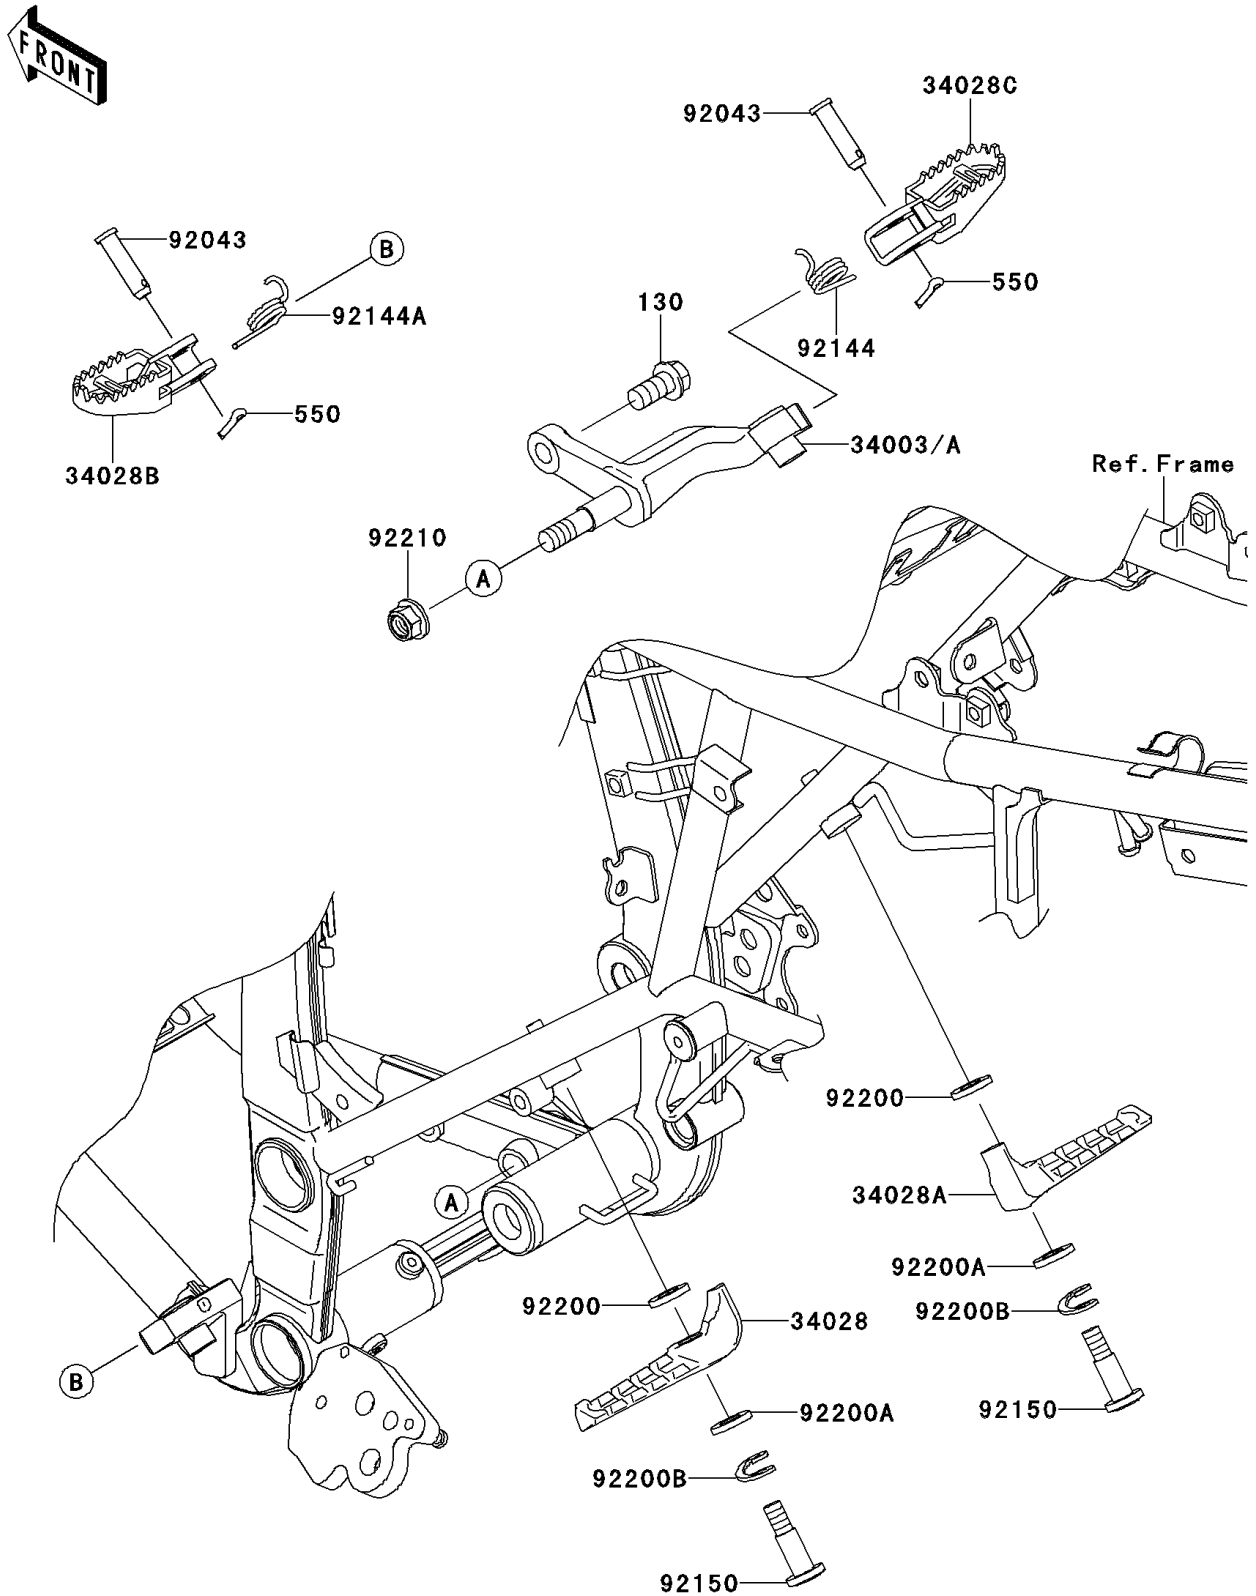

2011 KLX250S (Canada Only)

PARTS DIAGRAM

Footrests

F2160