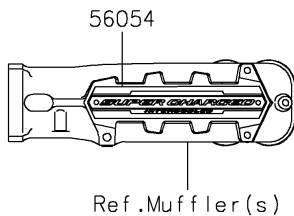

2023 JET SKI® ULTRA® 310LX-S

PARTS DIAGRAM

Decals

F3880

Ref.Hull Fittings(Side Storage)

Ref.Seat

2023 JET SKI® ULTRA® 310LX-S

PARTS LIST

Decals

| ITEM NAME | PART NUMBER | QUANTITY |
|-----------|-------------|----------|
|-----------|-------------|----------|
