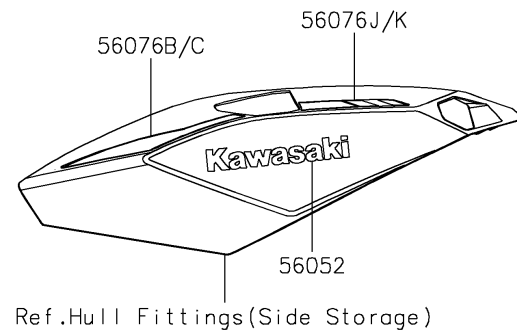

2023 JET SKI® ULTRA® 310LX-S

PARTS DIAGRAM

Decals

F3880

Ref.Hull Fittings(Side Storage)

Ref.Seat

2023 JET SKI® ULTRA® 310LX-S

PARTS LIST

Decals

| ITEM NAME | PART NUMBER | QUANTITY |
|-----------|-------------|----------|
|-----------|-------------|----------|
