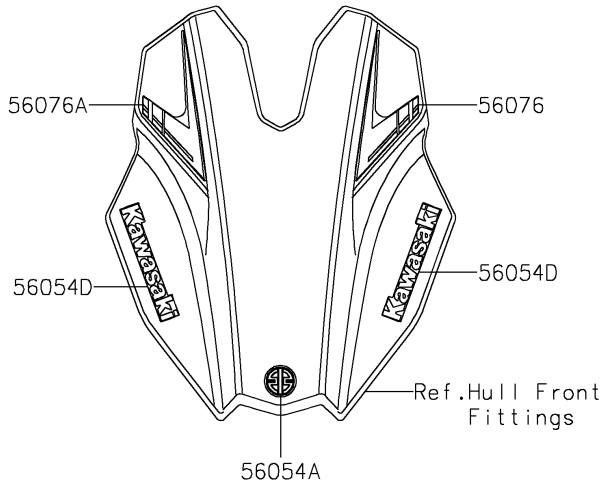

2023 JET SKI® ULTRA® 310LX-S

PARTS DIAGRAM

Decals

F3880

Ref.Hull Fittings(Side Storage)

Ref.Seat

2023 JET SKI® ULTRA® 310LX-S

PARTS LIST

Decals

| ITEM NAME | PART NUMBER | QUANTITY |
|-----------|-------------|----------|
|-----------|-------------|----------|
