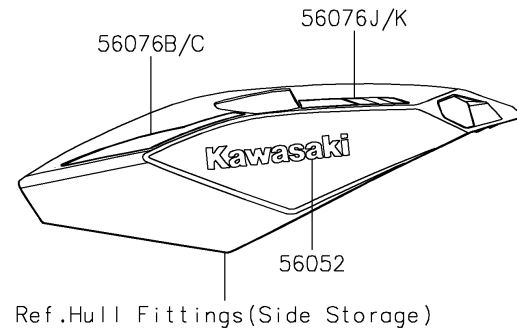

2022 JET SKI® ULTRA® 310LX-S

PARTS DIAGRAM

Decals

F3880

Ref.Hull Fittings(Side Storage)

Ref.Seat

2022 JET SKI® ULTRA® 310LX-S

PARTS LIST

Decals

ITEM NAME	PART NUMBER	QUANTITY
MARK,KAWASAKI (Ref # 56052)	56052-0866	2
MARK,SUPER CHARGED (Ref # 56054)	56054-1334	1
MARK,HATCH COVER,RIVER (Ref # 56054A)	56054-2918	1
MARK,RR GRIP,KAWASAKI (Ref # 56054B)	56054-2922	1
MARK,DECK,SUPERCHARGED (Ref # 56054C)	56054-3780	2
MARK,HATCH COVER,KAWASAKI (Ref # 56054D)	56054-3782	2
MARK,HULL,JETSKI (Ref # 56054E)	56054-3795	2
PATTERN,HATCH COVER,LH (Ref # 56076)	56076-4026	1
PATTERN,HATCH COVER,RH (Ref # 56076A)	56076-4027	1
PATTERN,SIDE COVER,FR,LH (Ref # 56076B)	56076-4028	1
PATTERN,SIDE COVER,FR,RH (Ref # 56076C)	56076-4029	1
PATTERN,DECK,FR,LH (Ref # 56076D)	56076-4030	1
PATTERN,DECK,RR,LH (Ref # 56076E)	56076-4031	1
PATTERN,DECK,FR,RH (Ref # 56076F)	56076-4032	1
PATTERN,DECK,RR,RH (Ref # 56076G)	56076-4033	1
PATTERN,MIRROR COVER,LH (Ref # 56076H)	56076-4035	1
PATTERN,MIRROR COVER,RH (Ref # 56076I)	56076-4036	1
PATTERN,SIDE COVER,RR,LH (Ref # 56076J)	56076-4080	1
PATTERN,SIDE COVER,RR,RH (Ref # 56076K)	56076-4081	1