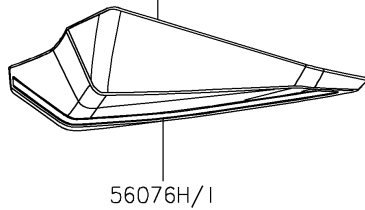

2022 JET SKI® ULTRA® 310LX-S

PARTS DIAGRAM

Decals

F3880

Ref.Hull Fittings(Side Storage)

Ref.Seat

2022 JET SKI® ULTRA® 310LX-S

PARTS LIST

Decals

ITEM NAME	PART NUMBER	QUANTITY
MARK,KAWASAKI (Ref # 56052)	56052-0866	2
MARK,SUPER CHARGED (Ref # 56054)	56054-1334	1
MARK,HATCH COVER,RIVER (Ref # 56054A)	56054-2918	1
MARK,RR GRIP,KAWASAKI (Ref # 56054B)	56054-2922	1
MARK,DECK,SUPERCHARGED (Ref # 56054C)	56054-3780	2
MARK,HATCH COVER,KAWASAKI (Ref # 56054D)	56054-3782	2
MARK,HULL,JETSKI (Ref # 56054E)	56054-3795	2
PATTERN,HATCH COVER,LH (Ref # 56076)	56076-4026	1
PATTERN,HATCH COVER,RH (Ref # 56076A)	56076-4027	1
PATTERN,SIDE COVER,FR,LH (Ref # 56076B)	56076-4028	1
PATTERN,SIDE COVER,FR,RH (Ref # 56076C)	56076-4029	1
PATTERN,DECK,FR,LH (Ref # 56076D)	56076-4030	1
PATTERN,DECK,RR,LH (Ref # 56076E)	56076-4031	1
PATTERN,DECK,FR,RH (Ref # 56076F)	56076-4032	1
PATTERN,DECK,RR,RH (Ref # 56076G)	56076-4033	1
PATTERN,MIRROR COVER,LH (Ref # 56076H)	56076-4035	1
PATTERN,MIRROR COVER,RH (Ref # 56076I)	56076-4036	1
PATTERN,SIDE COVER,RR,LH (Ref # 56076J)	56076-4080	1
PATTERN,SIDE COVER,RR,RH (Ref # 56076K)	56076-4081	1