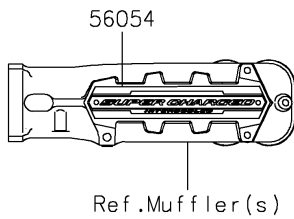

2022 JET SKI® ULTRA® 310LX-S

PARTS DIAGRAM

Decals

F3880

Ref.Hull Fittings(Side Storage)

Ref.Seat

2022 JET SKI® ULTRA® 310LX-S

PARTS LIST

Decals

ITEM NAME	PART NUMBER	QUANTITY
MARK,KAWASAKI (Ref # 56052)	56052-0866	2
MARK,SUPER CHARGED (Ref # 56054)	56054-1334	1
MARK,HATCH COVER,RIVER (Ref # 56054A)	56054-2918	1
MARK,RR GRIP,KAWASAKI (Ref # 56054B)	56054-2922	1
MARK,DECK,SUPERCHARGED (Ref # 56054C)	56054-3780	2
MARK,HATCH COVER,KAWASAKI (Ref # 56054D)	56054-3782	2
MARK,HULL,JETSKI (Ref # 56054E)	56054-3795	2
PATTERN,HATCH COVER,LH (Ref # 56076)	56076-4026	1
PATTERN,HATCH COVER,RH (Ref # 56076A)	56076-4027	1
PATTERN,SIDE COVER,FR,LH (Ref # 56076B)	56076-4028	1
PATTERN,SIDE COVER,FR,RH (Ref # 56076C)	56076-4029	1
PATTERN,DECK,FR,LH (Ref # 56076D)	56076-4030	1
PATTERN,DECK,RR,LH (Ref # 56076E)	56076-4031	1
PATTERN,DECK,FR,RH (Ref # 56076F)	56076-4032	1
PATTERN,DECK,RR,RH (Ref # 56076G)	56076-4033	1
PATTERN,MIRROR COVER,LH (Ref # 56076H)	56076-4035	1
PATTERN,MIRROR COVER,RH (Ref # 56076I)	56076-4036	1
PATTERN,SIDE COVER,RR,LH (Ref # 56076J)	56076-4080	1
PATTERN,SIDE COVER,RR,RH (Ref # 56076K)	56076-4081	1