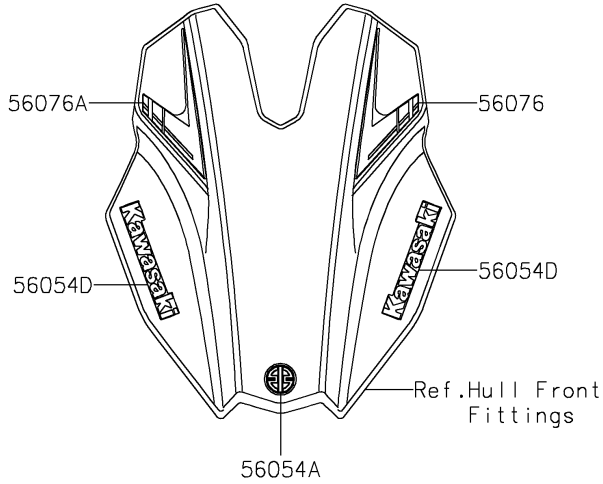

2022 JET SKI® ULTRA® 310LX-S

PARTS DIAGRAM

Decals

F3880

Ref.Hull Fittings(Side Storage)

Ref.Seat

2022 JET SKI® ULTRA® 310LX-S

PARTS LIST

Decals

ITEM NAME	PART NUMBER	QUANTITY
MARK,KAWASAKI (Ref # 56052)	56052-0866	2
MARK,SUPER CHARGED (Ref # 56054)	56054-1334	1
MARK,HATCH COVER,RIVER (Ref # 56054A)	56054-2918	1
MARK,RR GRIP,KAWASAKI (Ref # 56054B)	56054-2922	1
MARK,DECK,SUPERCHARGED (Ref # 56054C)	56054-3780	2
MARK,HATCH COVER,KAWASAKI (Ref # 56054D)	56054-3782	2
MARK,HULL,JETSKI (Ref # 56054E)	56054-3795	2
PATTERN,HATCH COVER,LH (Ref # 56076)	56076-4026	1
PATTERN,HATCH COVER,RH (Ref # 56076A)	56076-4027	1
PATTERN,SIDE COVER,FR,LH (Ref # 56076B)	56076-4028	1
PATTERN,SIDE COVER,FR,RH (Ref # 56076C)	56076-4029	1
PATTERN,DECK,FR,LH (Ref # 56076D)	56076-4030	1
PATTERN,DECK,RR,LH (Ref # 56076E)	56076-4031	1
PATTERN,DECK,FR,RH (Ref # 56076F)	56076-4032	1
PATTERN,DECK,RR,RH (Ref # 56076G)	56076-4033	1
PATTERN,MIRROR COVER,LH (Ref # 56076H)	56076-4035	1
PATTERN,MIRROR COVER,RH (Ref # 56076I)	56076-4036	1
PATTERN,SIDE COVER,RR,LH (Ref # 56076J)	56076-4080	1
PATTERN,SIDE COVER,RR,RH (Ref # 56076K)	56076-4081	1