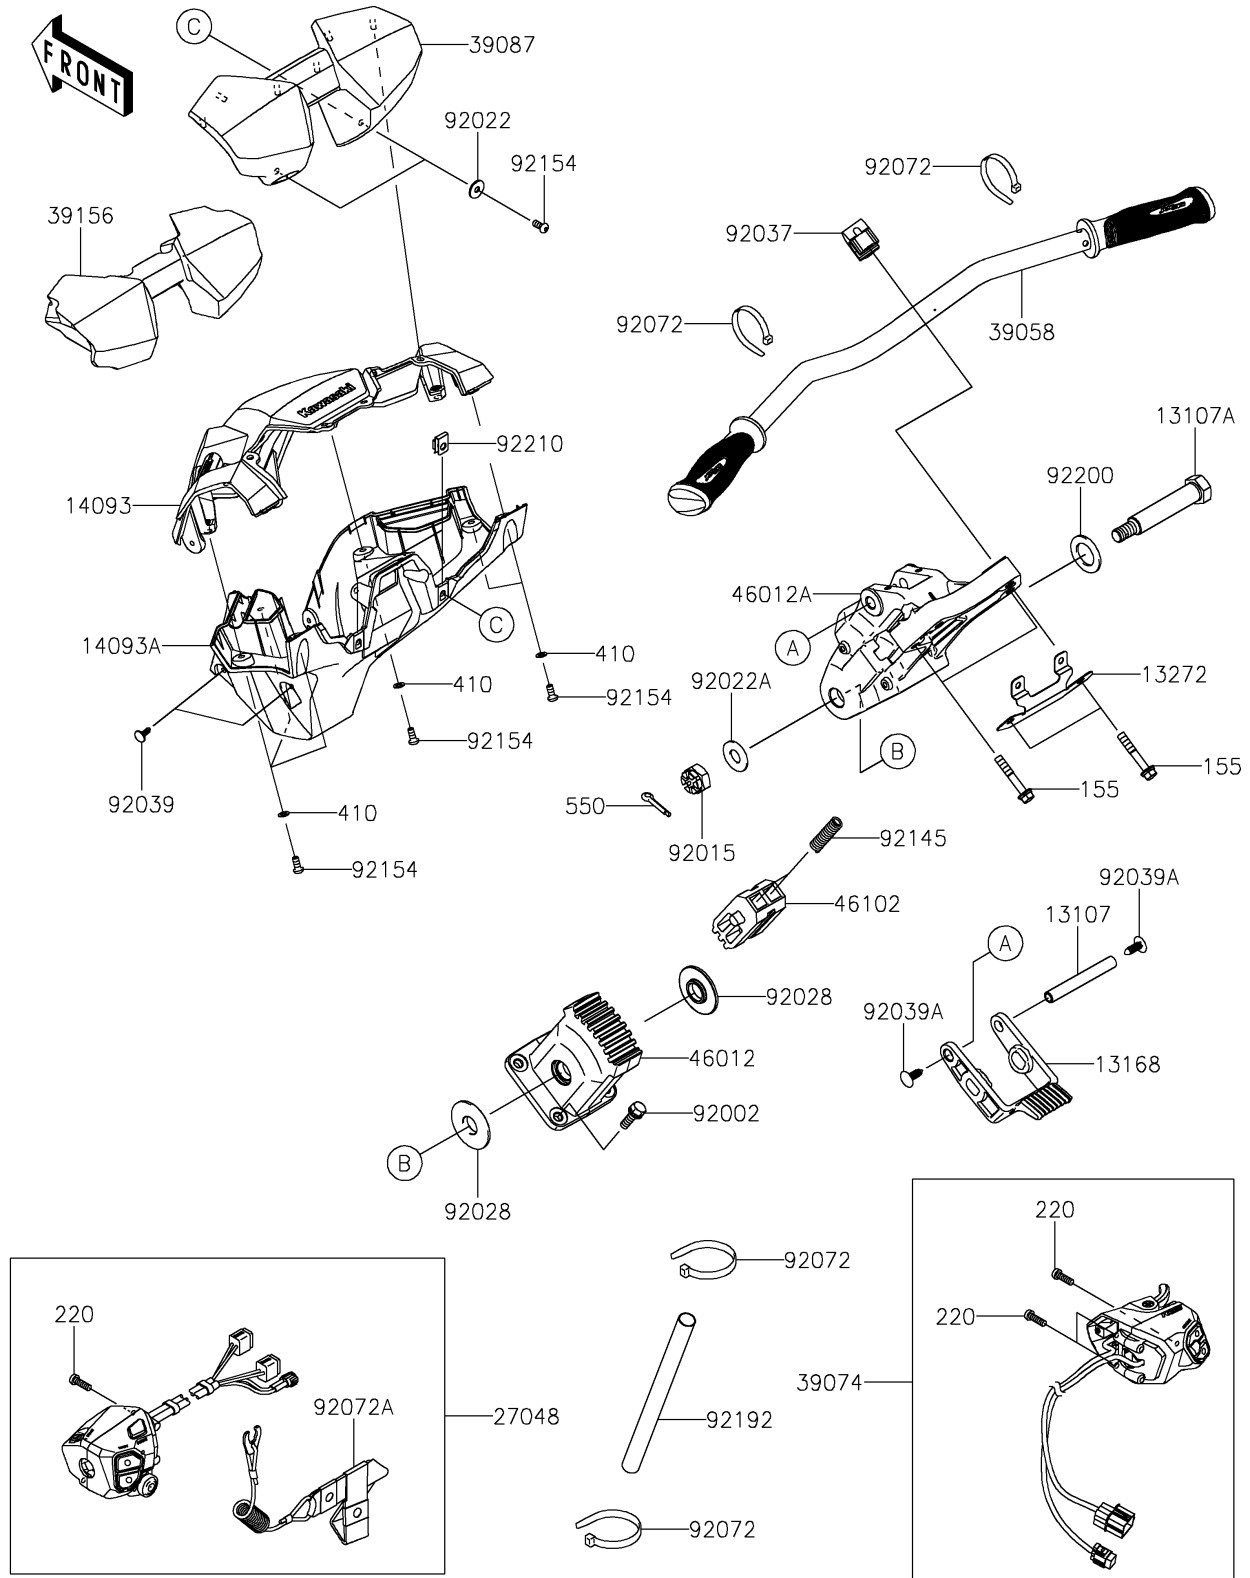

2023 JET SKI® ULTRA® 310LX-S

PARTS DIAGRAM

Handlebar

F3172

2023 JET SKI® ULTRA® 310LX-S

PARTS LIST

Handlebar

ITEM NAME	PART NUMBER	QUANTITY
SHAFT (Ref # 13107)	13107-3795	1
SHAFT,HANDLE HOLDER PIVOT (Ref # 13107A)	13107-3803	1
LEVER (Ref # 13168)	13168-3754	1
PLATE (Ref # 13272)	13272-3972	1
COVER,HANDLE,FR (Ref # 14093)	14093-1176	1
COVER,HANDLE,RR (Ref # 14093A)	14093-1177	1
SWITCH-ASSY,STOP&START (Ref # 27048)	27048-0054	1
HANDLE-COMP,BLACK (Ref # 39058)	39058-0044-6Z	1
LEVER-ASSY-THROTTLE (Ref # 39074)	39074-0014	1
PAD-HANDLE,L.GREEN (Ref # 39087)	39087-0016-290	1
PAD (Ref # 39156)	39156-2768	1
HOLDER-HANDLE,LWR (Ref # 46012)	46012-3730	1
HOLDER-HANDLE,UPP (Ref # 46012A)	46012-3733	1
ROD,HANDLE POSITION (Ref # 46102)	46102-3733	1
BOLT,8X25 (Ref # 92002)	92002-3774	4
NUT,CASTLE,14MM (Ref # 92015)	92015-3805	1
WASHER,6.5X20X1.5 (Ref # 92022)	92022-3710	2
WASHER,15X34X2.0 (Ref # 92022A)	92022-3738	1
BUSHING (Ref # 92028)	92028-3743	2
CLAMP,HANDLEBAR (Ref # 92037)	92037-503	2
RIVET (Ref # 92039)	92039-3787	4
RIVET (Ref # 92039A)	92039-3788	2
BAND,L=188.85 (Ref # 92072)	92072-0105	4
BAND,TETHER SWITCH (Ref # 92072A)	92072-0891	1
SPRING (Ref # 92145)	92145-3723	2
BOLT,SOCKET,6X14 (Ref # 92154)	92154-3988	8
TUBE,35X37X200 (Ref # 92192)	92192-1990	1
WASHER,21X34X2 (Ref # 92200)	92200-3802	1
NUT,6MM (Ref # 92210)	92210-3768	2

2023 JET SKI® ULTRA® 310LX-S

PARTS LIST

Handlebar

ITEM NAME	PART NUMBER	QUANTITY
BOLT-WSP-SMALL,8X50 (Ref # 155)	155R0850	4
SCREW-PAN-CROS,5X30 (Ref # 220)	220R0530	6
WASHER-PLAIN-SMALL,6MM (Ref # 410)	410S0600	6
PIN-COTTER,3X35 (Ref # 550)	550S3035	1