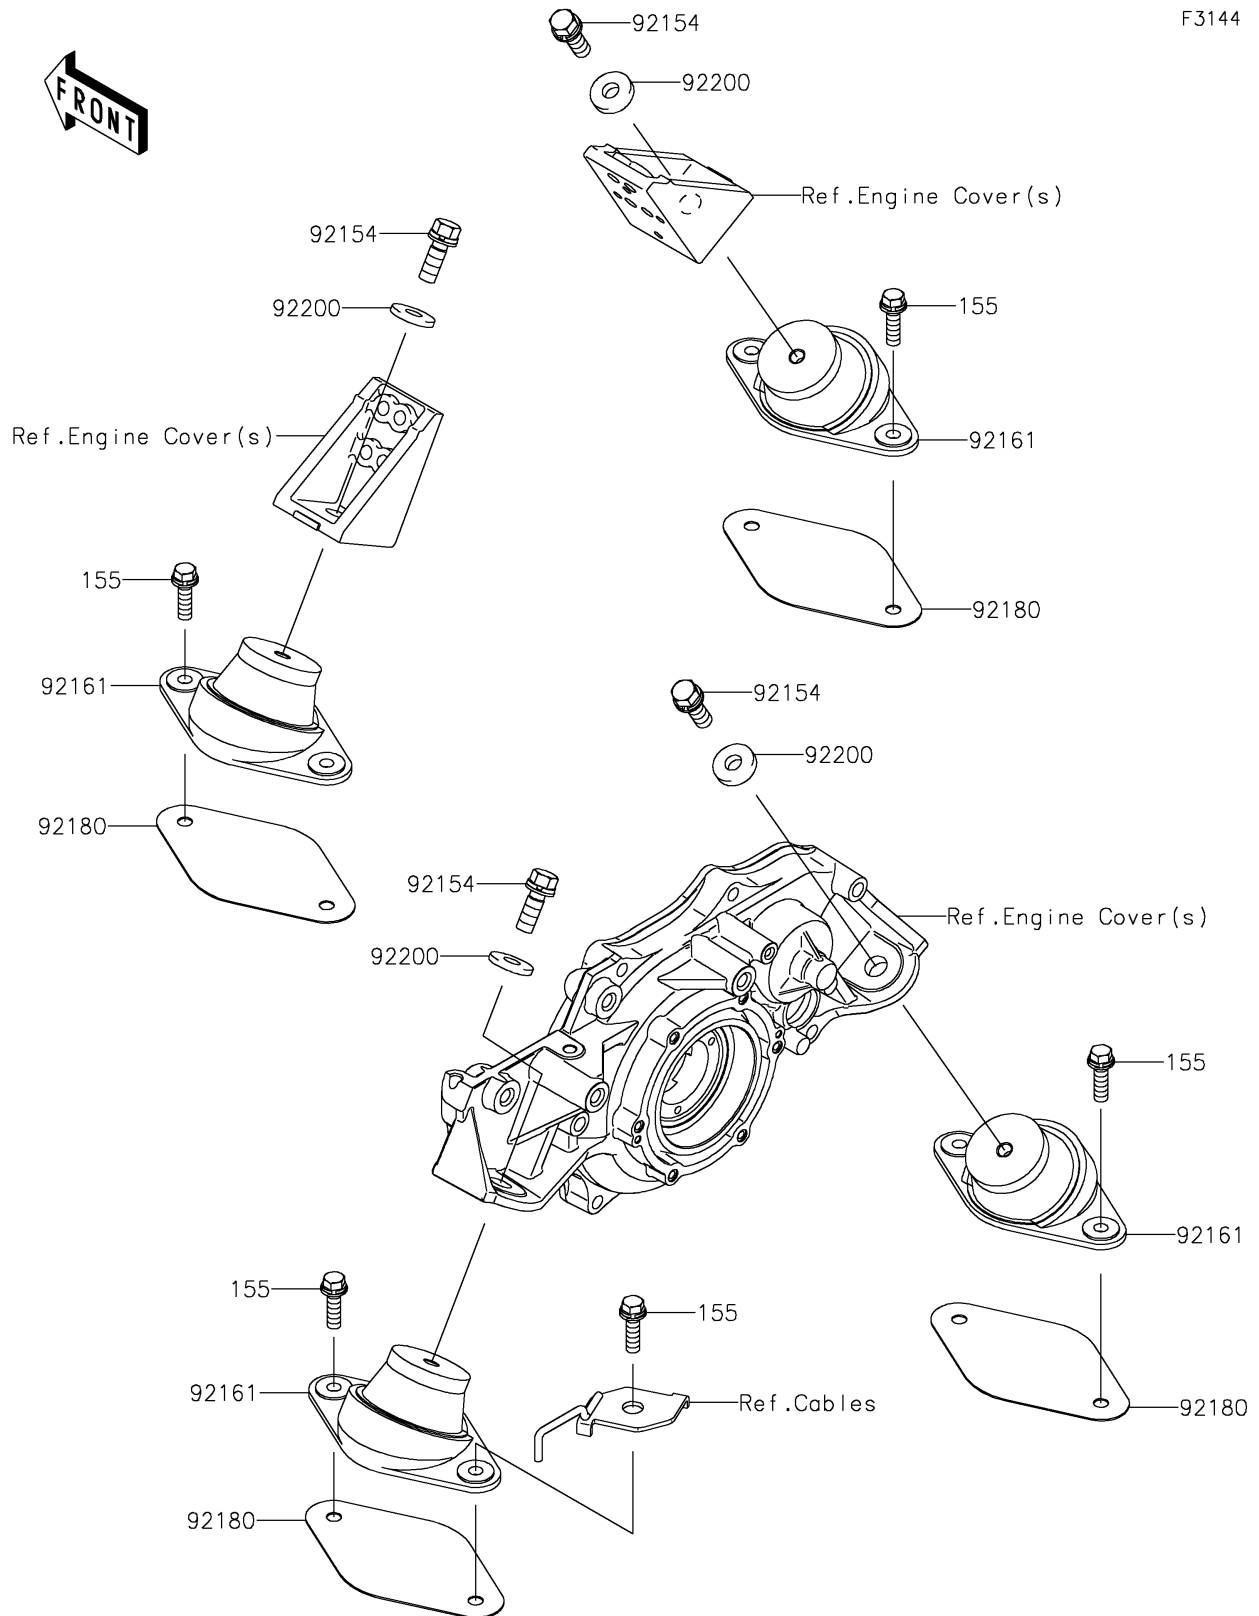

2023 JET SKI® ULTRA® 310LX-S

PARTS DIAGRAM

Engine Mount

2023 JET SKI® ULTRA® 310LX-S

PARTS LIST Engine Mount

ITEM NAME	PART NUMBER	QUANTITY
-----------	-------------	----------
