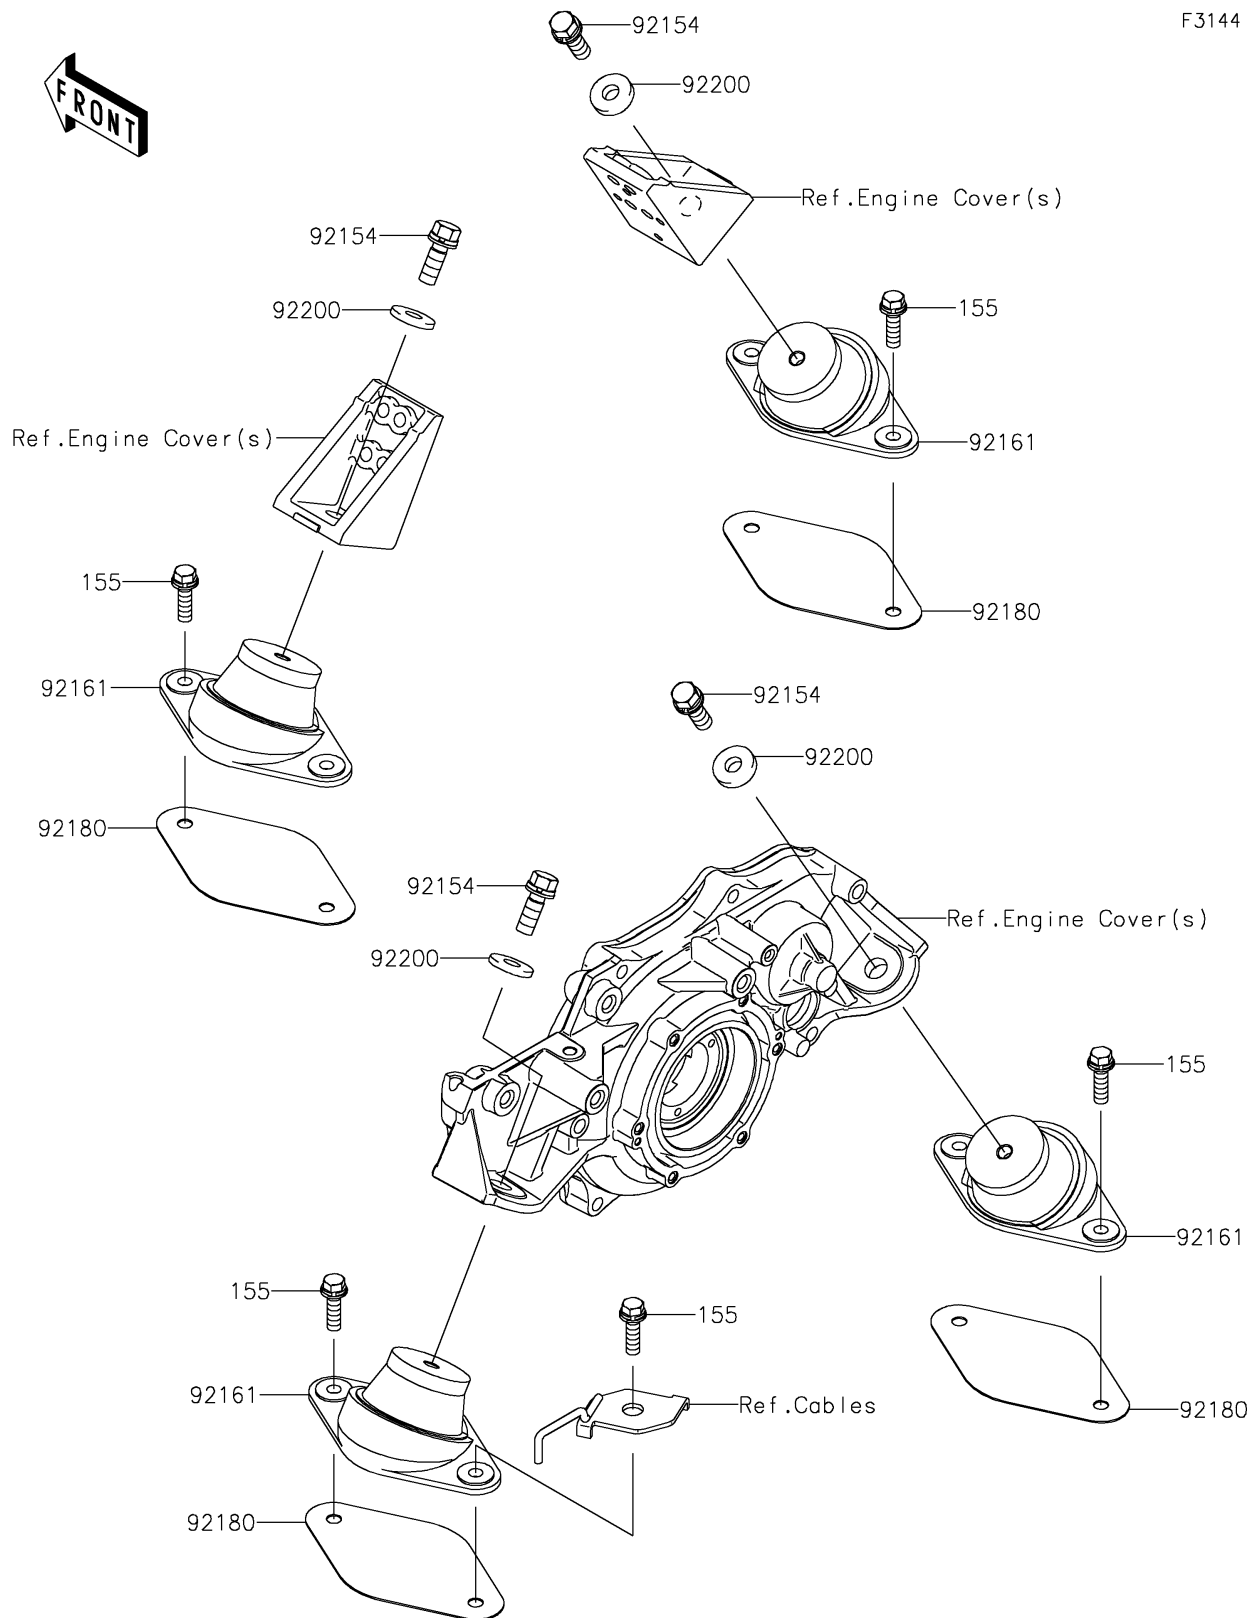

2022 JET SKI® ULTRA® 310LX-S

PARTS DIAGRAM

Engine Mount

2022 JET SKI® ULTRA® 310LX-S

PARTS LIST

Engine Mount

ITEM NAME	PART NUMBER	QUANTITY
-----------	-------------	----------
