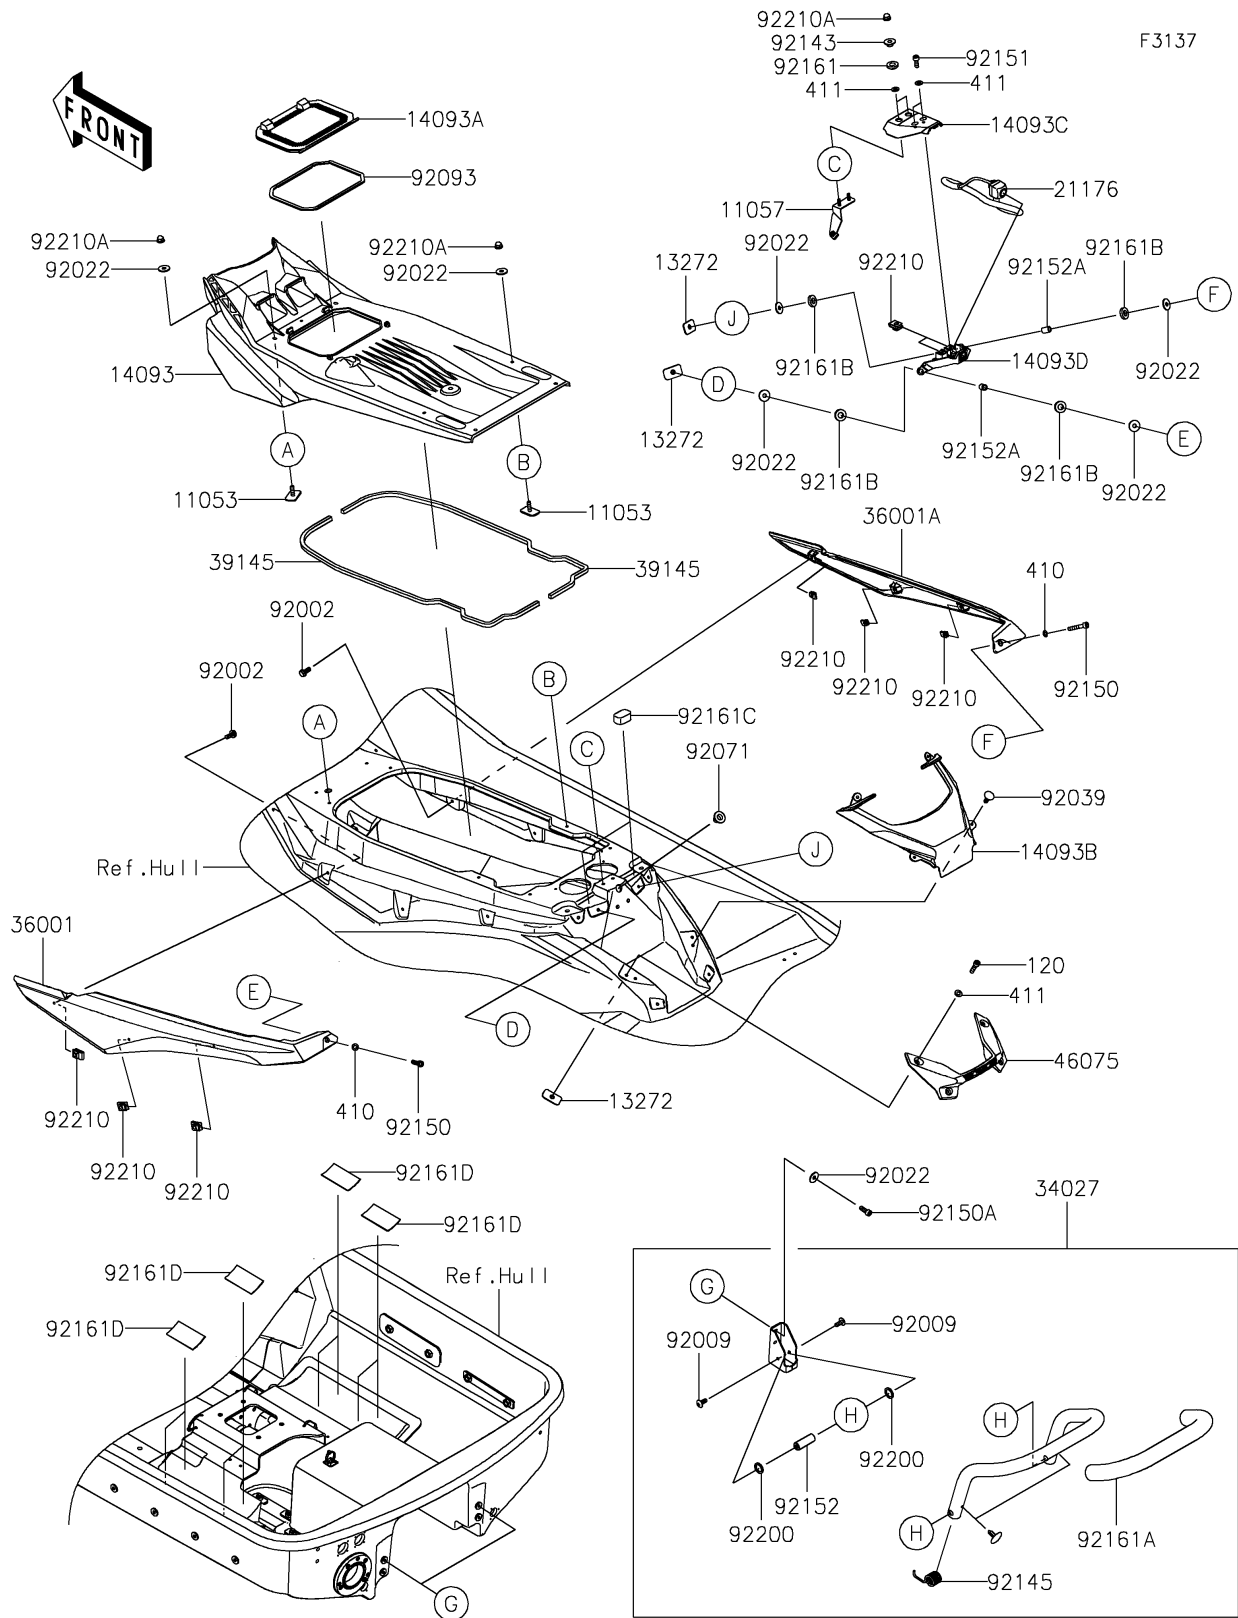

2022 JET SKI® ULTRA® 310LX-S

PARTS DIAGRAM Hull Rear Fittings

2022 JET SKI® ULTRA® 310LX-S

PARTS LIST

Hull Rear Fittings

ITEM NAME	PART NUMBER	QUANTITY
-----------	-------------	----------
