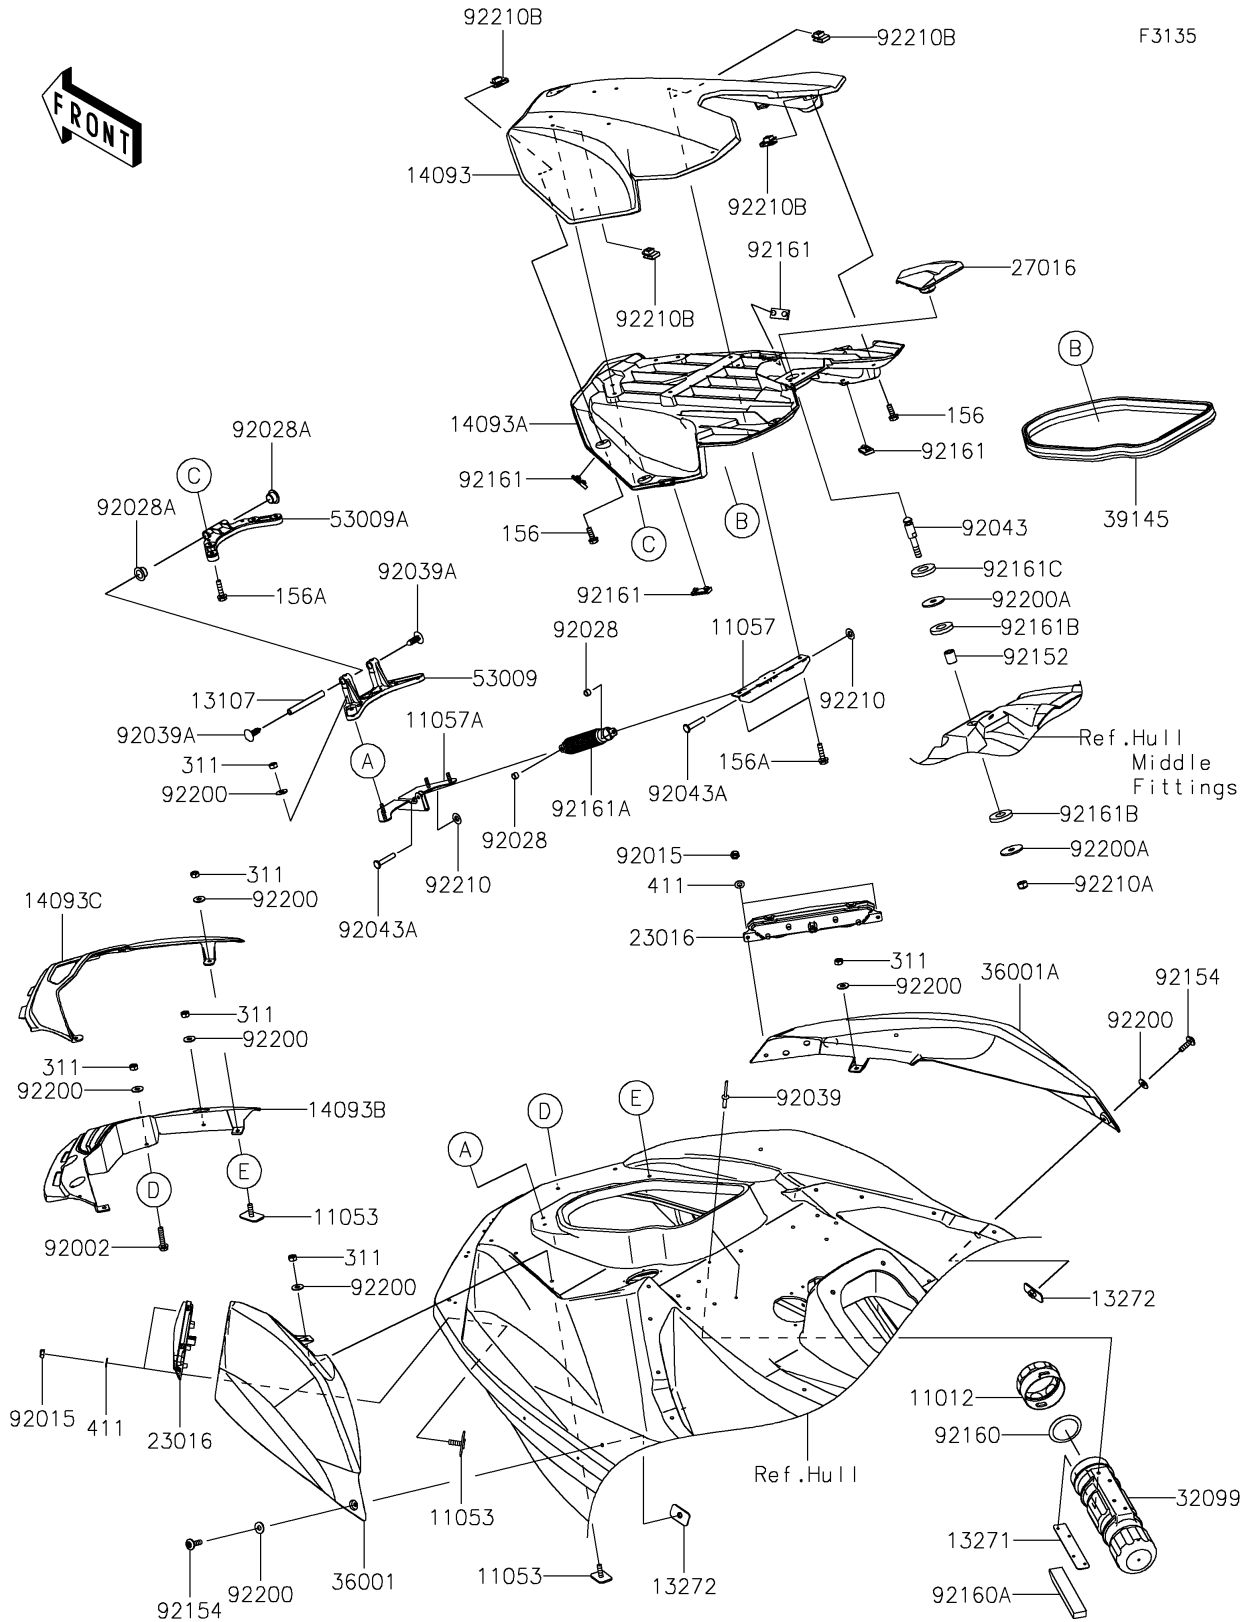

2023 JET SKI® ULTRA® 310LX-S

PARTS DIAGRAM Hull Front Fittings

2023 JET SKI® ULTRA® 310LX-S

PARTS LIST

Hull Front Fittings

ITEM NAME	PART NUMBER	QUANTITY
-----------	-------------	----------
