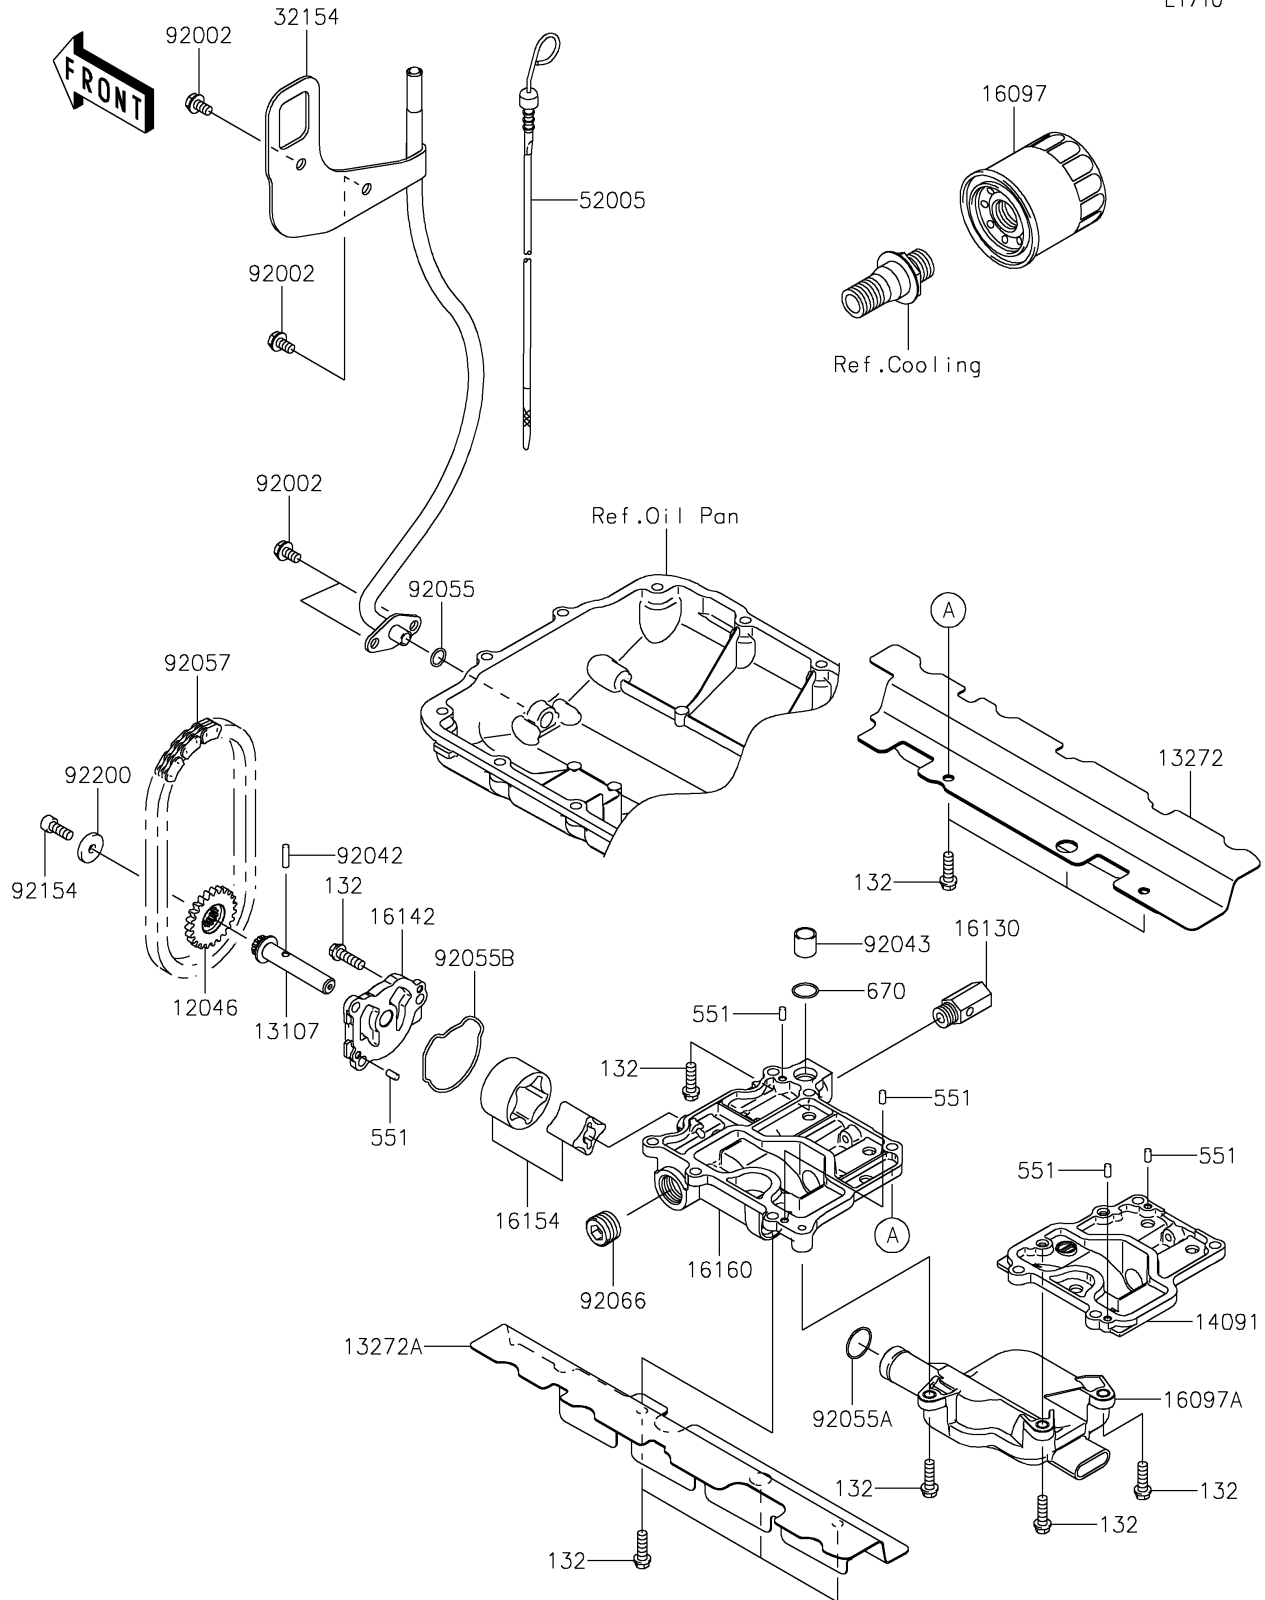

2022 JET SKI® ULTRA® 310LX-S

PARTS DIAGRAM

Oil Pump

E1710

2022 JET SKI® ULTRA® 310LX-S

PARTS LIST

Oil Pump

ITEM NAME	PART NUMBER	QUANTITY
-----------	-------------	----------
