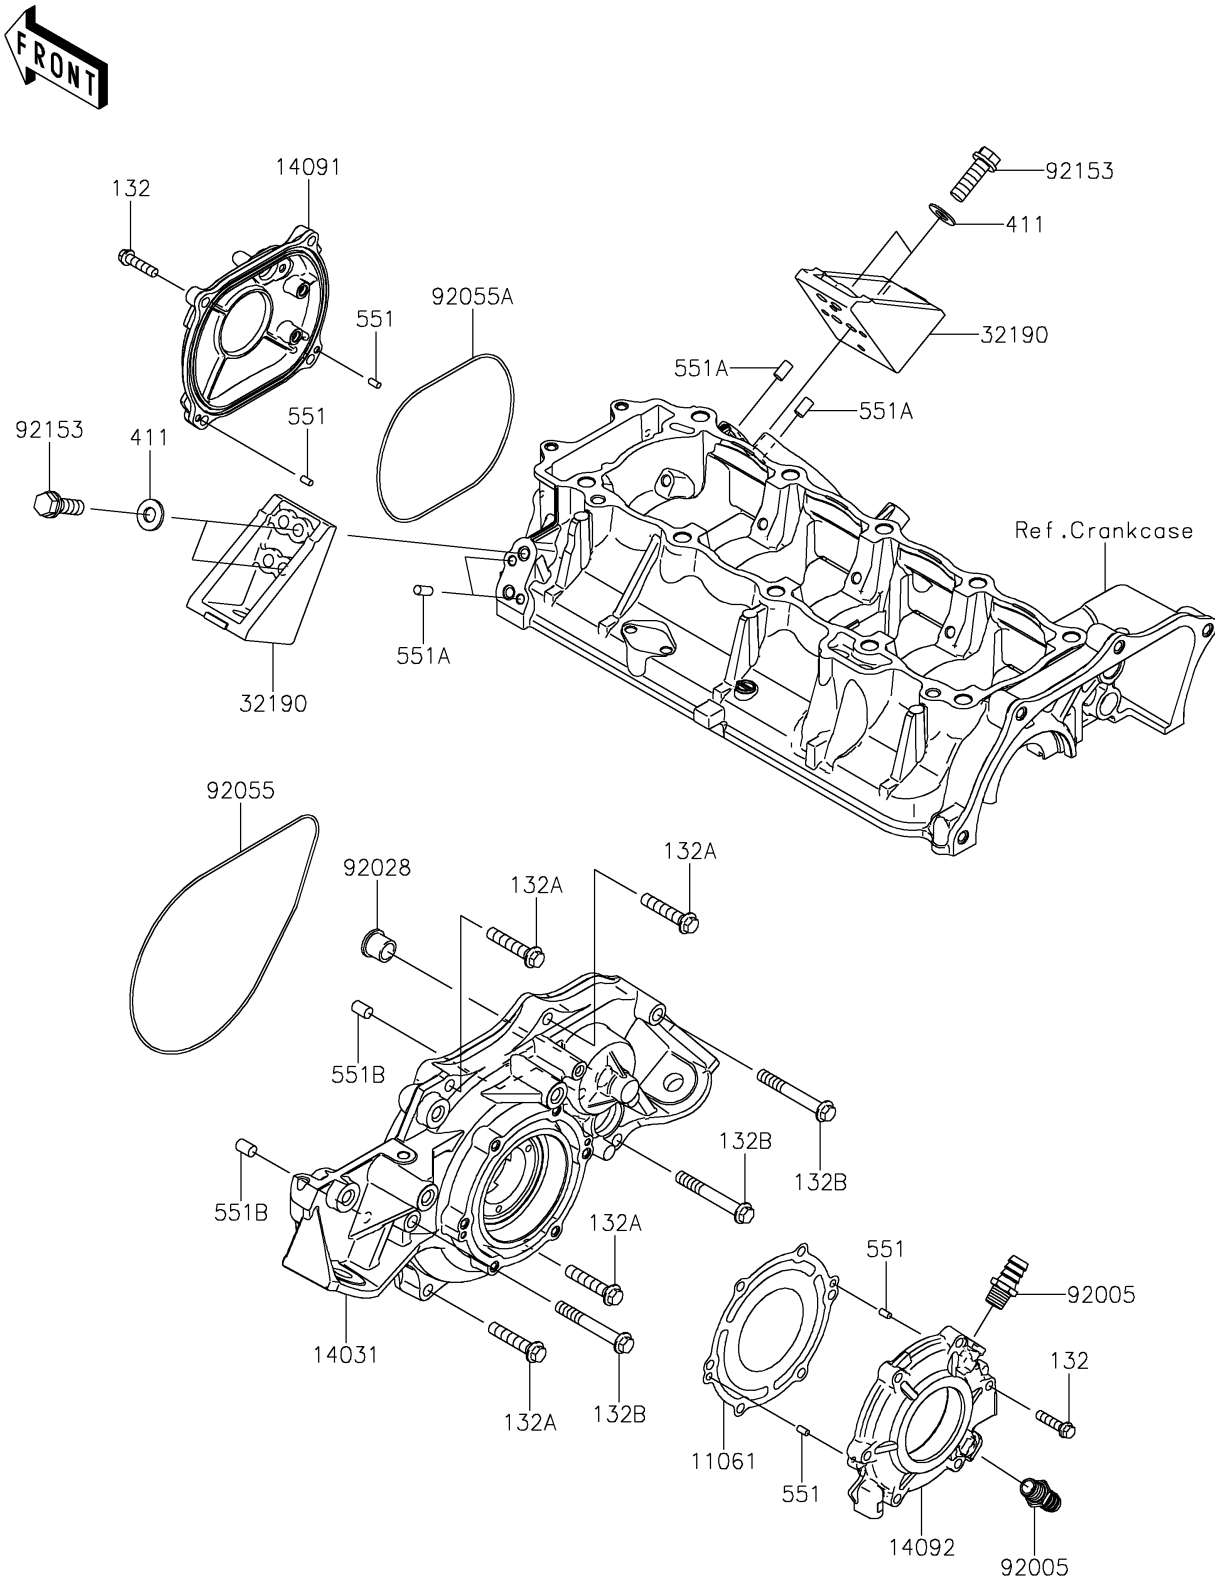

2022 JET SKI® ULTRA® 310LX-S

PARTS DIAGRAM

Engine Cover(s)

E1431

2022 JET SKI® ULTRA® 310LX-S

PARTS LIST

Engine Cover(s)

ITEM NAME

PART NUMBER

QUANTITY
