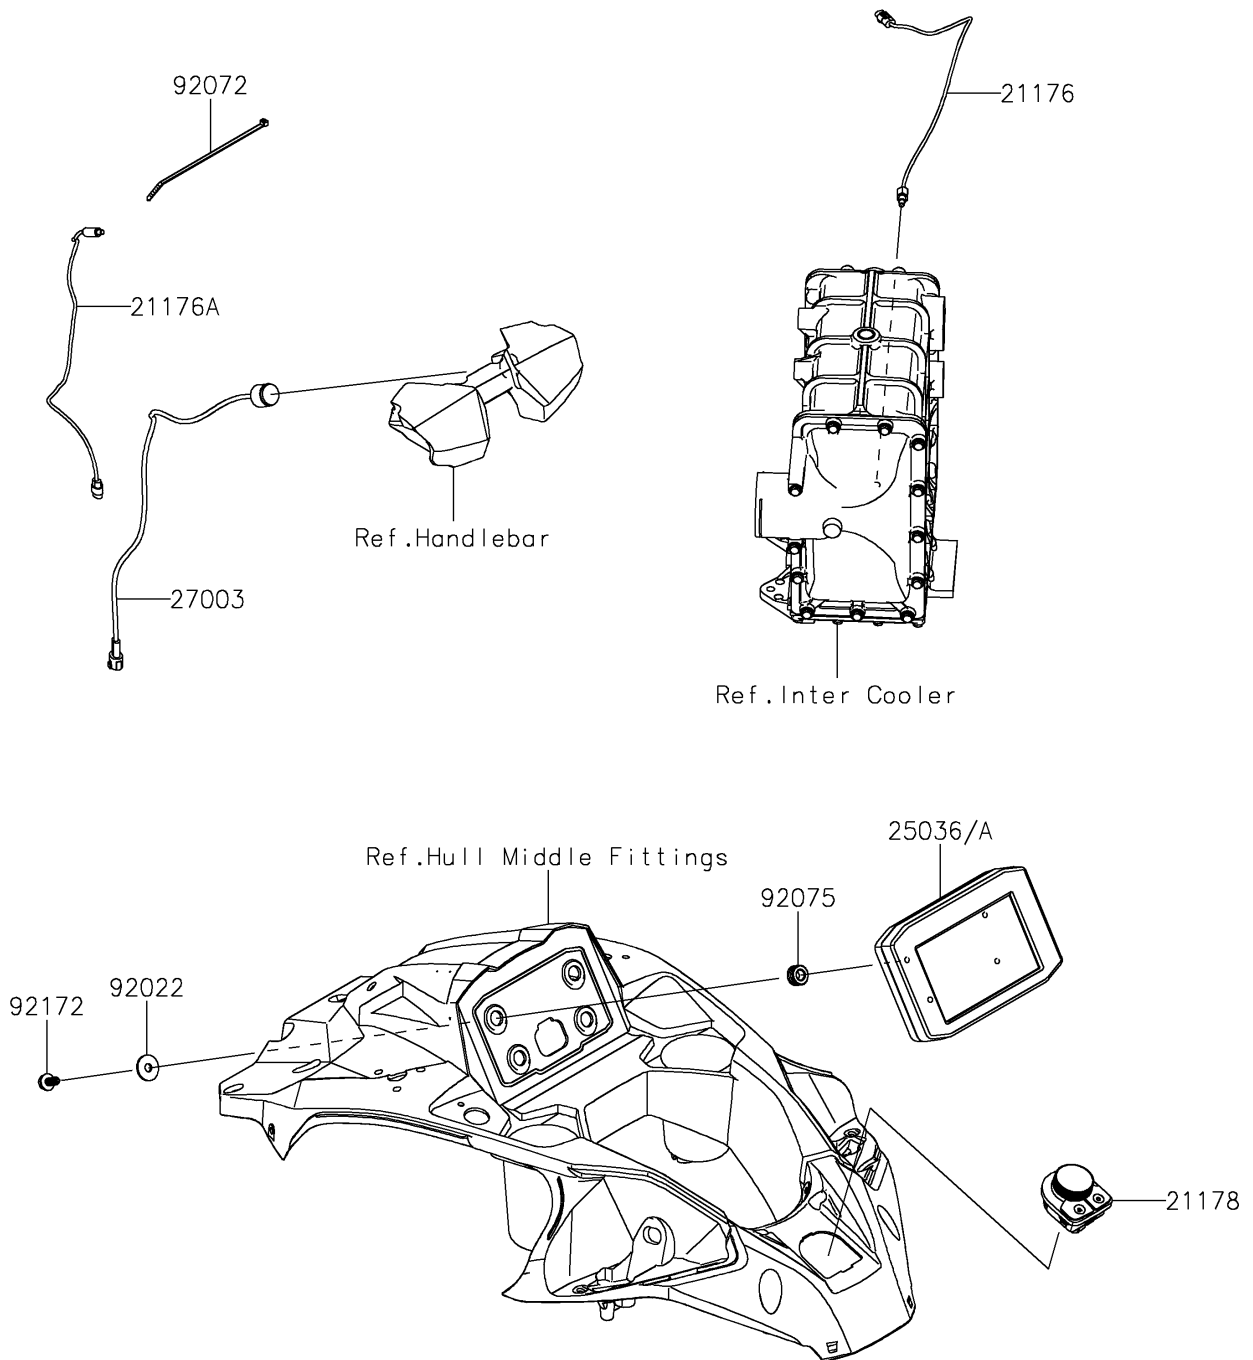

2022 JET SKI® ULTRA® 310LX

PARTS DIAGRAM

Meters

F3179

2022 JET SKI® ULTRA® 310LX

PARTS LIST

Meters

ITEM NAME

PART NUMBER

QUANTITY
