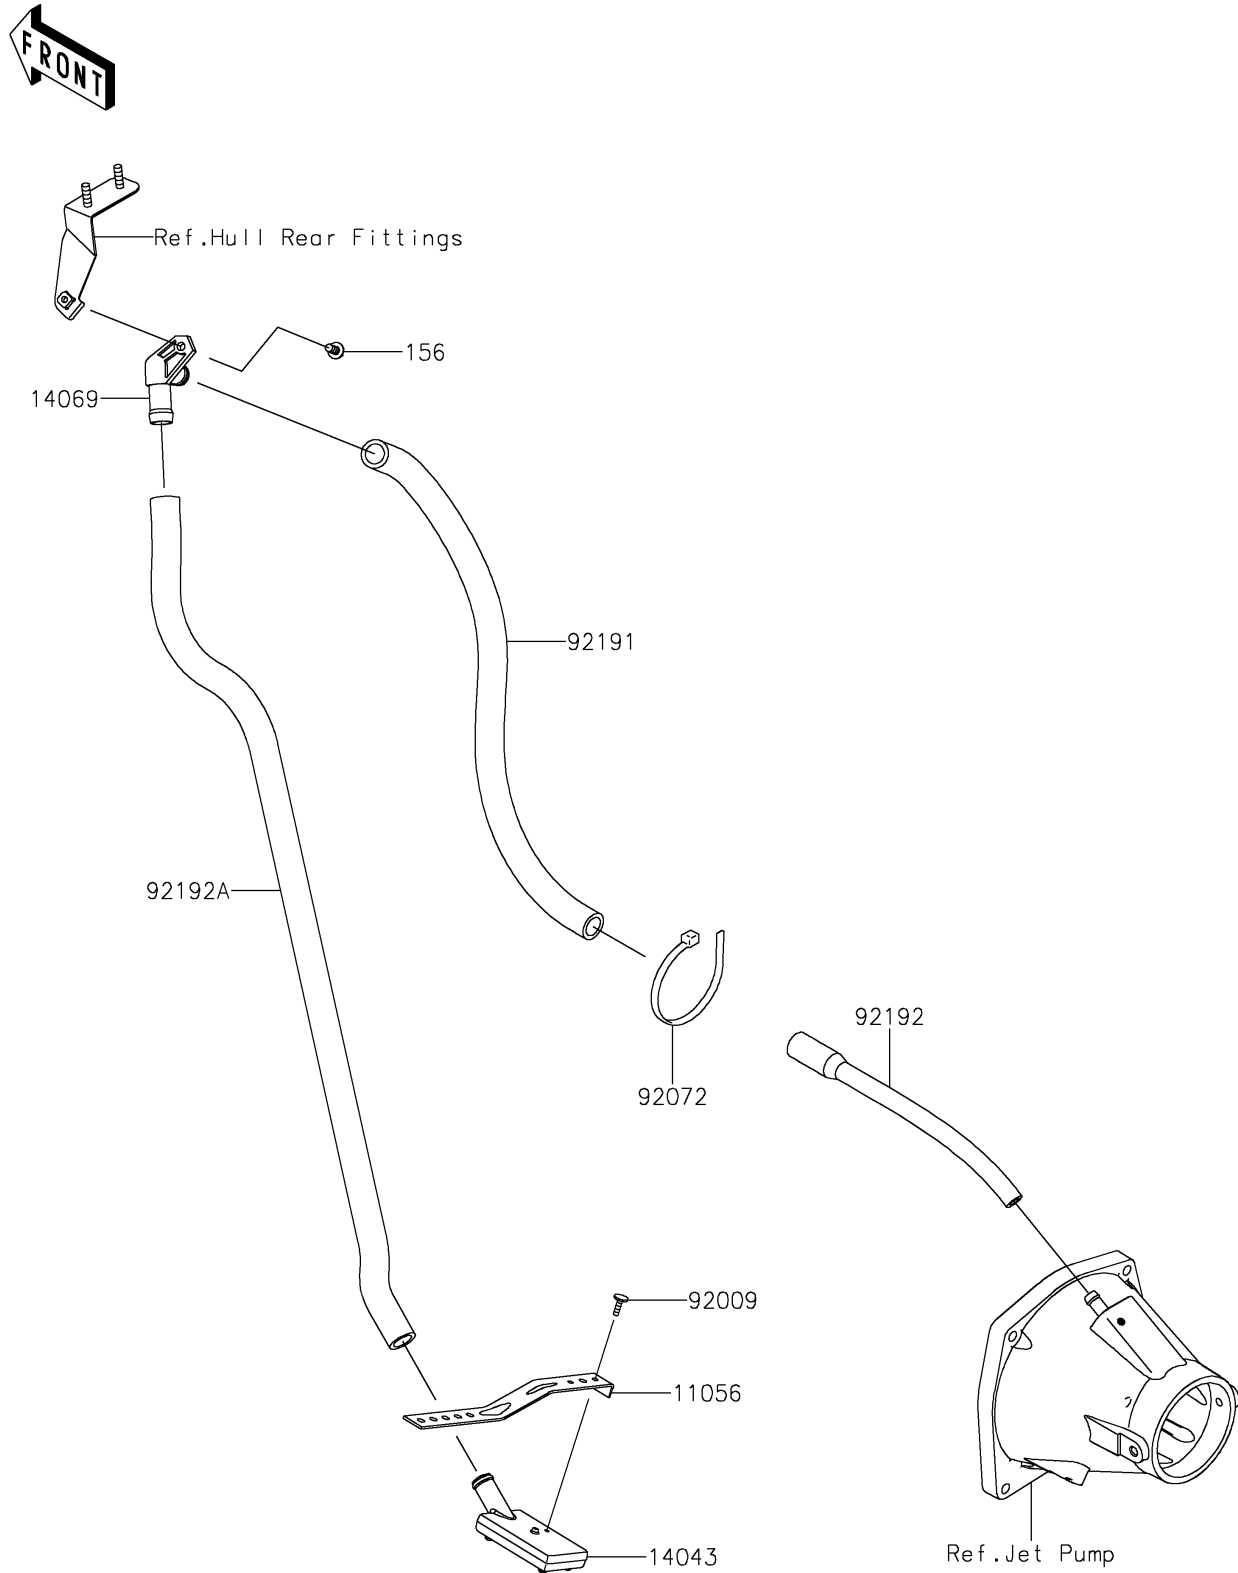

2022 JET SKI® ULTRA® 310LX

PARTS DIAGRAM

Bilge System

F3145

2022 JET SKI® ULTRA® 310LX

PARTS LIST

Bilge System

ITEM NAME

PART NUMBER

QUANTITY
