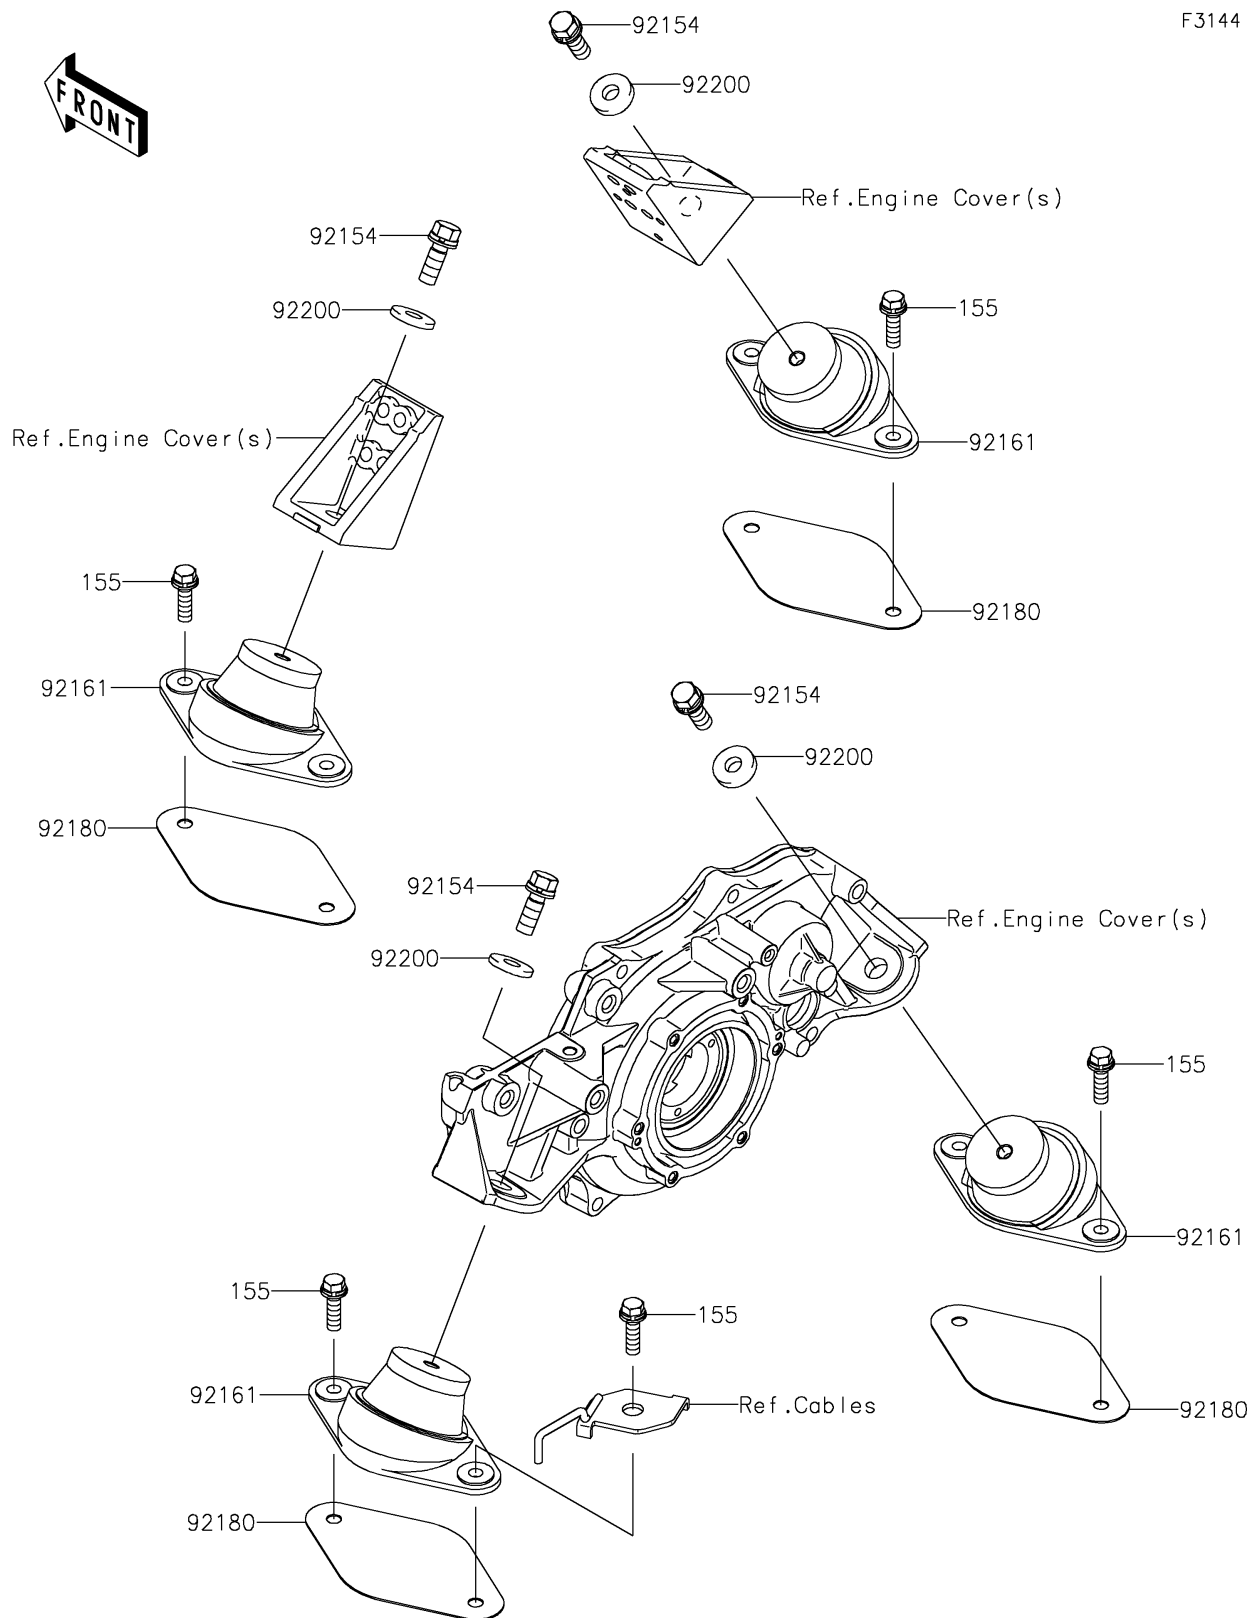

2022 JET SKI® ULTRA® 310LX

PARTS DIAGRAM

Engine Mount

2022 JET SKI® ULTRA® 310LX

PARTS LIST Engine Mount

ITEM NAME	PART NUMBER	QUANTITY
-----------	-------------	----------
