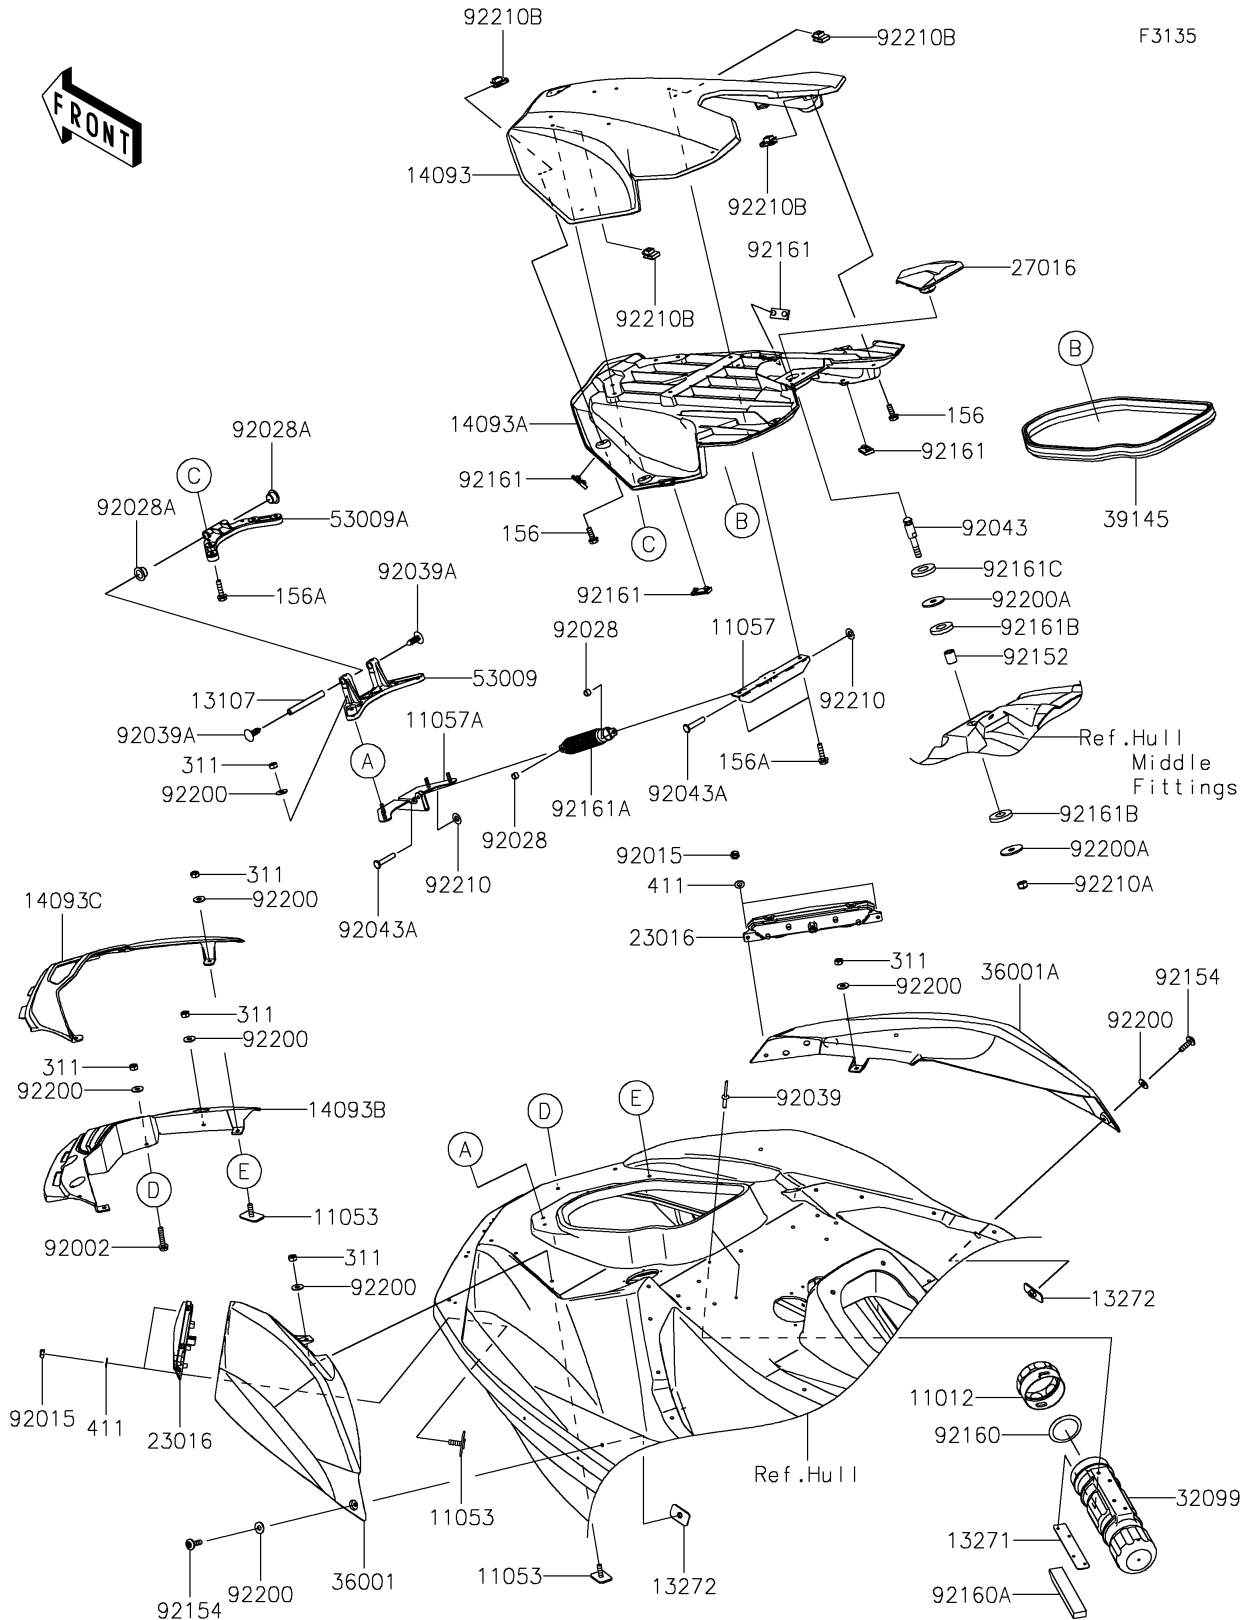

2022 JET SKI® ULTRA® 310LX

PARTS DIAGRAM Hull Front Fittings

2022 JET SKI® ULTRA® 310LX

PARTS LIST

Hull Front Fittings

ITEM NAME

PART NUMBER

QUANTITY
