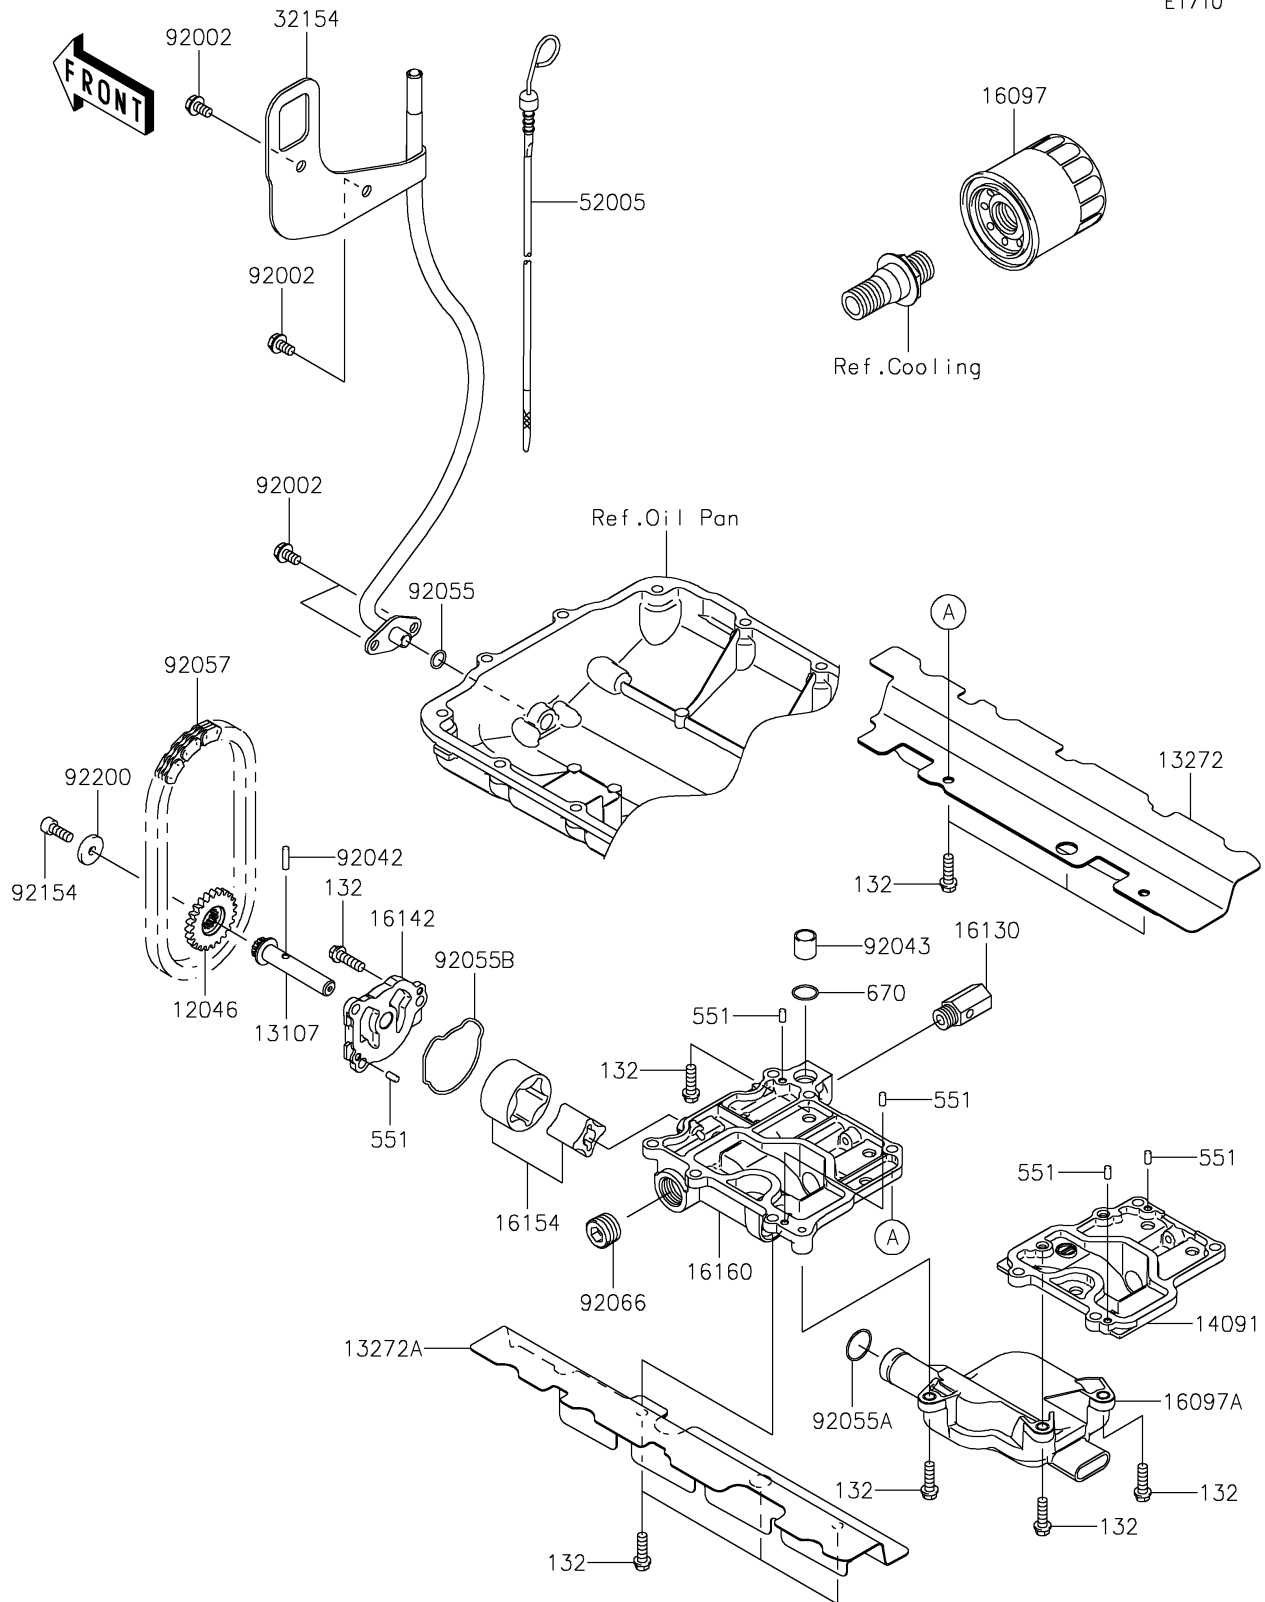

2022 JET SKI® ULTRA® 310LX

PARTS DIAGRAM

Oil Pump

E1710

2022 JET SKI® ULTRA® 310LX

PARTS LIST

Oil Pump

ITEM NAME

PART NUMBER

QUANTITY
