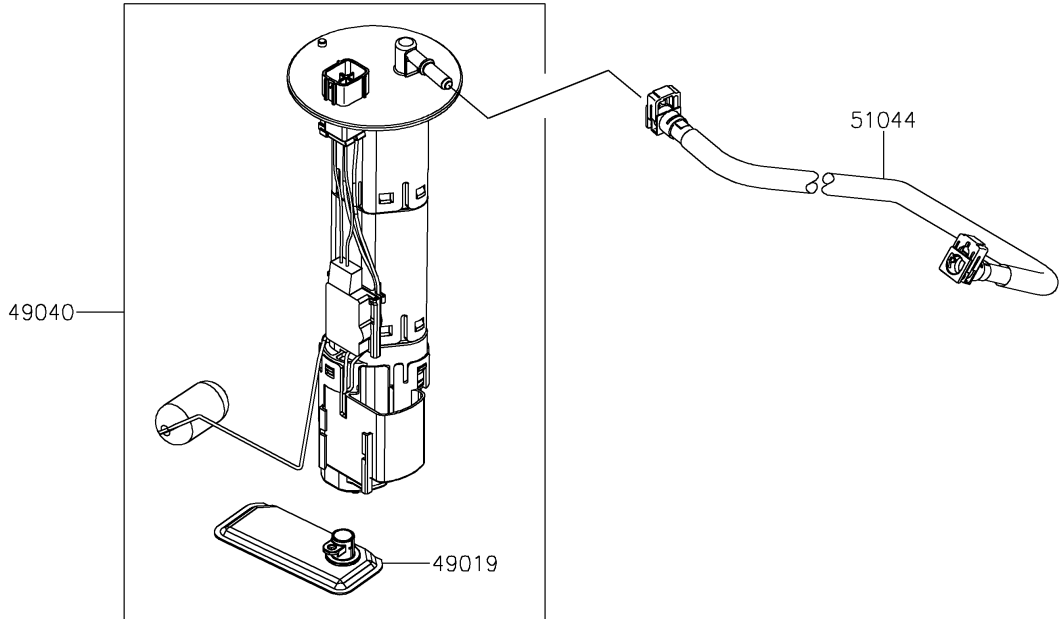

2022 JET SKI® ULTRA® 310LX

PARTS DIAGRAM

Fuel Pump

E1520

2022 JET SKI® ULTRA® 310LX

PARTS LIST

Fuel Pump

ITEM NAME

PART NUMBER

QUANTITY
