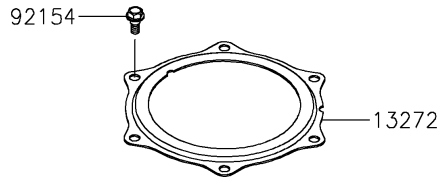

2022 JET SKI® ULTRA® 310LX

PARTS DIAGRAM

Fuel Pump

E1520

2022 JET SKI® ULTRA® 310LX

PARTS LIST

Fuel Pump

ITEM NAME

PART NUMBER

QUANTITY
