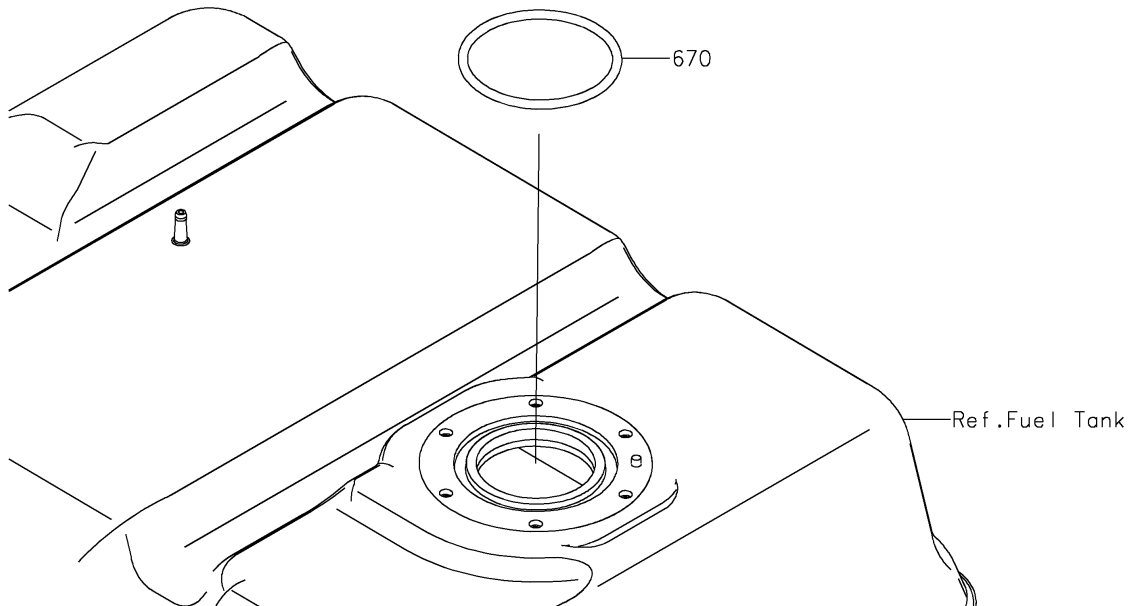

2022 JET SKI® ULTRA® 310LX

PARTS DIAGRAM

Fuel Pump

E1520

2022 JET SKI® ULTRA® 310LX

PARTS LIST

Fuel Pump

ITEM NAME

PART NUMBER

QUANTITY
