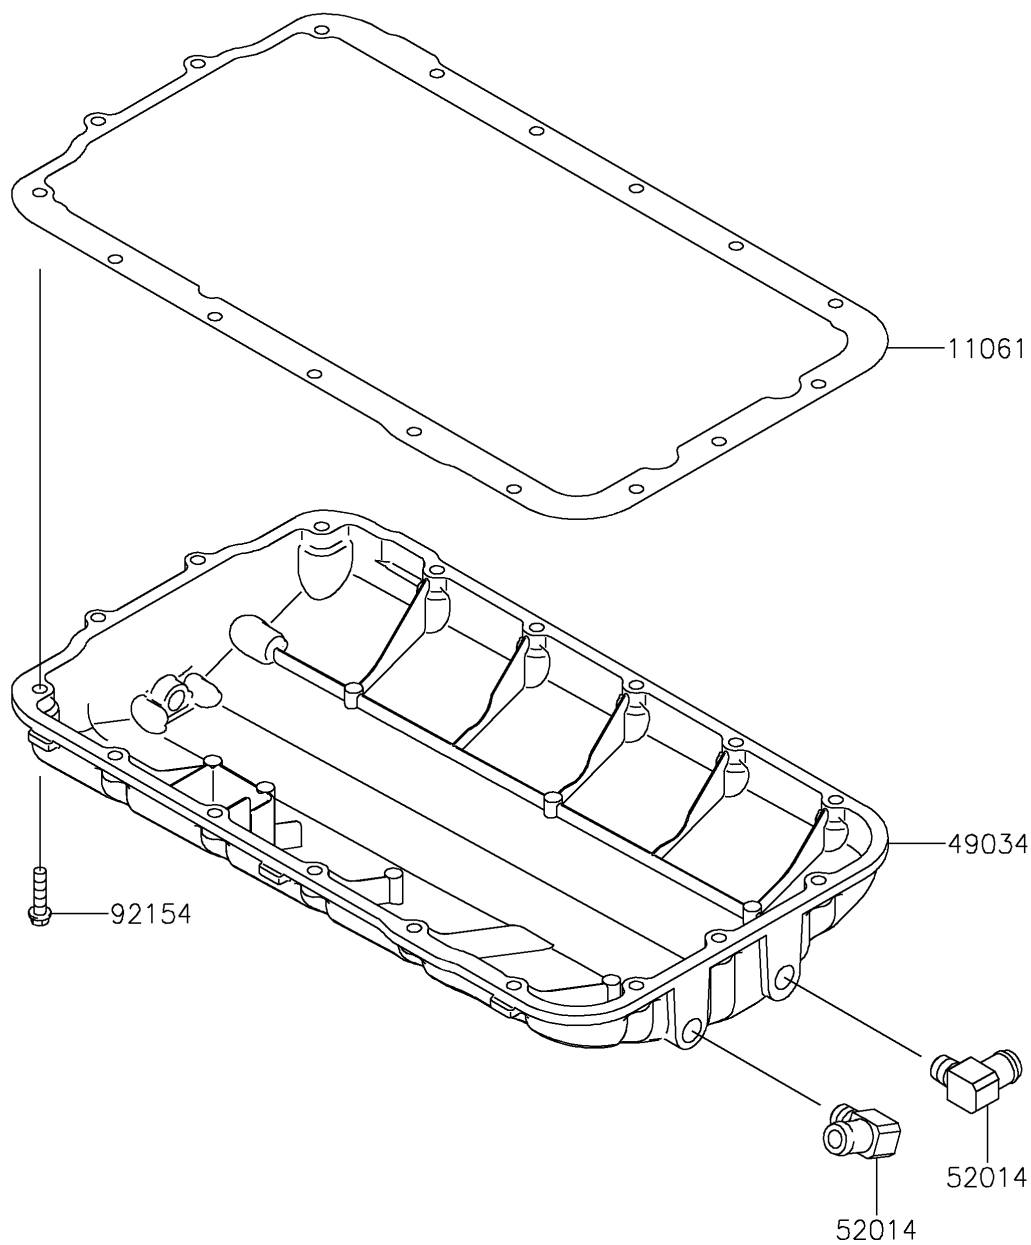

2022 JET SKI® ULTRA® 310LX

PARTS DIAGRAM

Oil Pan

E1434

2022 JET SKI® ULTRA® 310LX

PARTS LIST

Oil Pan

ITEM NAME

PART NUMBER

QUANTITY
