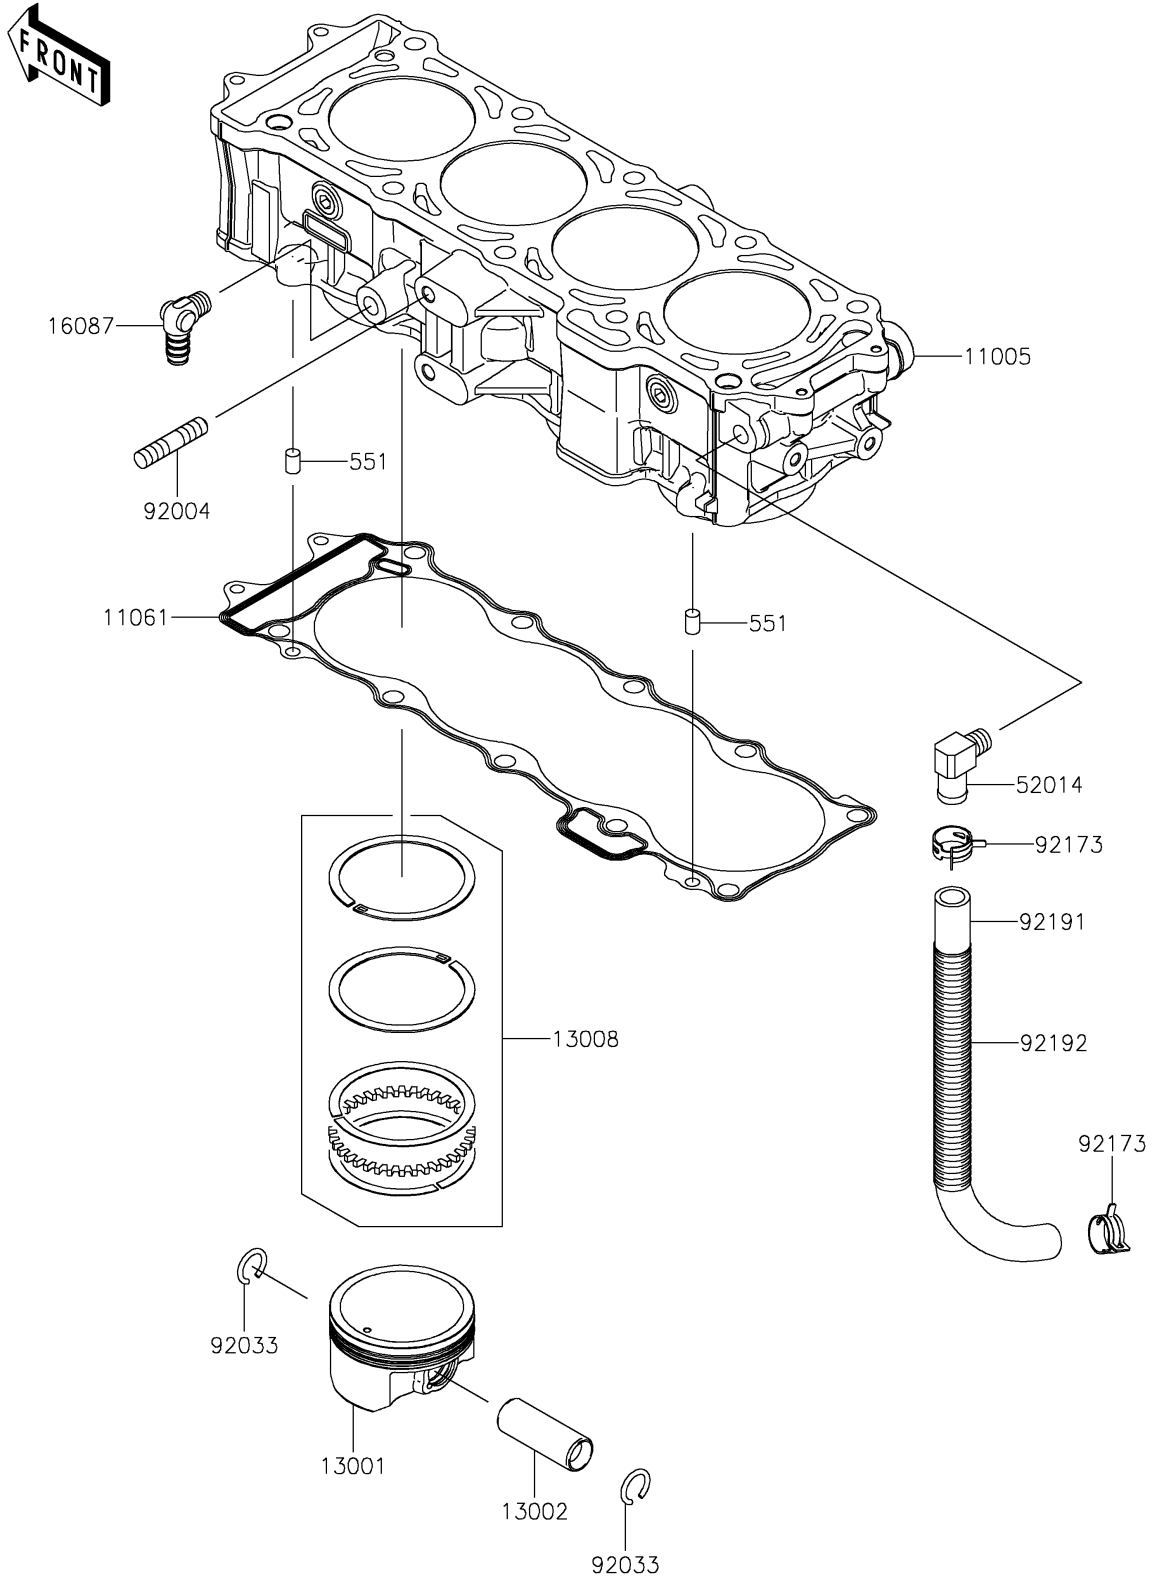

2023 JET SKI® ULTRA® 310LX

PARTS DIAGRAM

Cylinder/Piston(s)

E1120

2023 JET SKI® ULTRA® 310LX

PARTS LIST

Cylinder/Piston(s)

ITEM NAME	PART NUMBER	QUANTITY
CYLINDER-ENGINE (Ref # 11005)	11005-0630	1
GASKET,CYLINDER BASE (Ref # 11061)	11061-3770	1
PISTON-ENGINE (Ref # 13001)	13001-0787	4
PIN-PISTON (Ref # 13002)	13002-1131	4
RING-SET-PISTON (Ref # 13008)	13008-0564	4
VALVE-CHECK (Ref # 16087)	16087-3714	1
ELBOW (Ref # 52014)	52014-3717	1
STUD,10X32 (Ref # 92004)	92004-3759	1
RING-SNAP (Ref # 92033)	92033-1188	8
CLAMP (Ref # 92173)	92173-1039	2
TUBE,BREATHER (Ref # 92191)	92191-3983	1
TUBE,CORRUGATED,L=265 (Ref # 92192)	92192-1083	1
PIN-DOWEL (Ref # 551)	551R0812	2