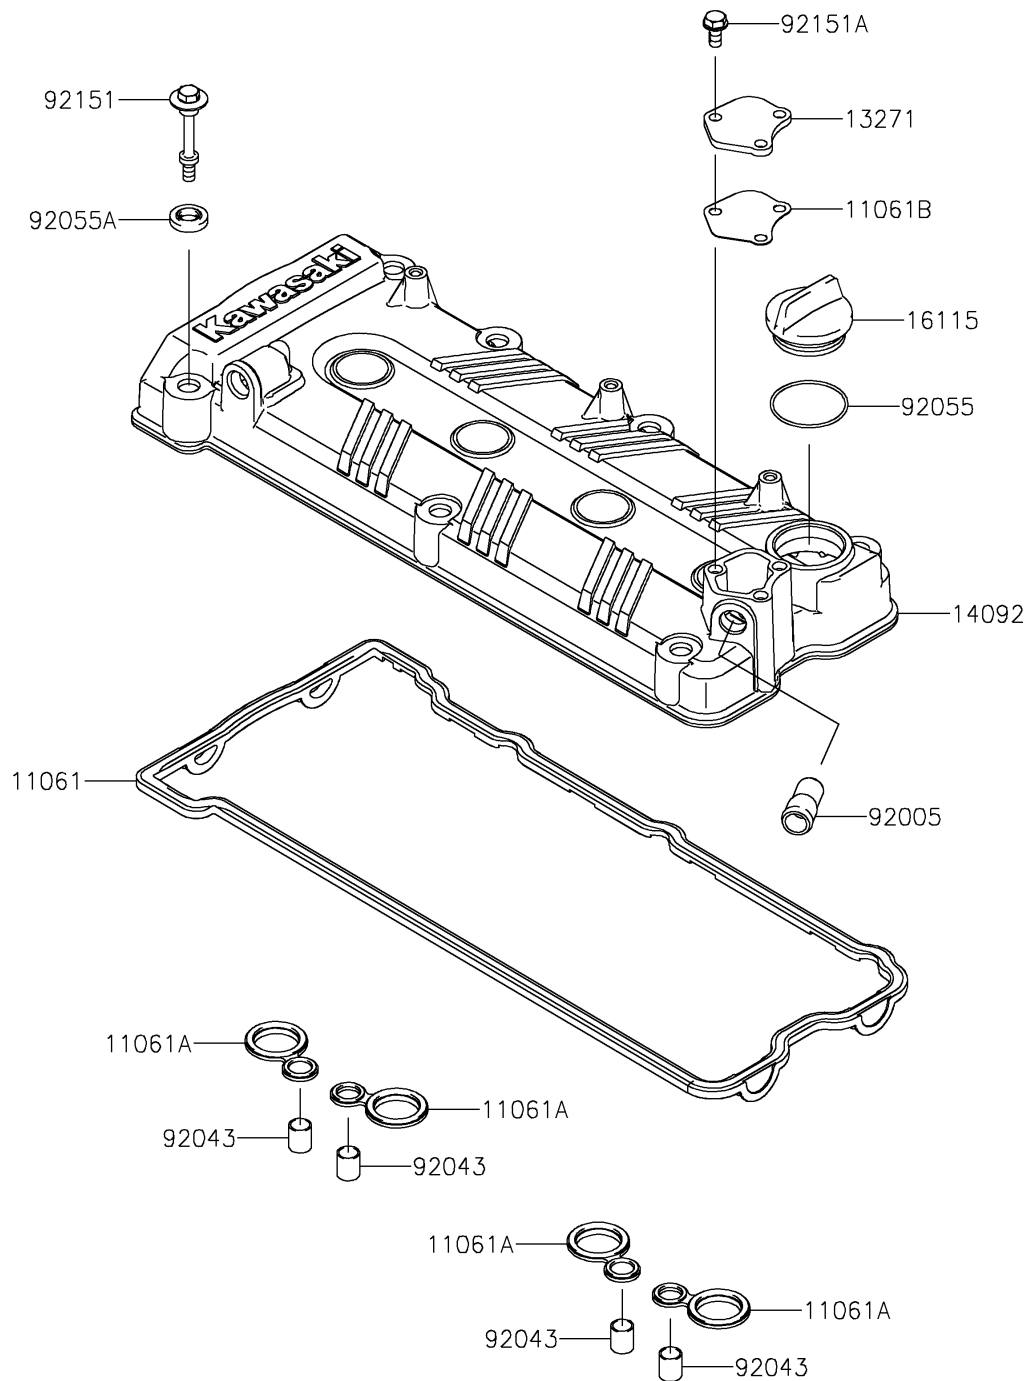

2022 JET SKI® ULTRA® 310LX

PARTS DIAGRAM Cylinder Head Cover

E1112

2022 JET SKI® ULTRA® 310LX

PARTS LIST

Cylinder Head Cover

ITEM NAME

PART NUMBER

QUANTITY
