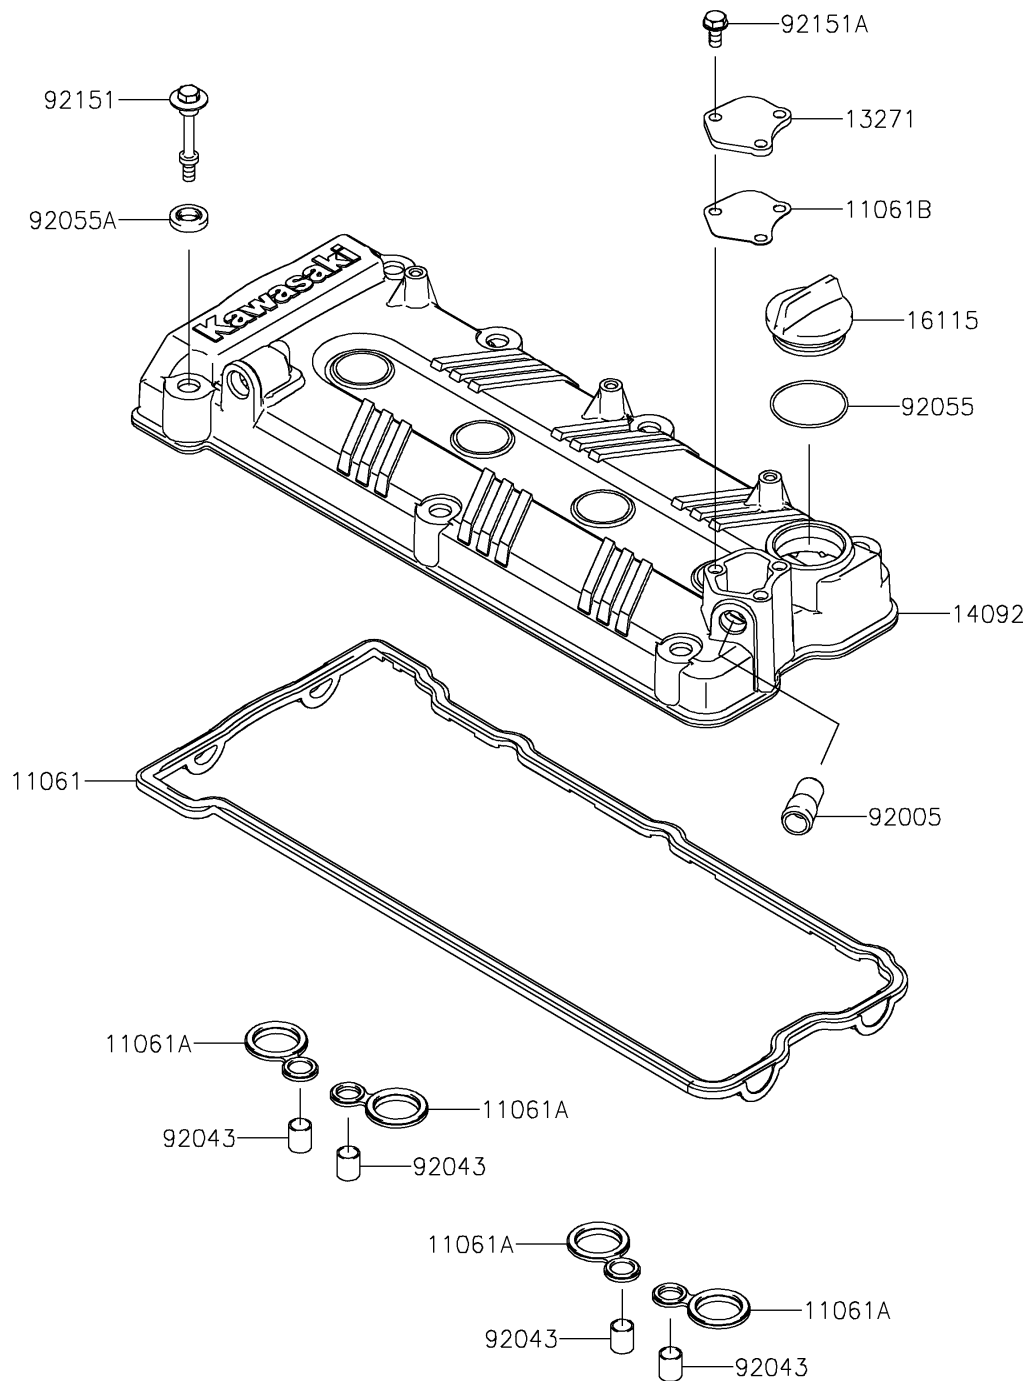

## PARTS DIAGRAM Cylinder Head Cover

E1112

## PARTS LIST

### Cylinder Head Cover

ITEM NAME	PART NUMBER	QUANTITY
GASKET,HEAD COVER (Ref # 11061)	11061-0090	1
GASKET,SPARK PLUG HOLE (Ref # 11061A)	11061-0105	4
GASKET,PLATE (Ref # 11061B)	11061-0814	1
PLATE (Ref # 13271)	13271-3898	1
COVER,HEAD (Ref # 14092)	14092-0836	1
CAP-OIL FILLER (Ref # 16115)	16115-1064	1
FITTING (Ref # 92005)	92005-3741	1
PIN,10.1X12X14 (Ref # 92043)	92043-4009	4
RING-O,38X1.9 (Ref # 92055)	92055-1295	1
RING-O,HEAD COVER BOLT (Ref # 92055A)	92055-1352	7
BOLT,HEAD COVER (Ref # 92151)	92151-1221	7
BOLT,6X14 (Ref # 92151A)	92151-3788	3