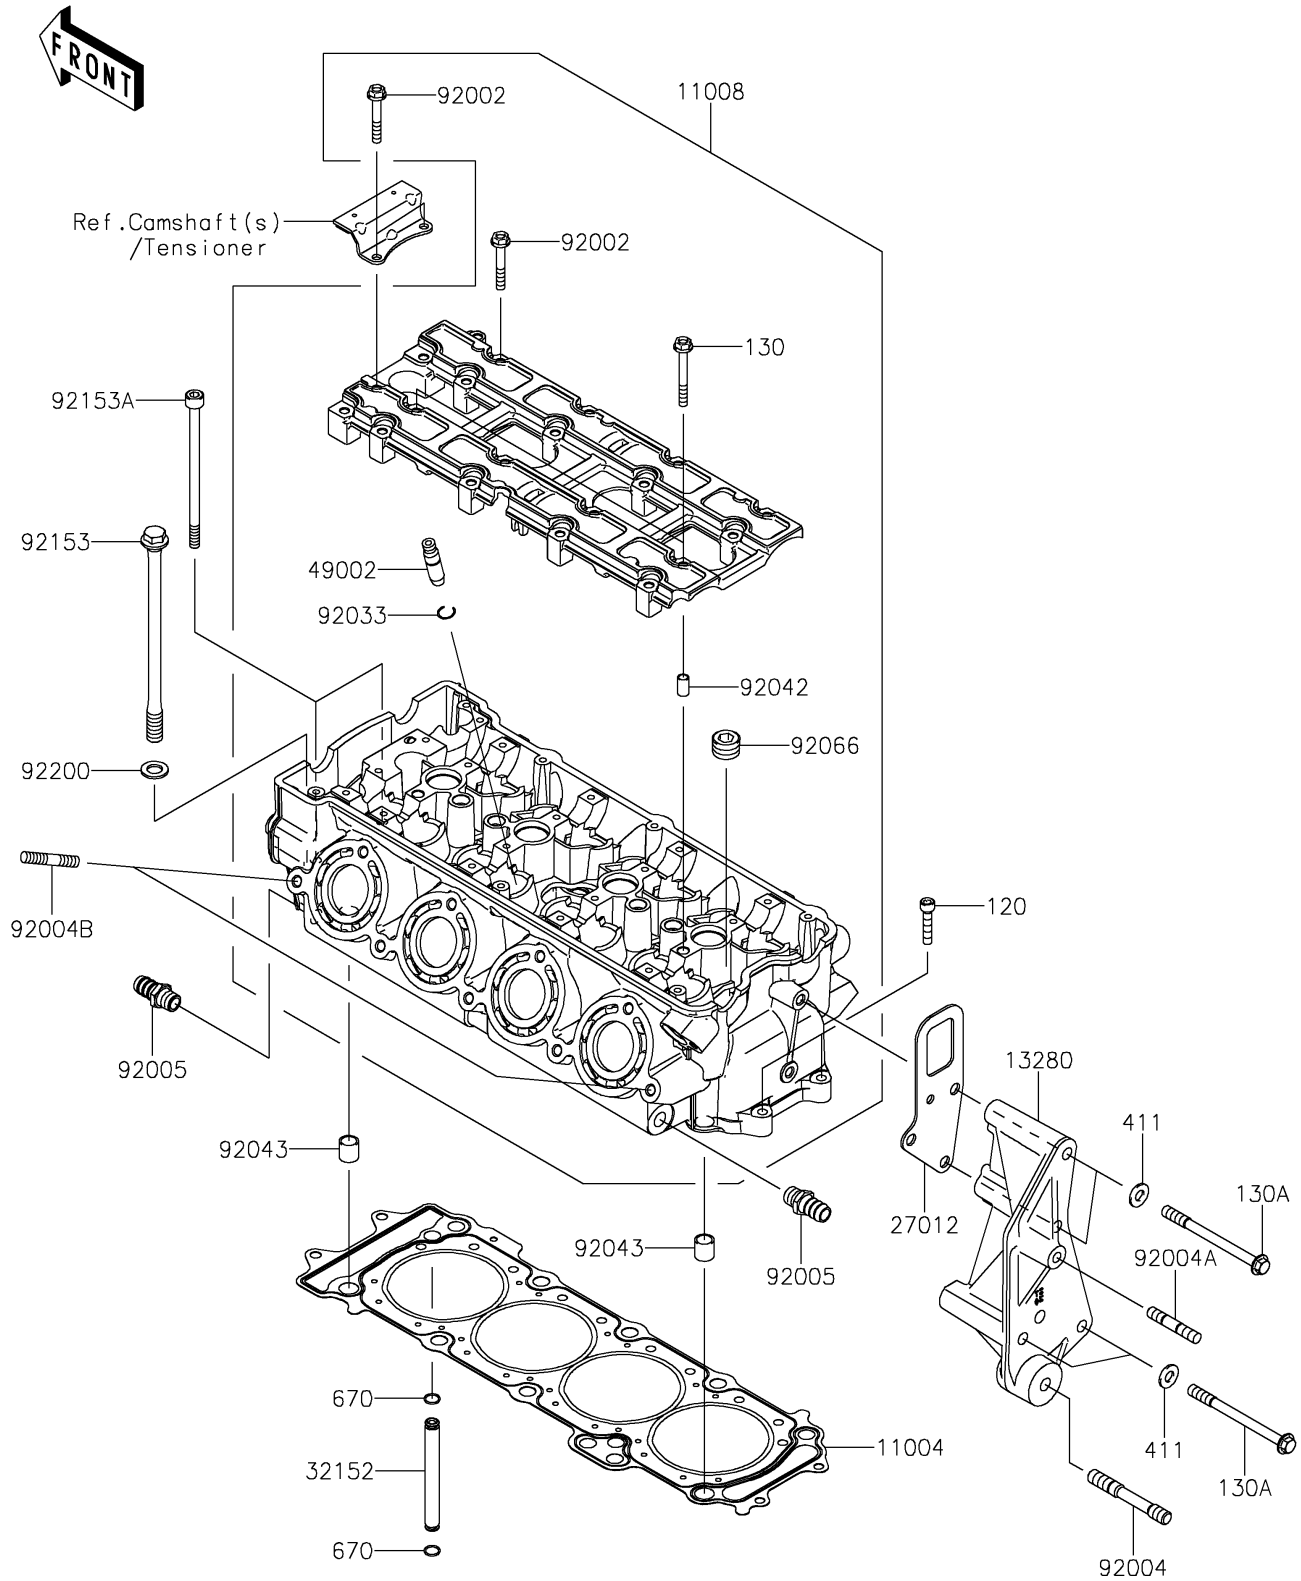

2022 JET SKI® ULTRA® 310LX

PARTS DIAGRAM

Cylinder Head

E1111

2022 JET SKI® ULTRA® 310LX

PARTS LIST

Cylinder Head

ITEM NAME

PART NUMBER

QUANTITY
