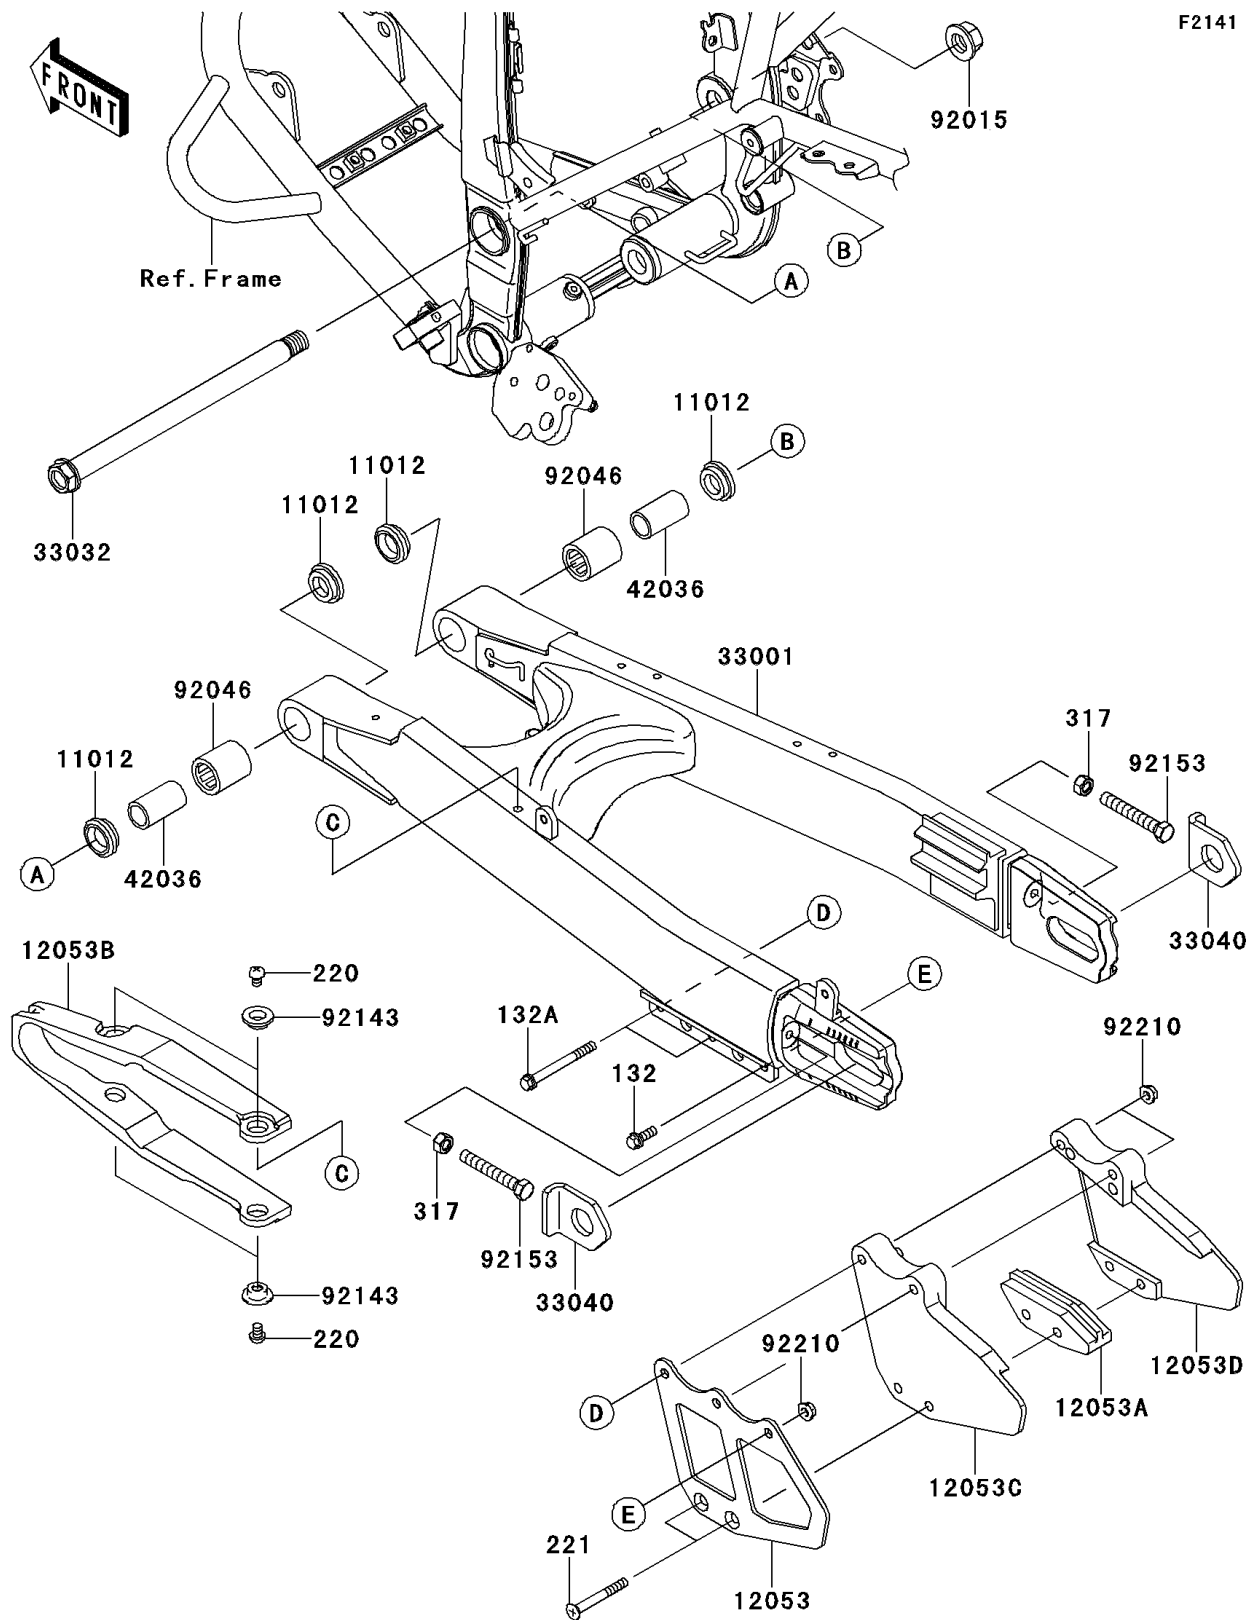

2012 KLX[®] 250S

PARTS DIAGRAM

Swingarm

2012 KLX[®] 250S

PARTS LIST

Swingarm

ITEM NAME

PART NUMBER

QUANTITY
