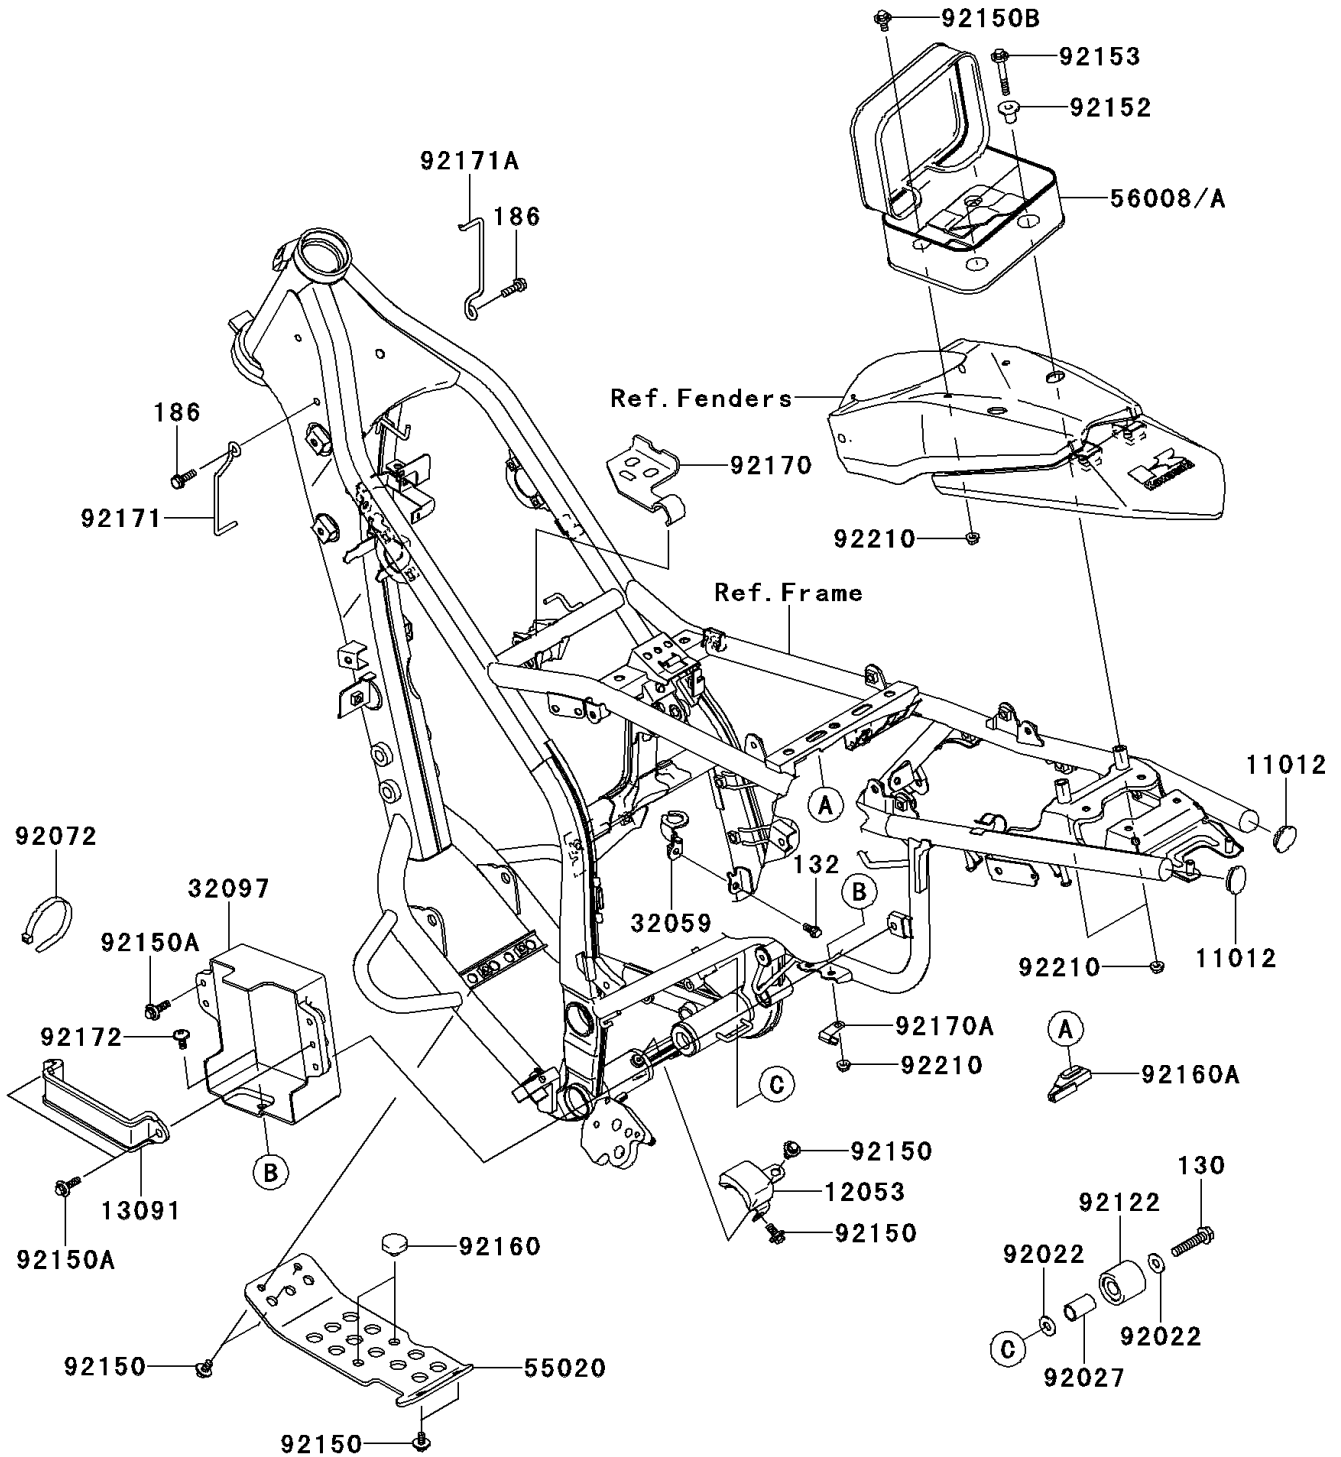

2010 KLX[®] 250S

PARTS DIAGRAM

Frame Fittings

F2131

2010 KLX[®] 250S

PARTS LIST

Frame Fittings

ITEM NAME	PART NUMBER	QUANTITY
-----------	-------------	----------
