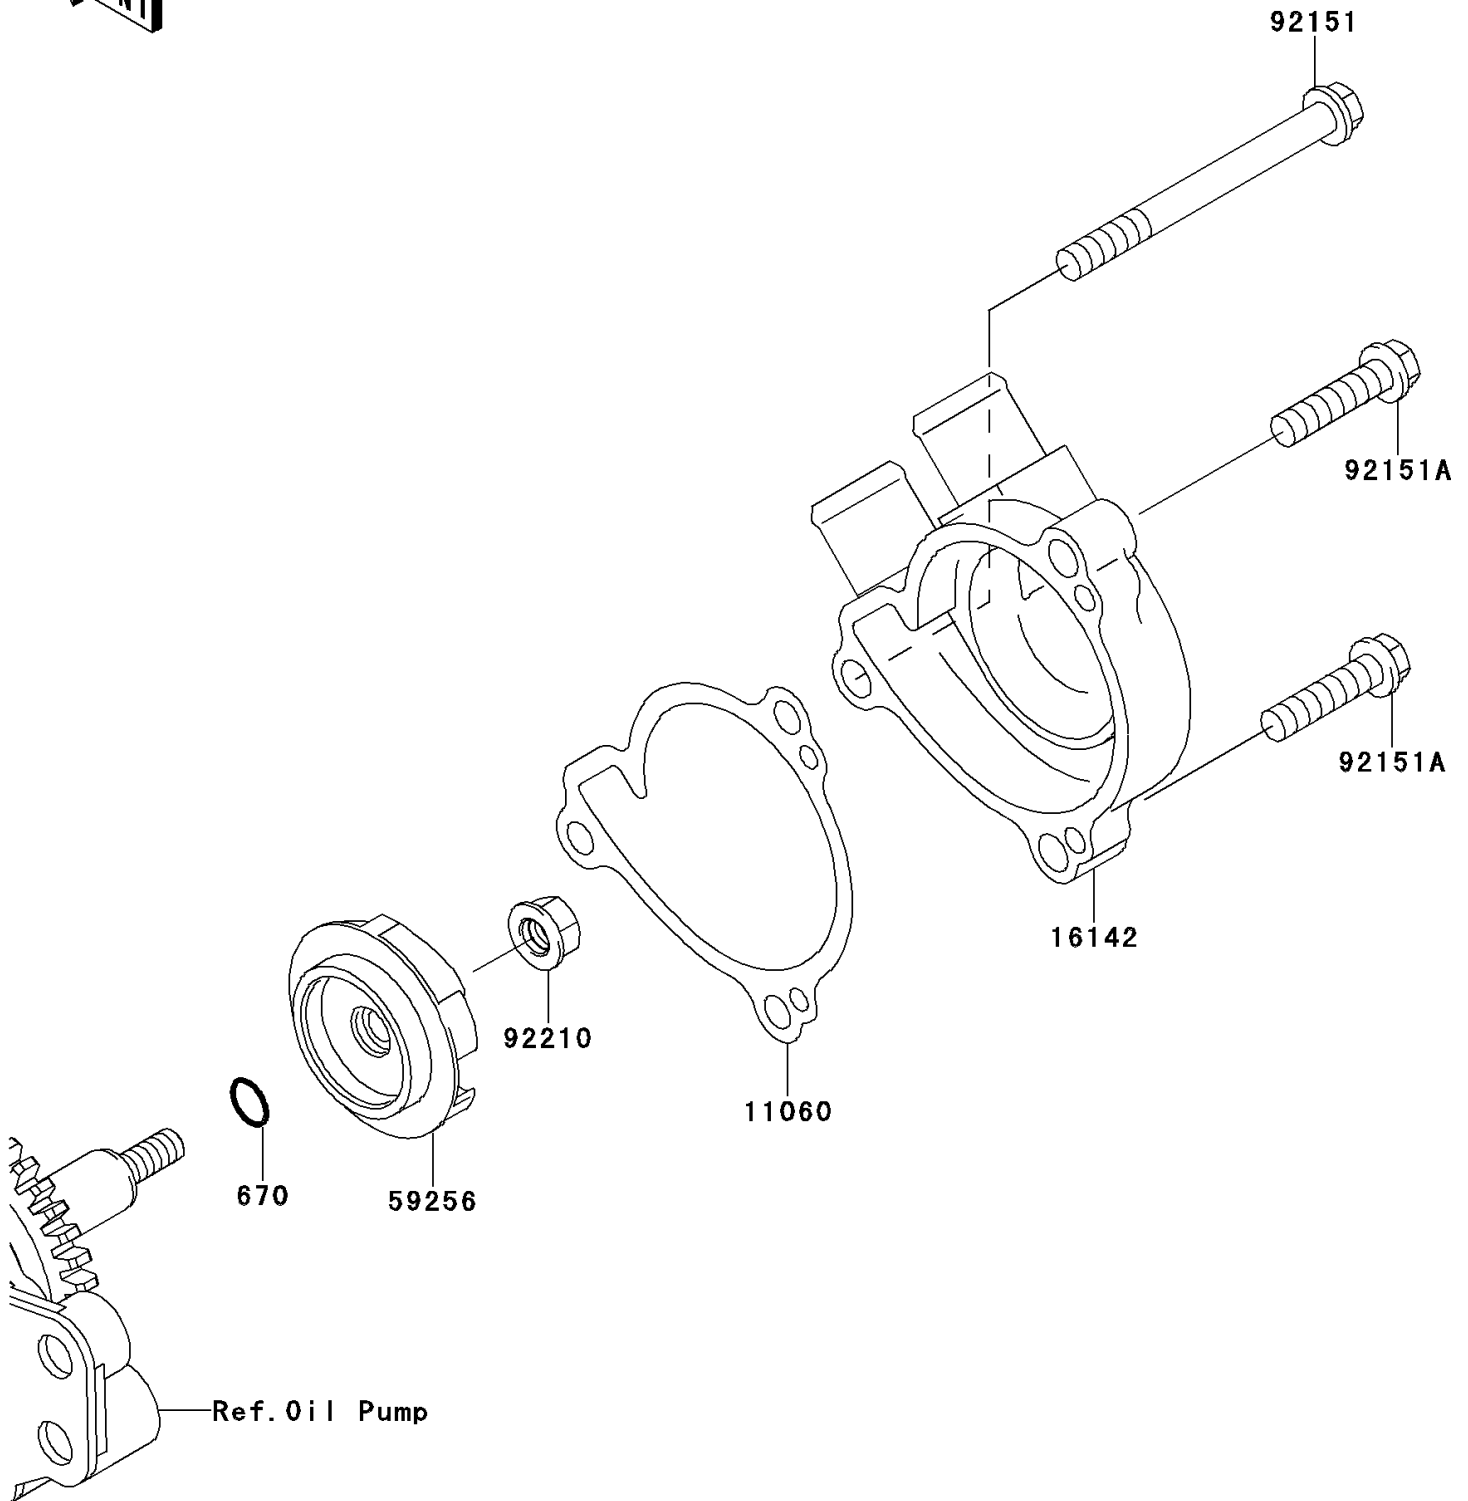

2011 KLX250S (Canada Only)

PARTS DIAGRAM

Water Pump

E3031

2011 KLX250S (Canada Only)

PARTS LIST

Water Pump

ITEM NAME

PART NUMBER

QUANTITY
