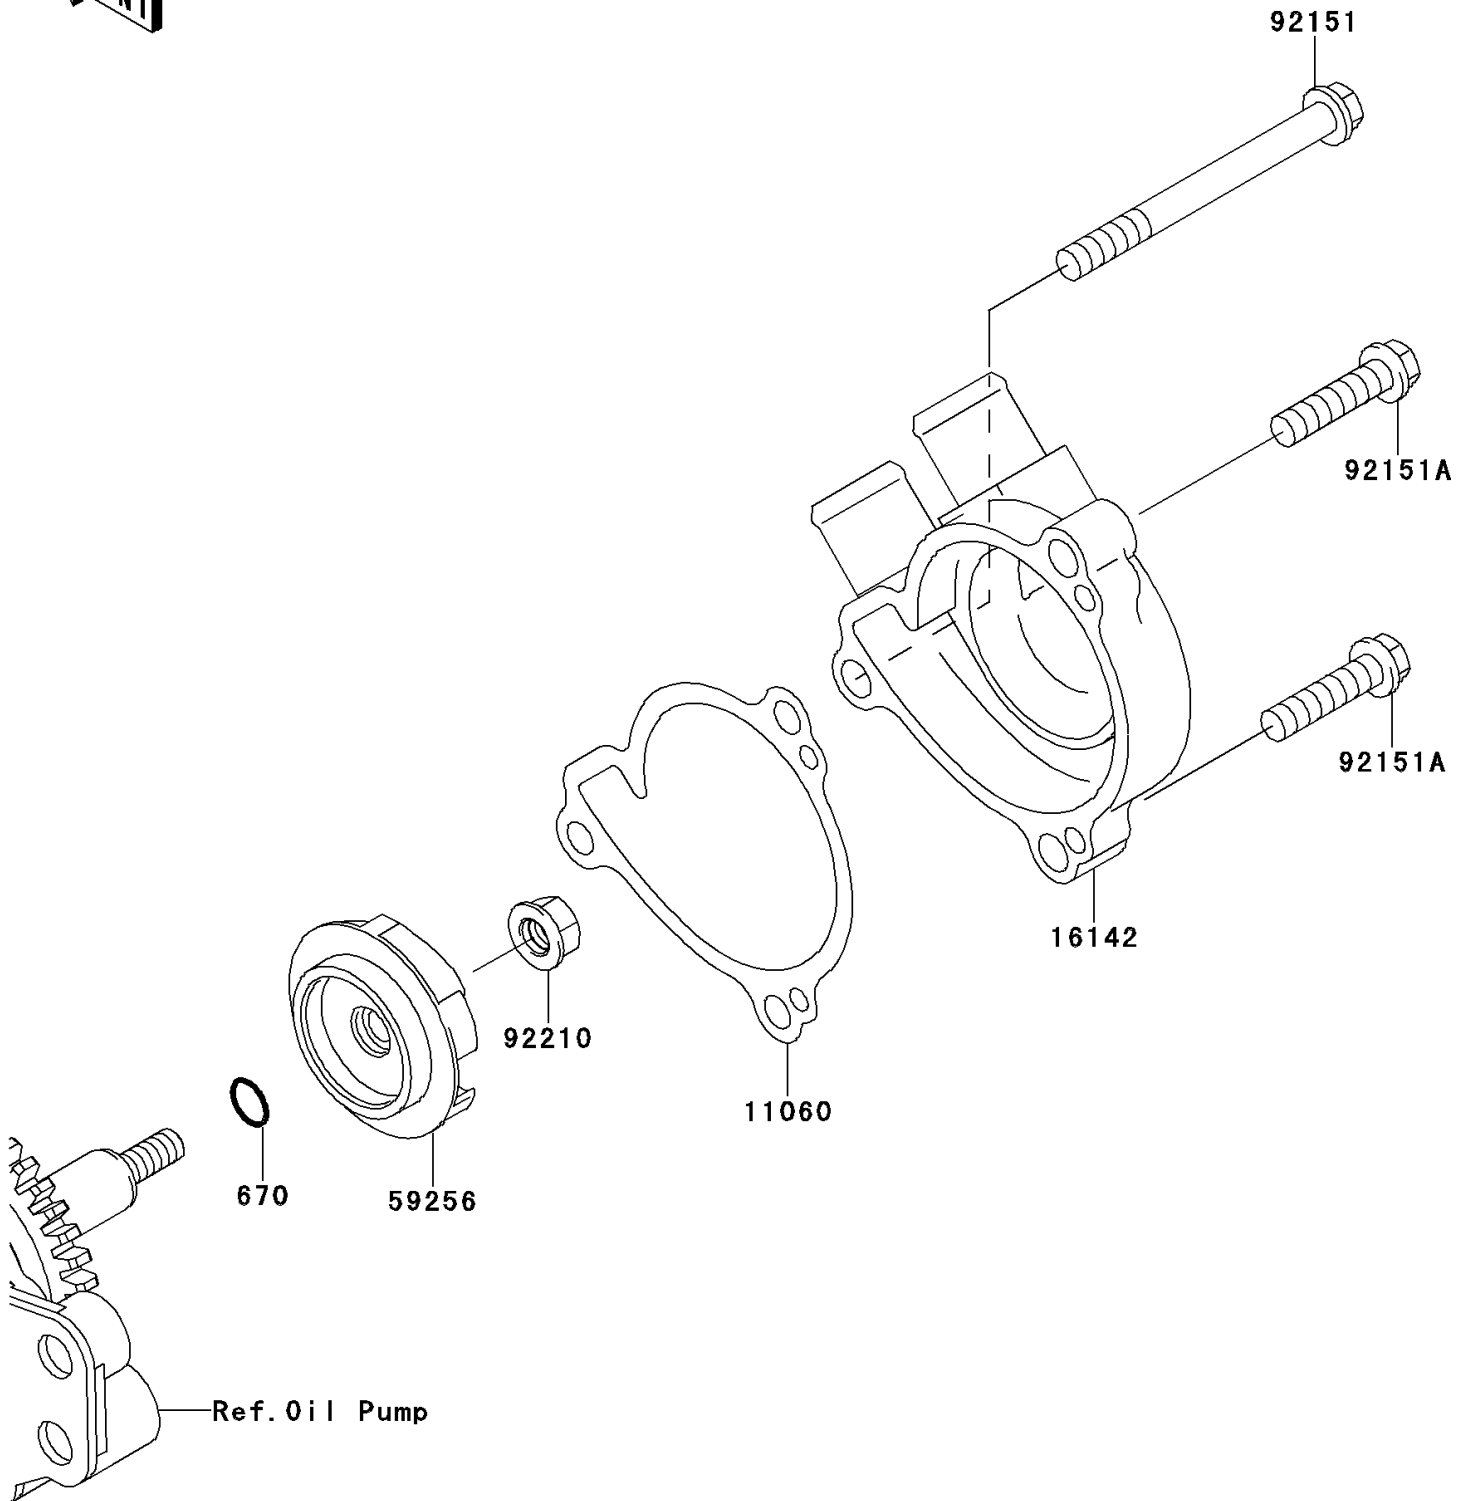

2010 KLX[®] 250S

PARTS DIAGRAM

Water Pump

E3031

2010 KLX[®] 250S

PARTS LIST

Water Pump

Kawasaki

Let the Good Times Roll[®]

ITEM NAME

PART NUMBER

QUANTITY
