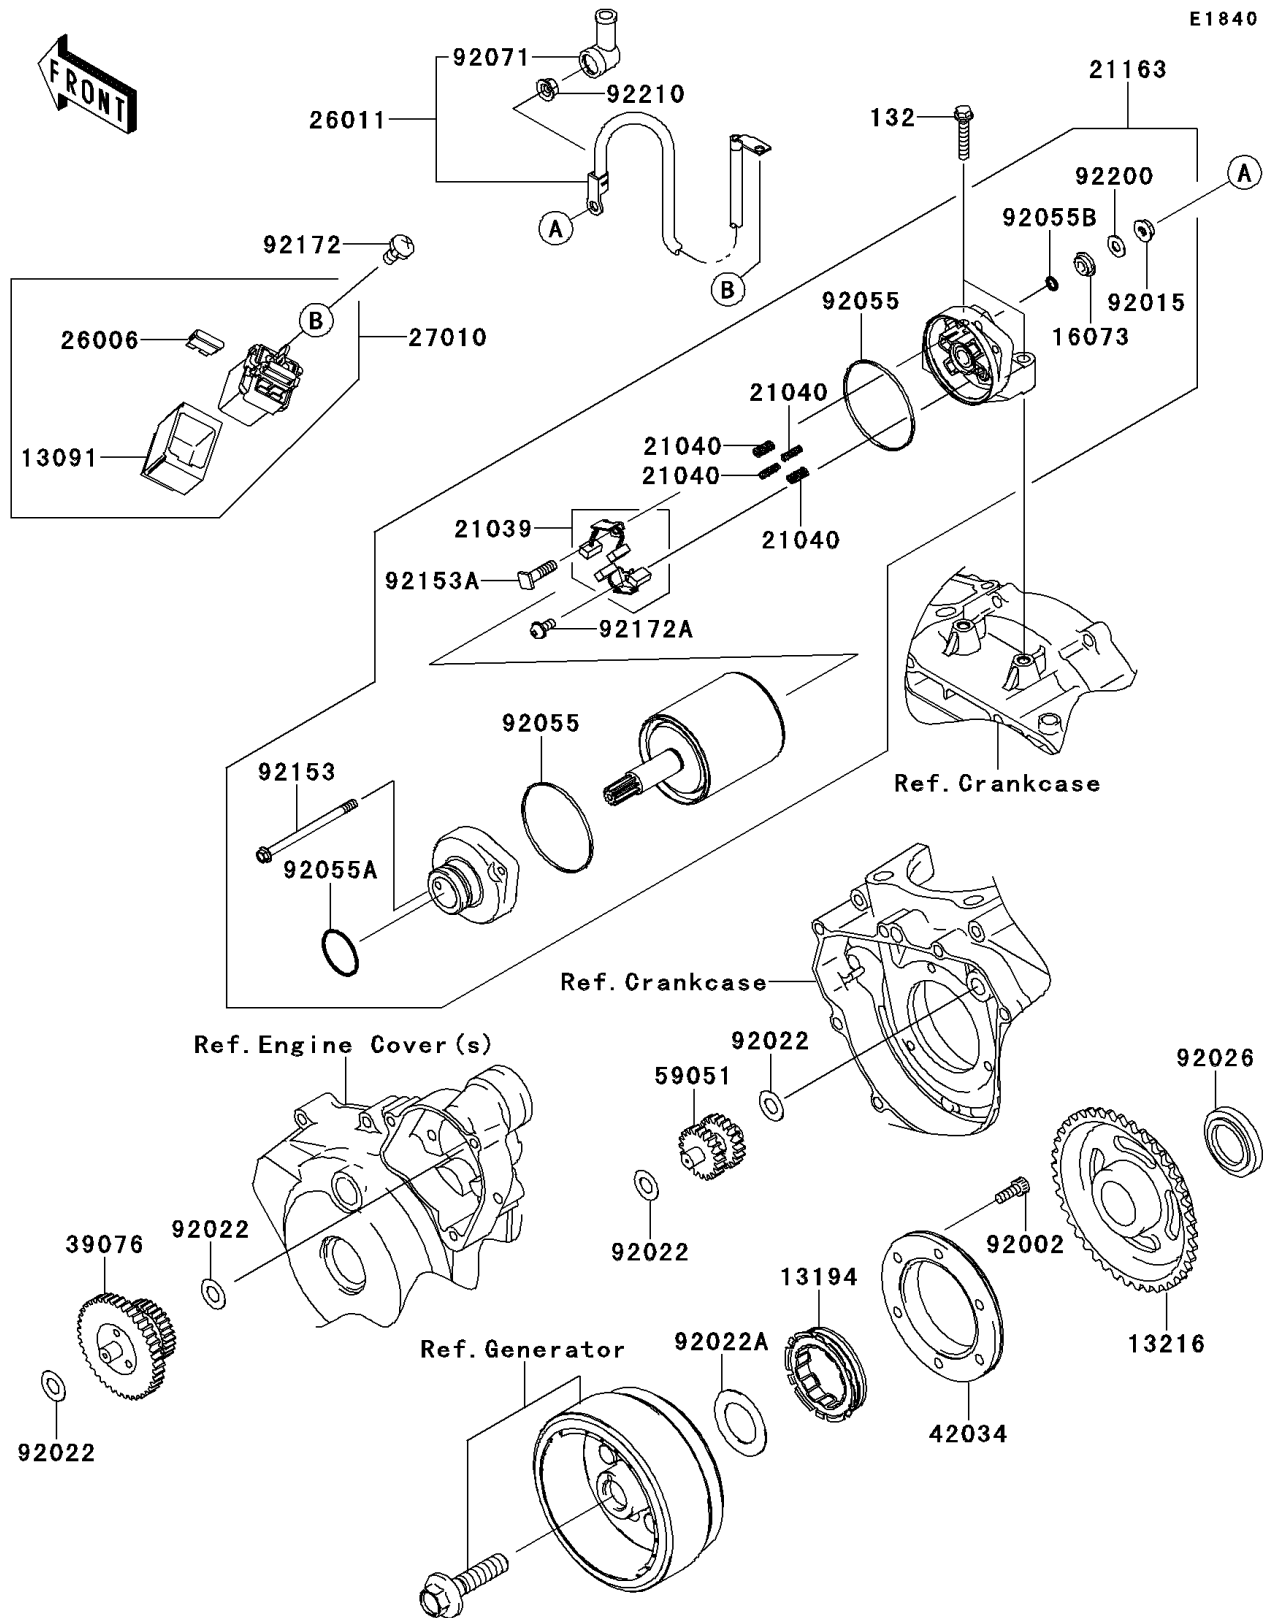

2011 KLX250S (Canada Only)

PARTS DIAGRAM

Starter Motor

2011 KLX250S (Canada Only)

PARTS LIST

Starter Motor

ITEM NAME	PART NUMBER	QUANTITY
-----------	-------------	----------
