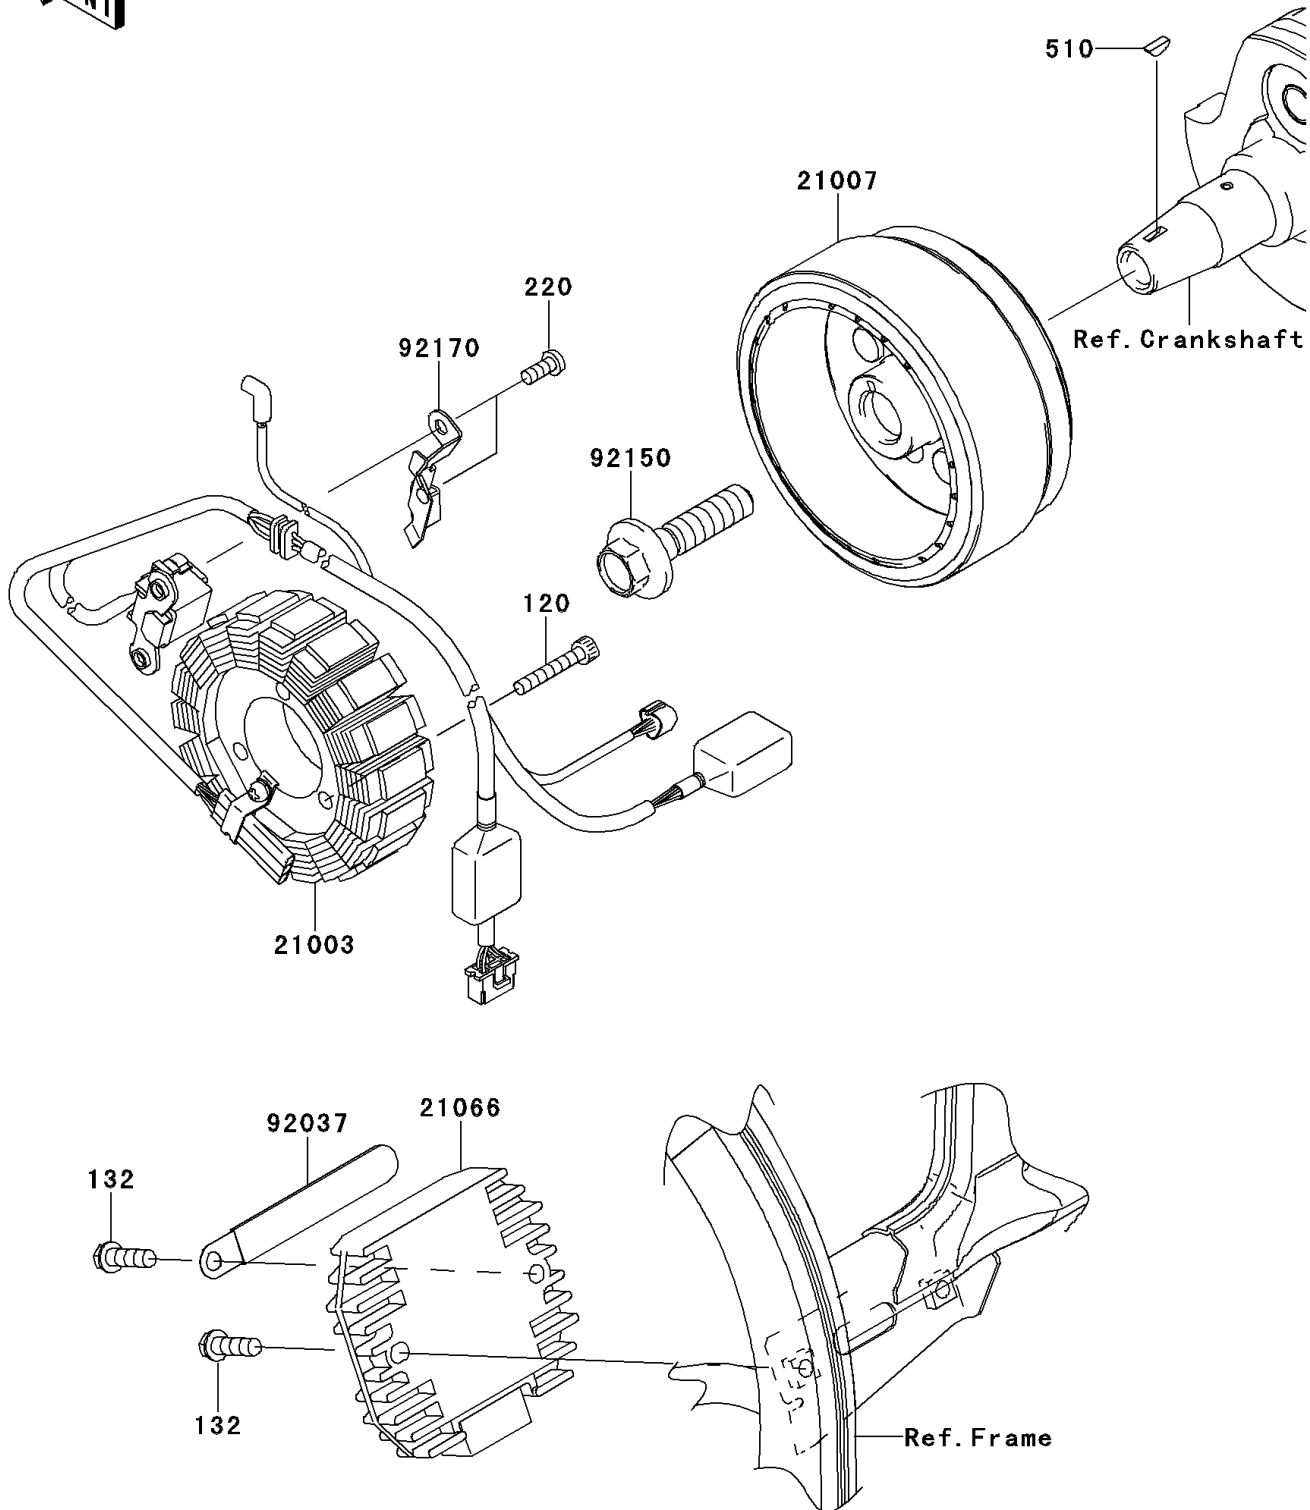

2011 KLX250S (Canada Only)

PARTS DIAGRAM

Generator

E1810

2011 KLX250S (Canada Only)

PARTS LIST

Generator

ITEM NAME

PART NUMBER

QUANTITY
