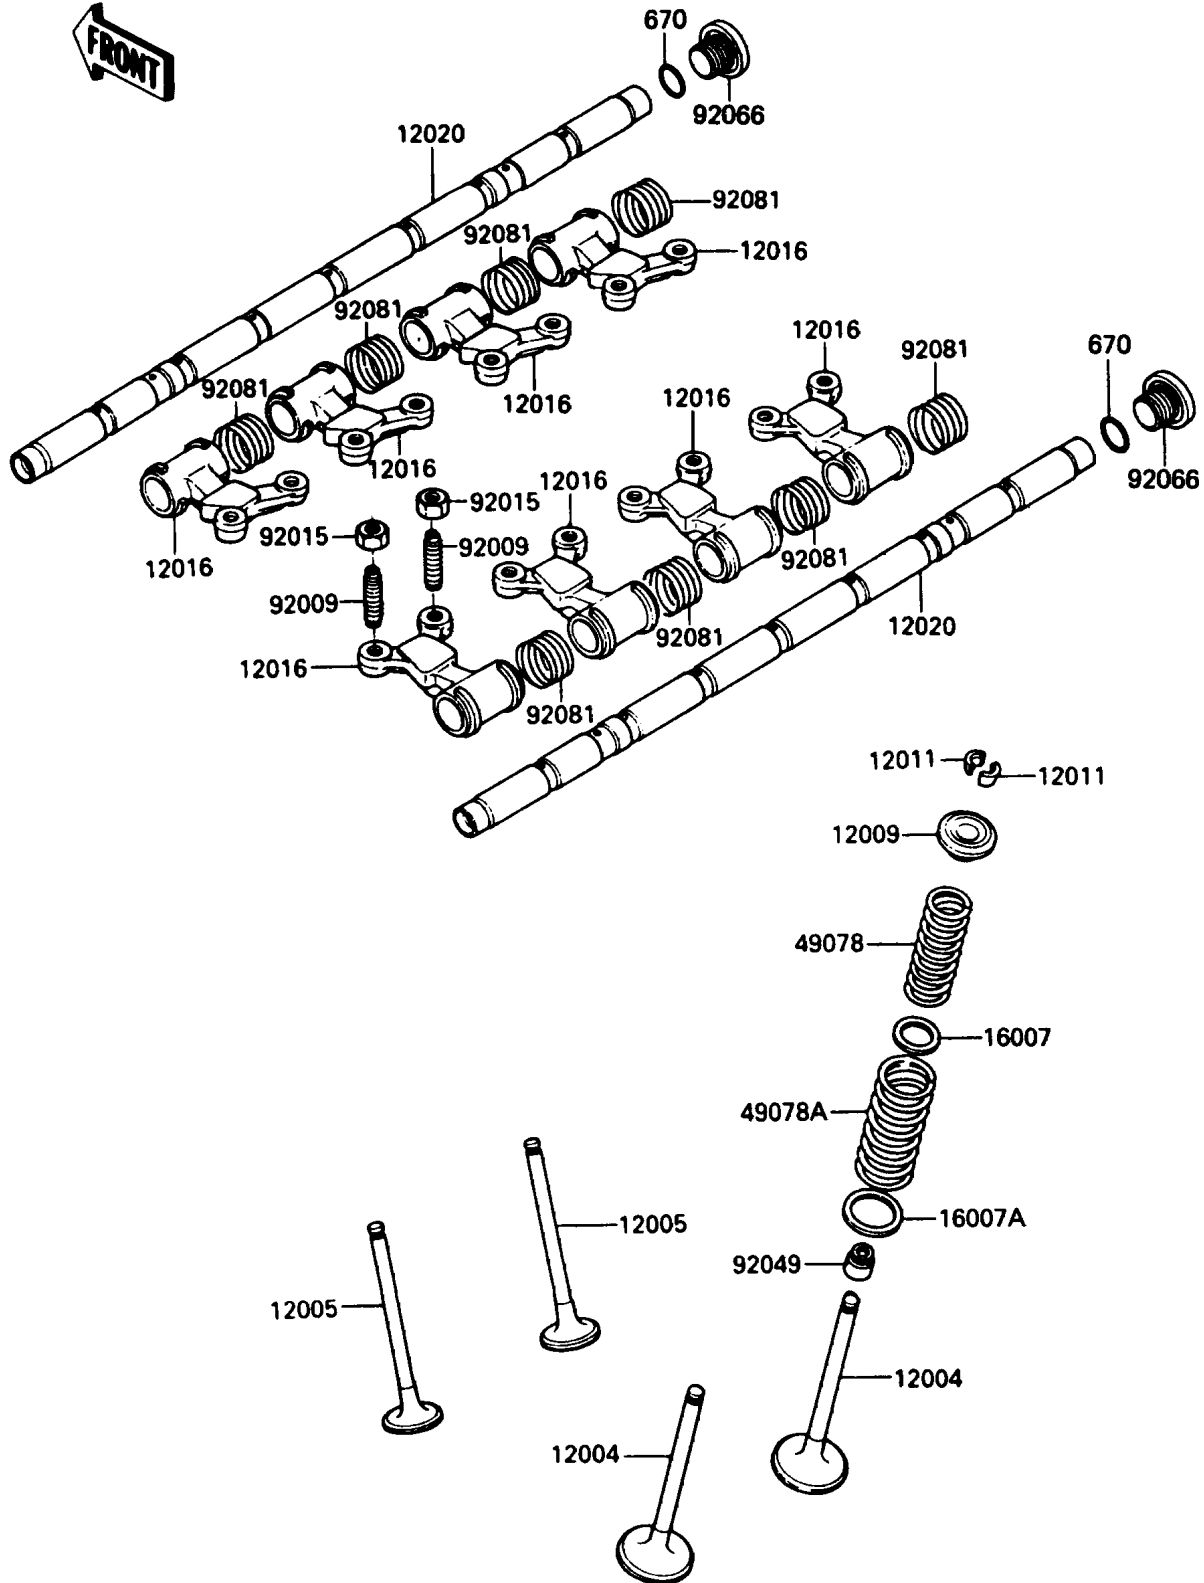

1989 Concours (Canada Only)

PARTS DIAGRAM

Valve

E1210

1989 Concours (Canada Only)

PARTS LIST

Valve

ITEM NAME

PART NUMBER

QUANTITY
