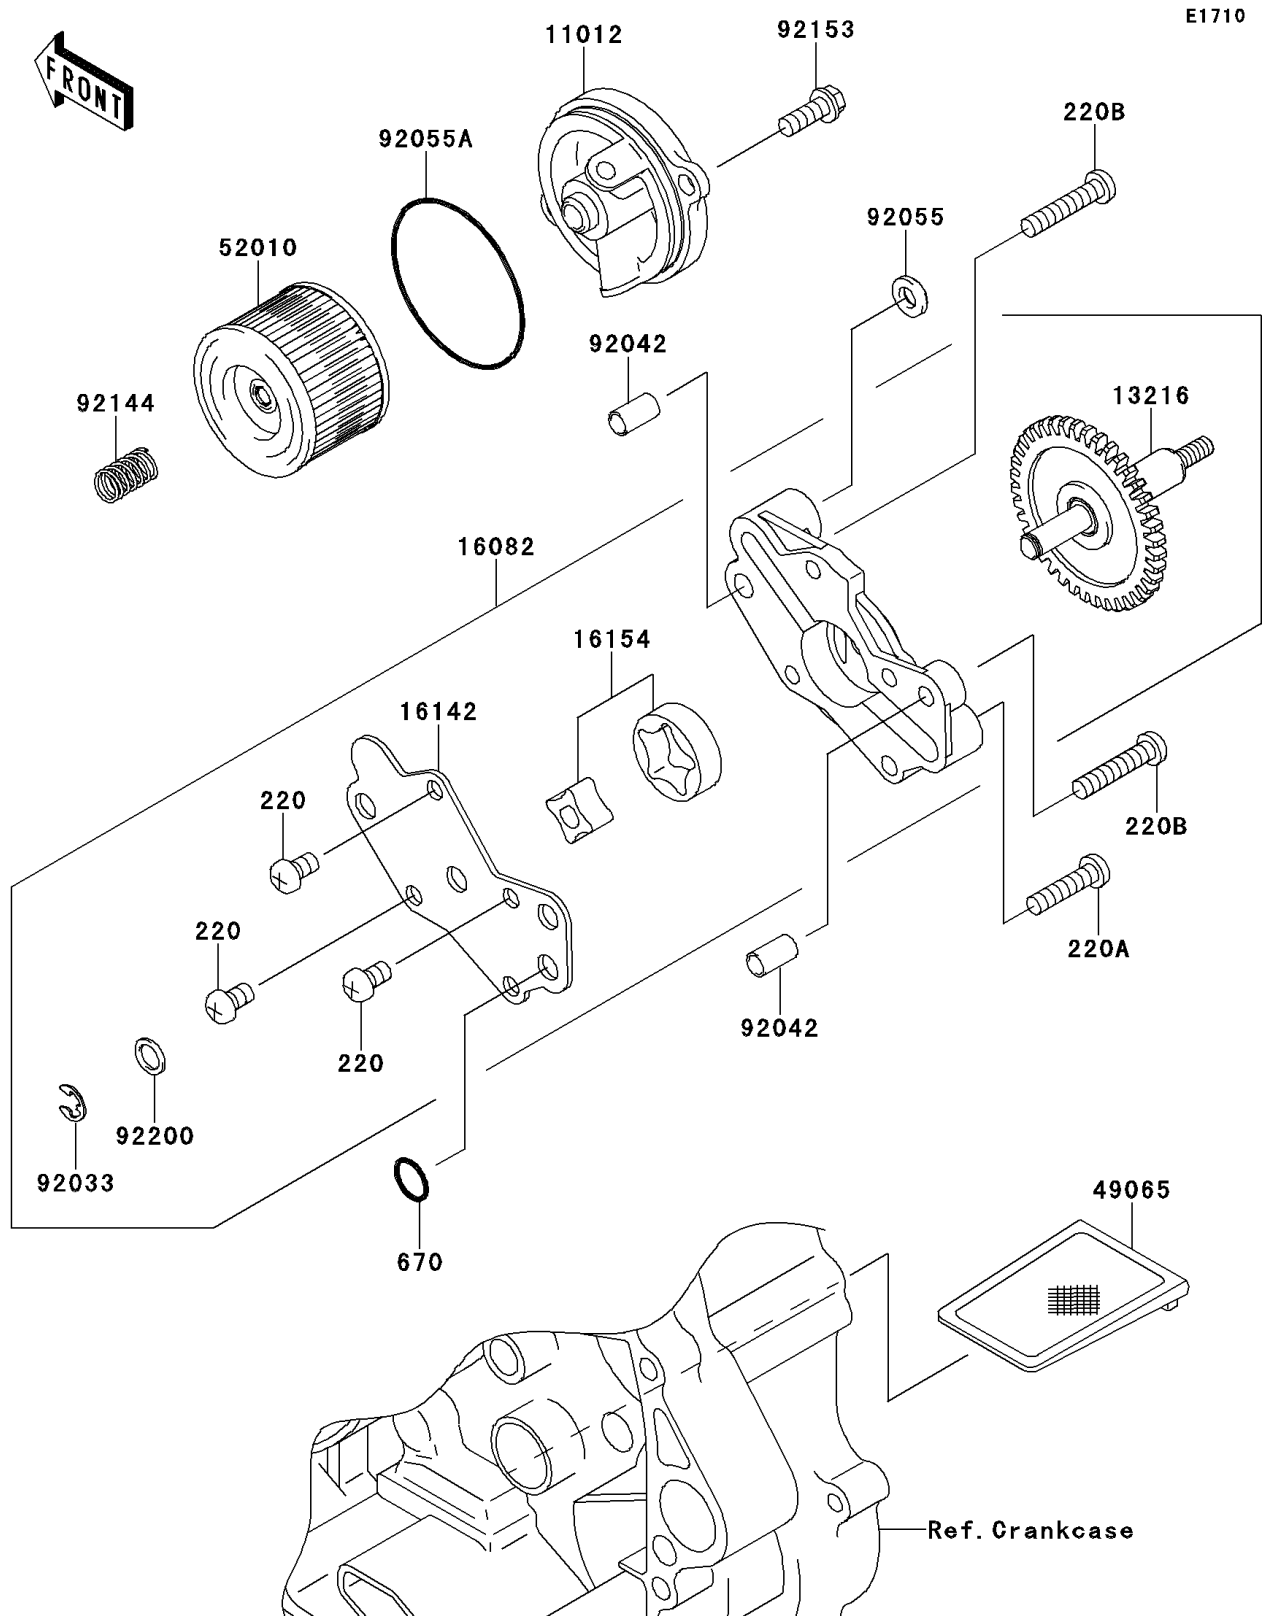

2011 KLX250S (Canada Only)

PARTS DIAGRAM

Oil Pump

2011 KLX250S (Canada Only)

PARTS LIST

Oil Pump

ITEM NAME	PART NUMBER	QUANTITY
-----------	-------------	----------
