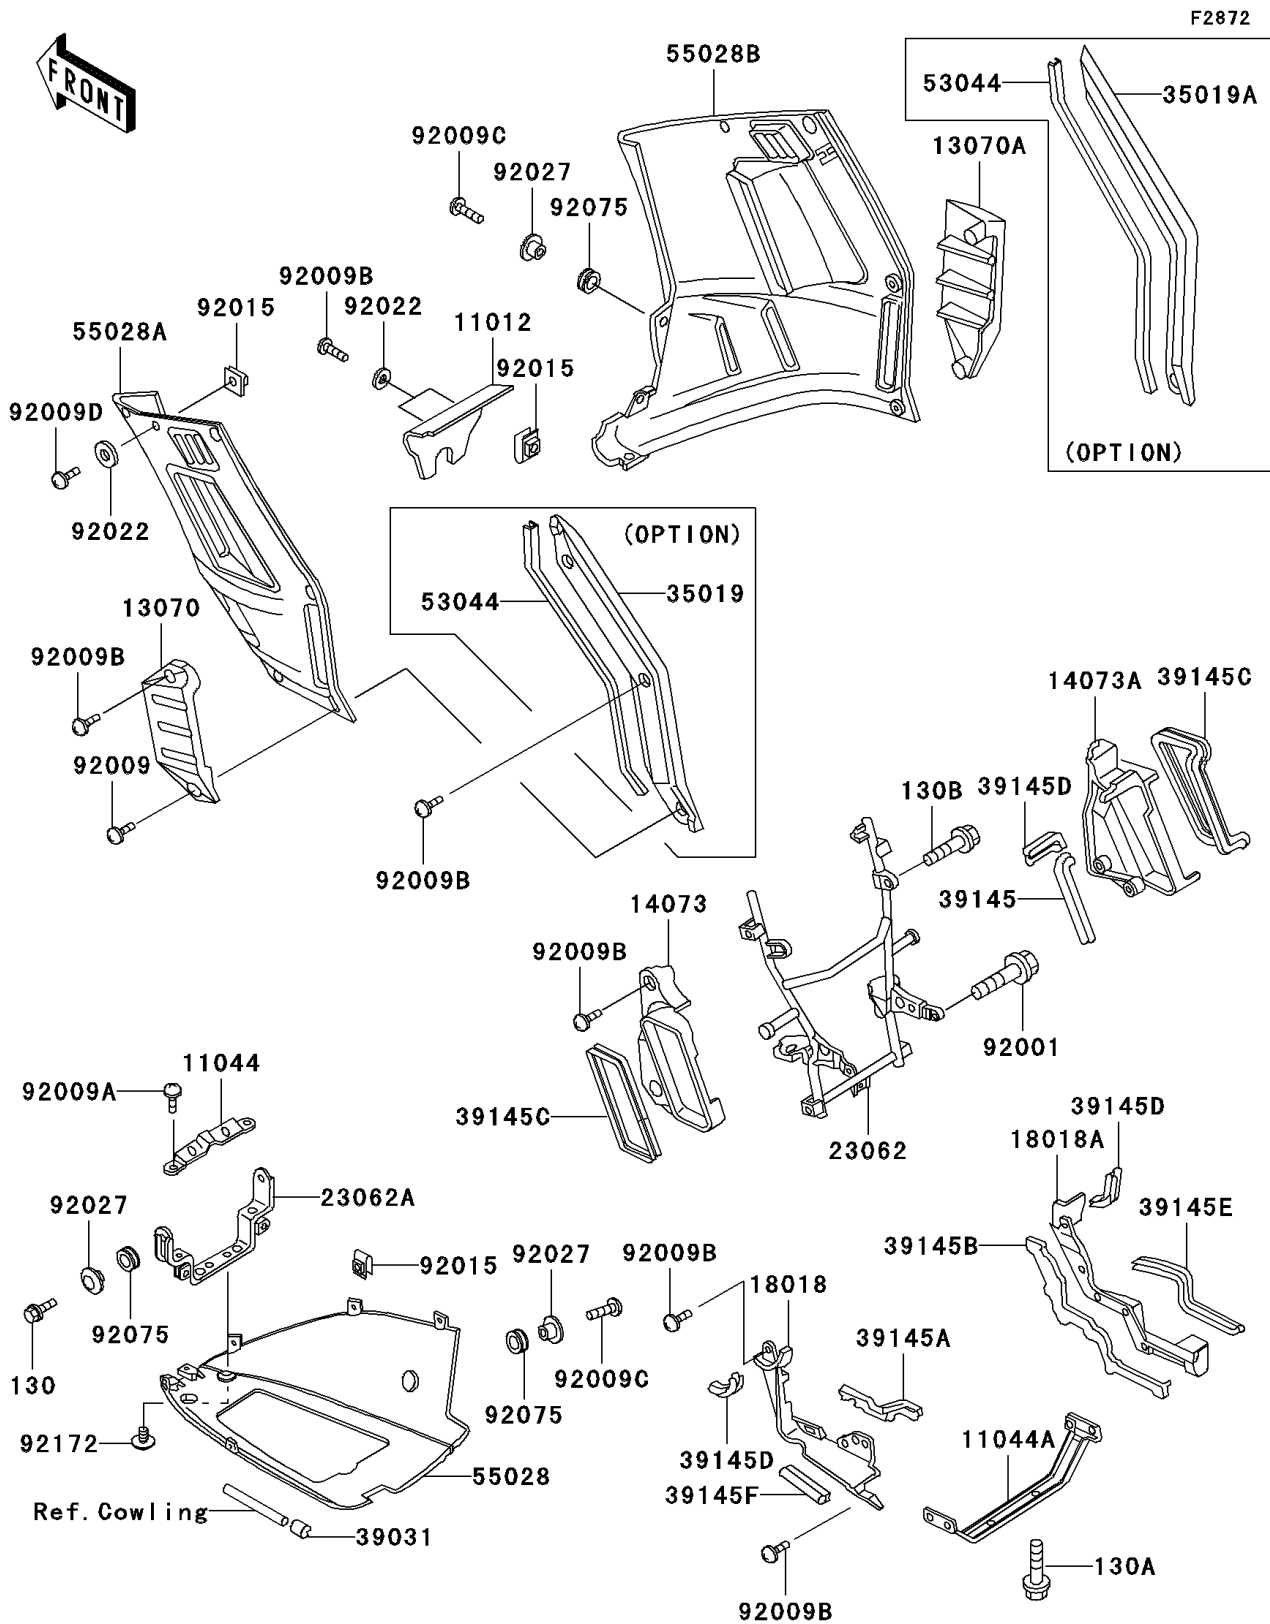

2005 Concours

PARTS DIAGRAM

Cowling Lower

2005 Concours

PARTS LIST

Cowling Lowers

Kawasaki

Let the Good Times Roll®

ITEM NAME

PART NUMBER

QUANTITY
