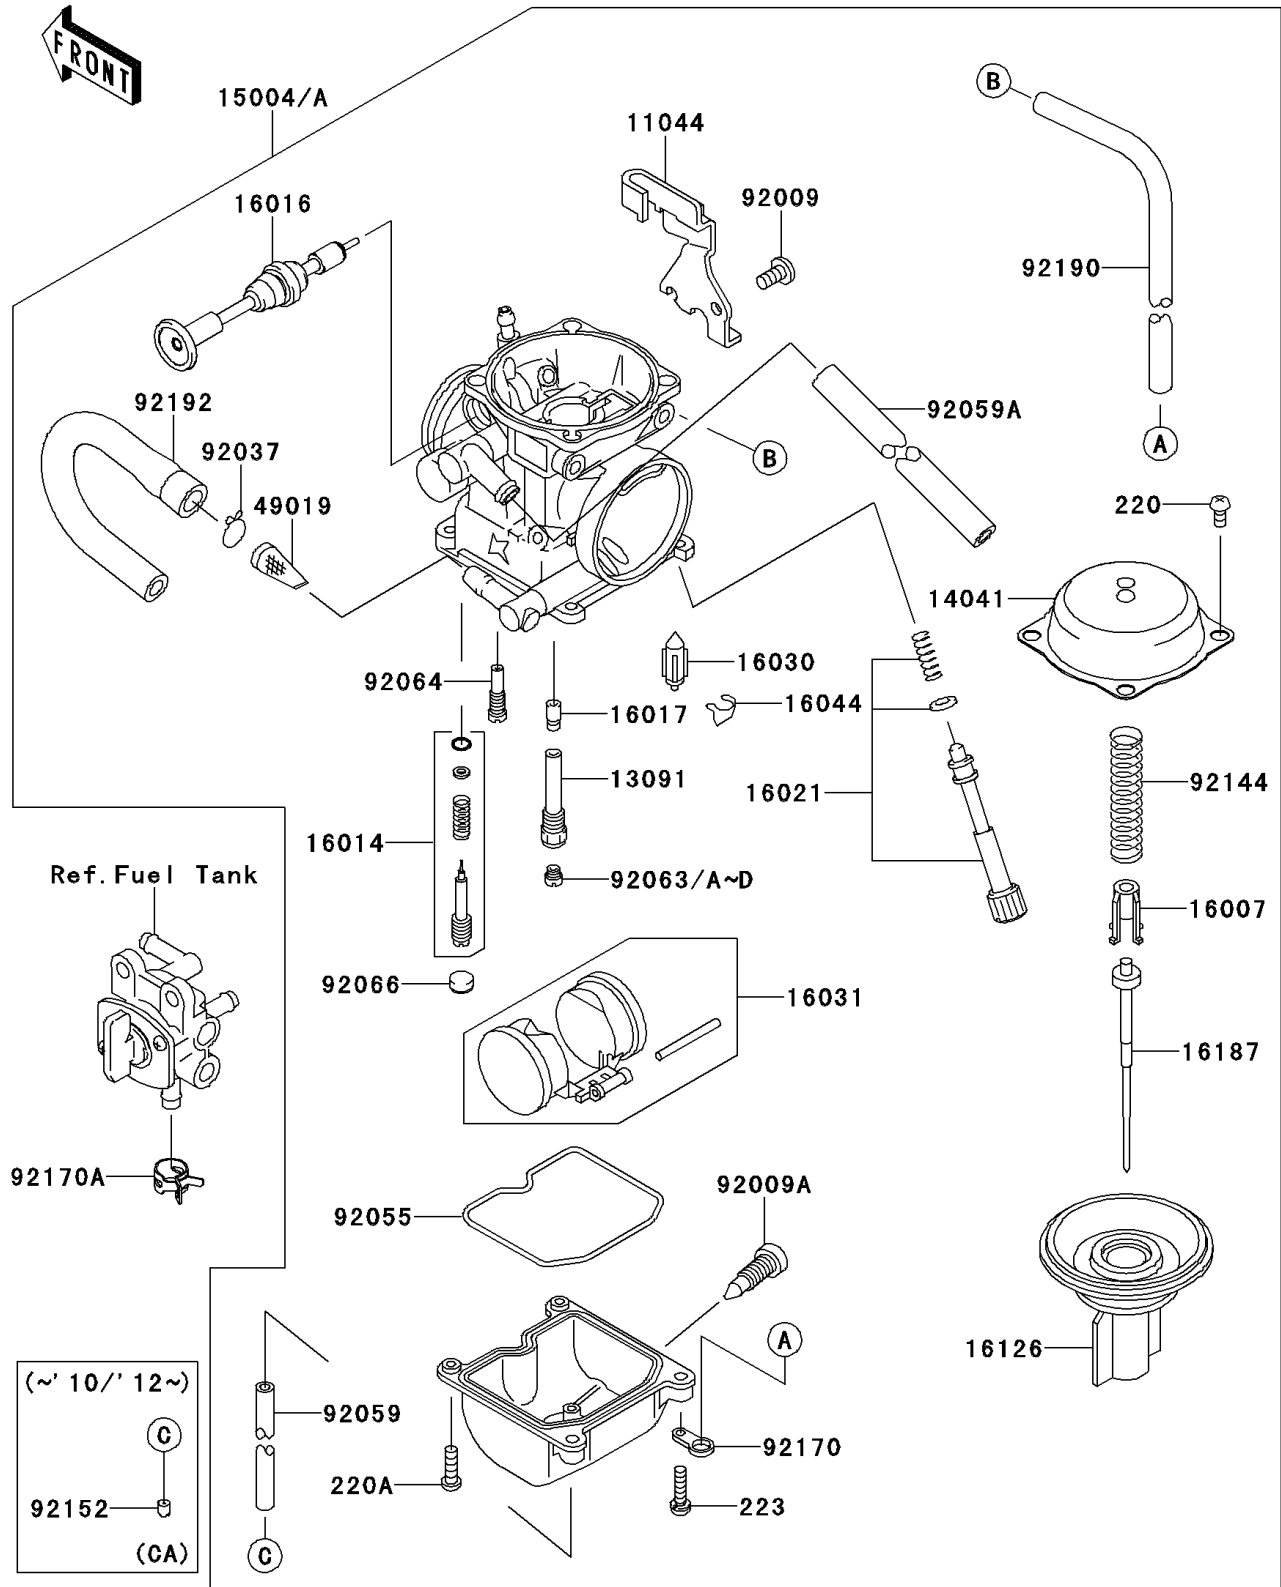

2010 KLX[®] 250S

PARTS DIAGRAM

Carburetor

E1611

2010 KLX[®] 250S

PARTS LIST

Carburetor

ITEM NAME

PART NUMBER

QUANTITY
