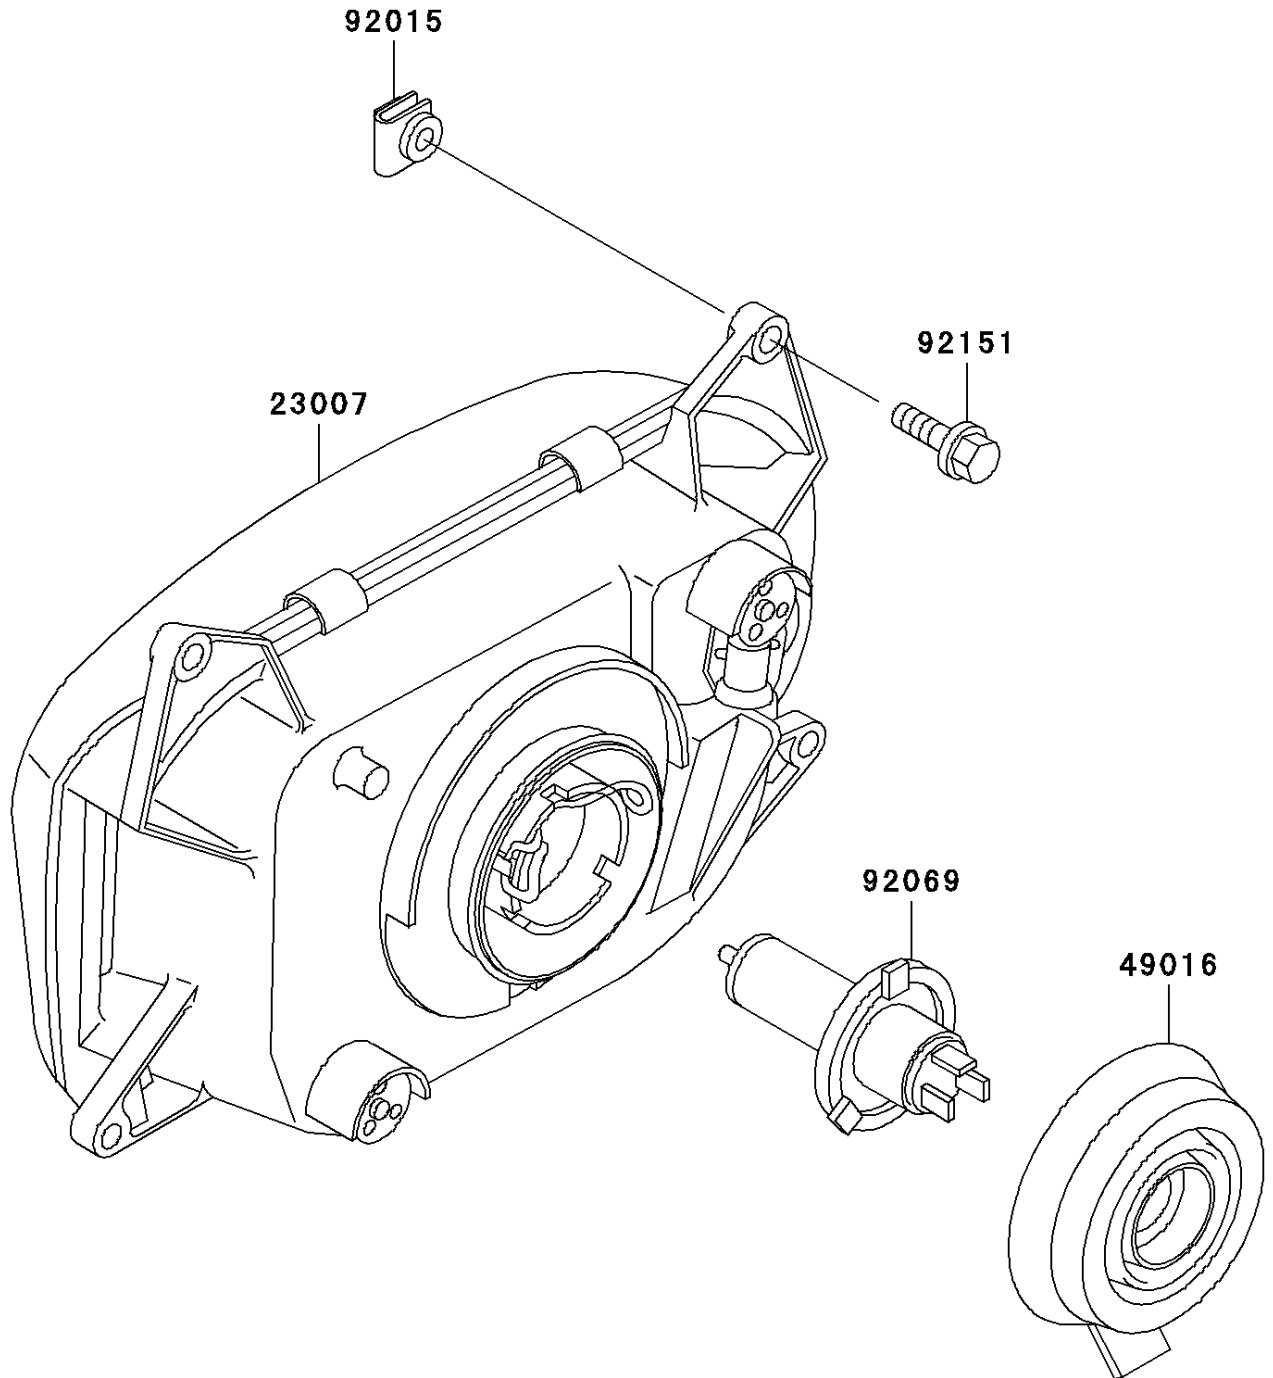

2005 Concours

PARTS DIAGRAM

Headlight(s)

F2710

2005 Concours

PARTS LIST

Headlight(s)

Kawasaki

Let the Good Times Roll®

ITEM NAME

PART NUMBER

QUANTITY
