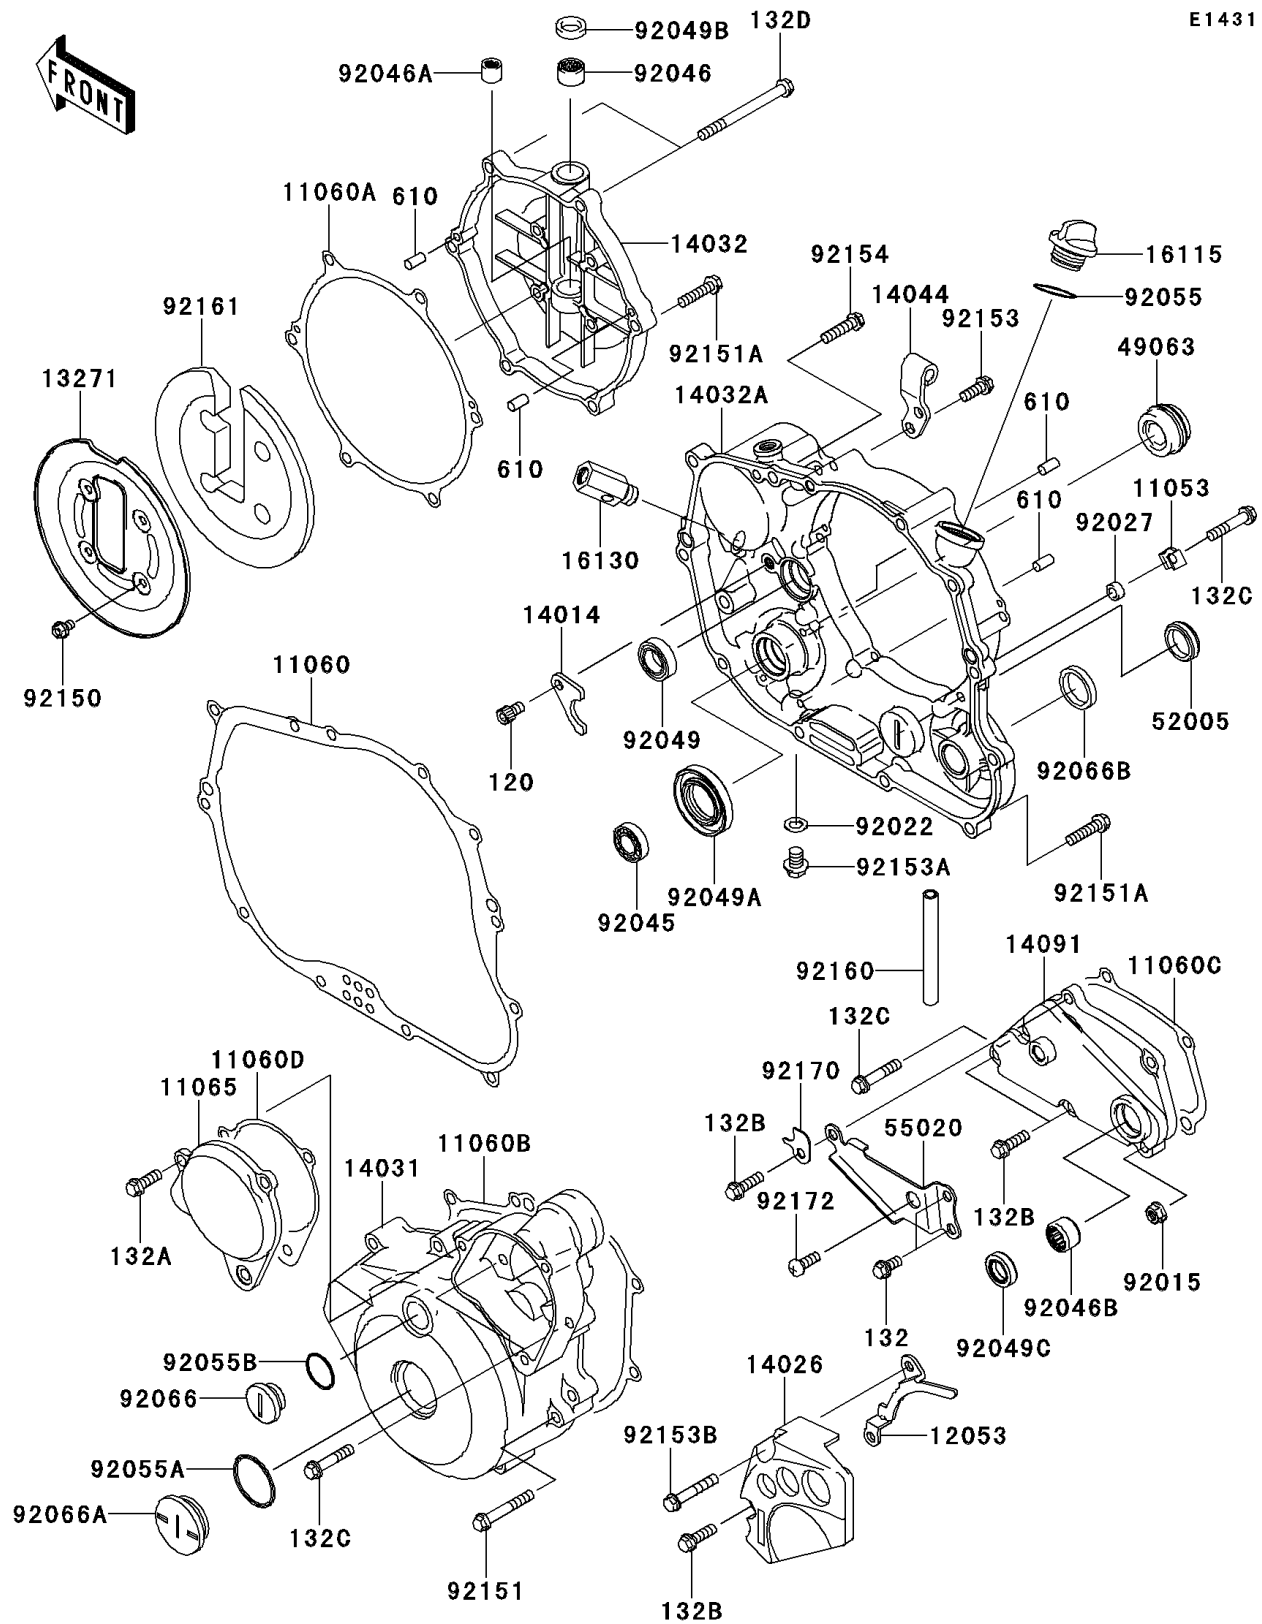

2011 KLX250S (Canada Only)

PARTS DIAGRAM

Engine Cover(s)

2011 KLX250S (Canada Only)

PARTS LIST

Engine Cover(s)

ITEM NAME	PART NUMBER	QUANTITY
-----------	-------------	----------
