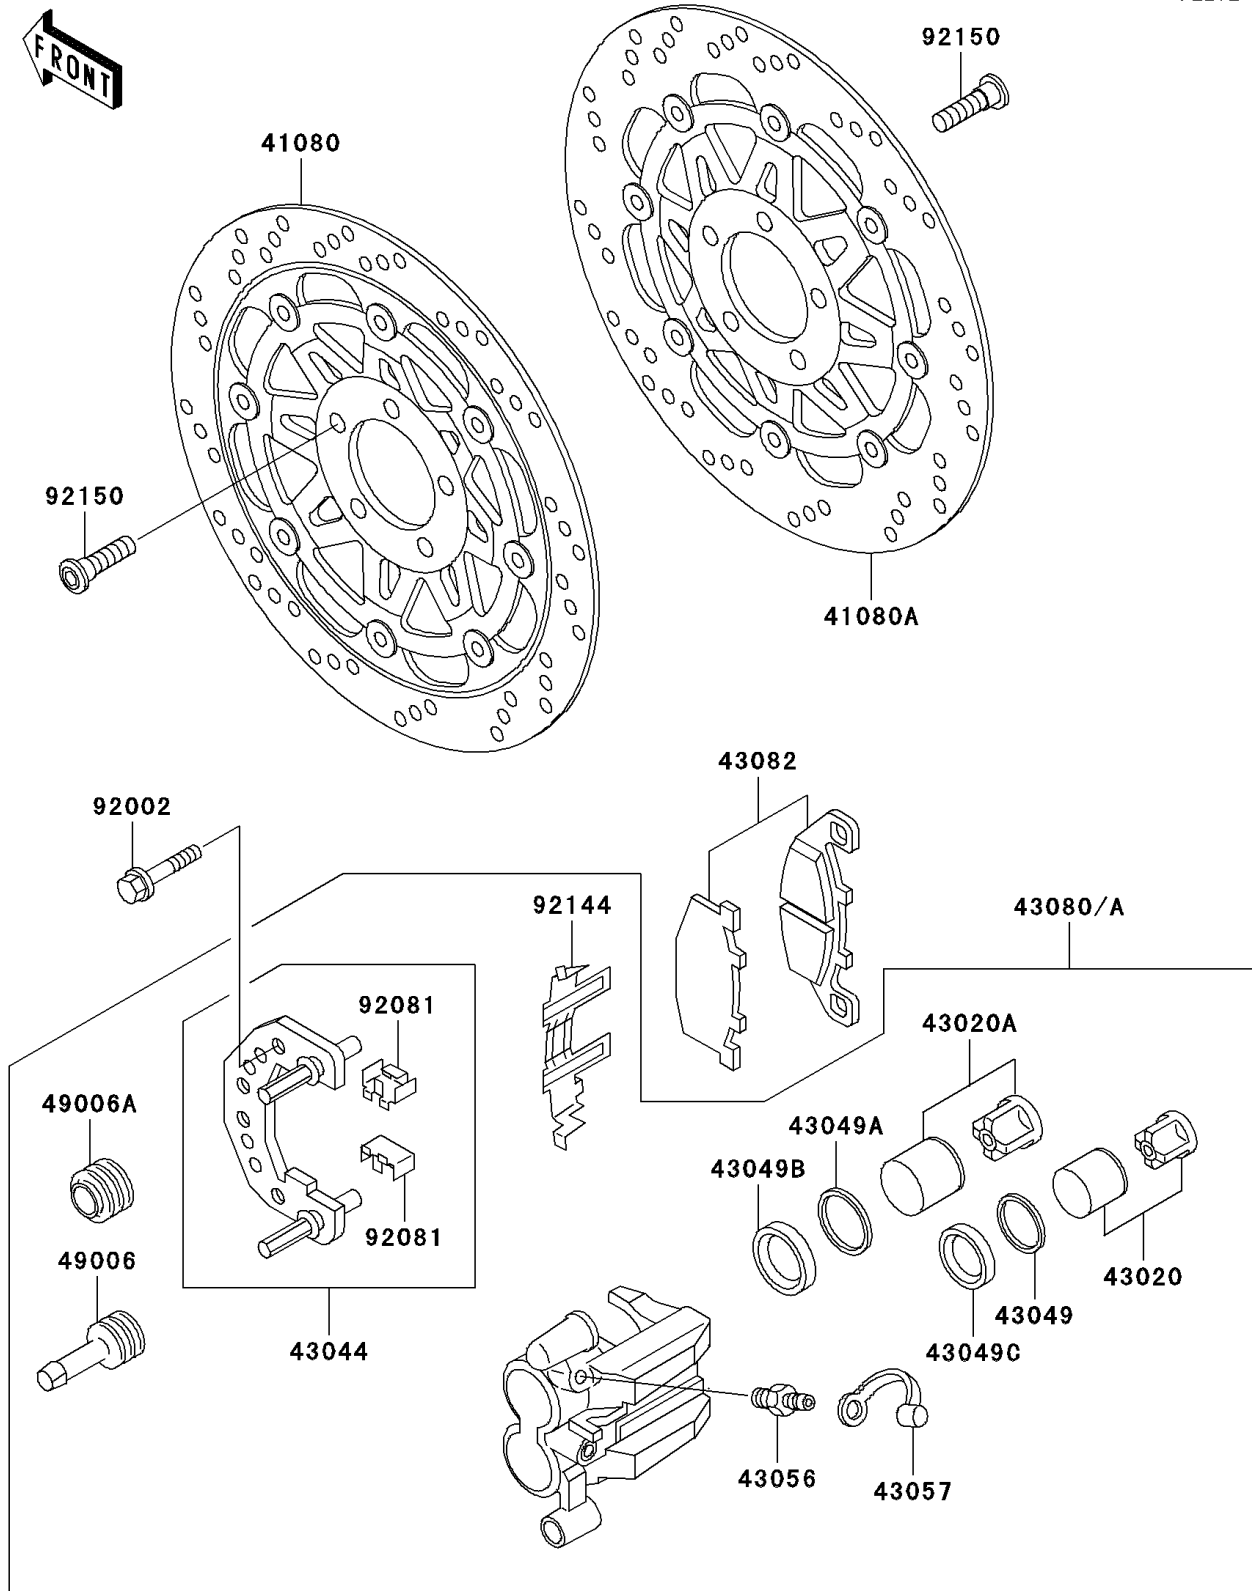

2005 Concours

PARTS DIAGRAM

Front Brake

F2292

2005 Concours

PARTS LIST

Front Brake

ITEM NAME

PART NUMBER

QUANTITY
