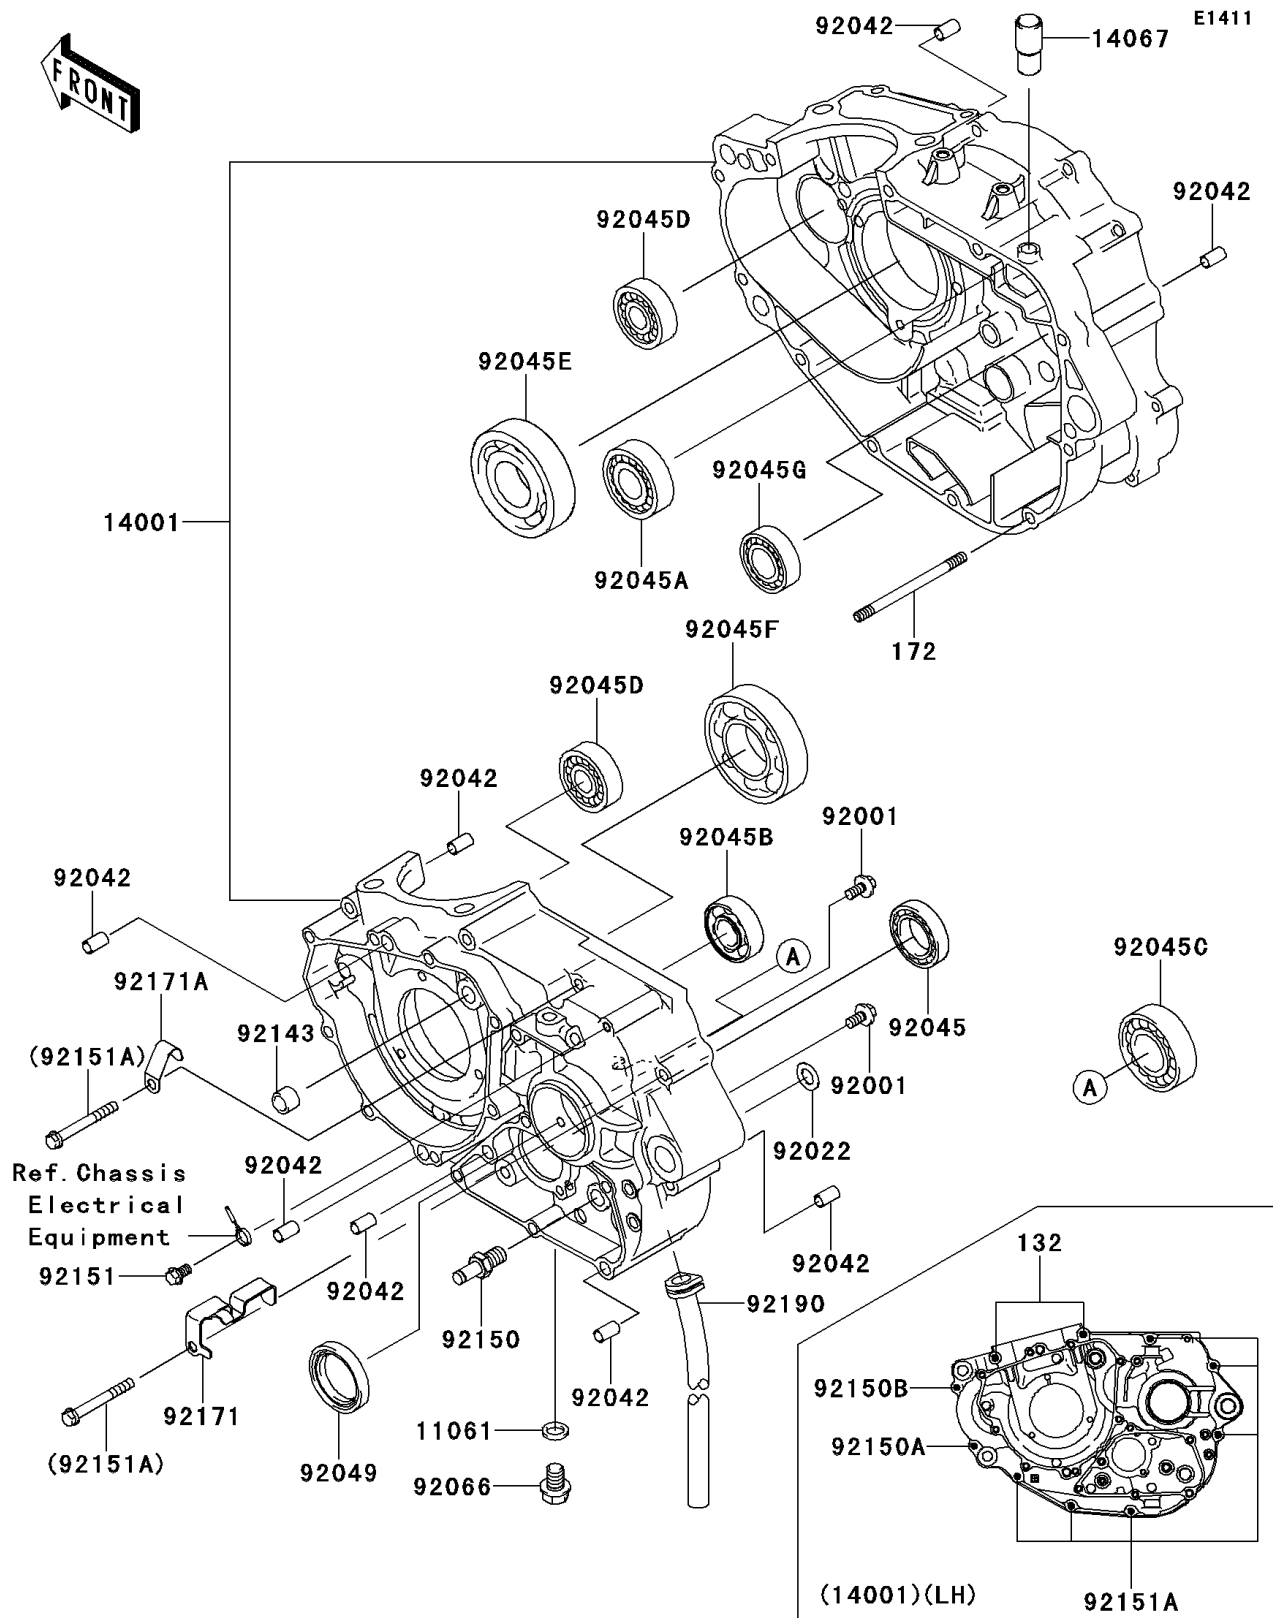

2011 KLX250S (Canada Only)

PARTS DIAGRAM

Crankcase

2011 KLX250S (Canada Only)

PARTS LIST

Crankcase

ITEM NAME	PART NUMBER	QUANTITY
-----------	-------------	----------
