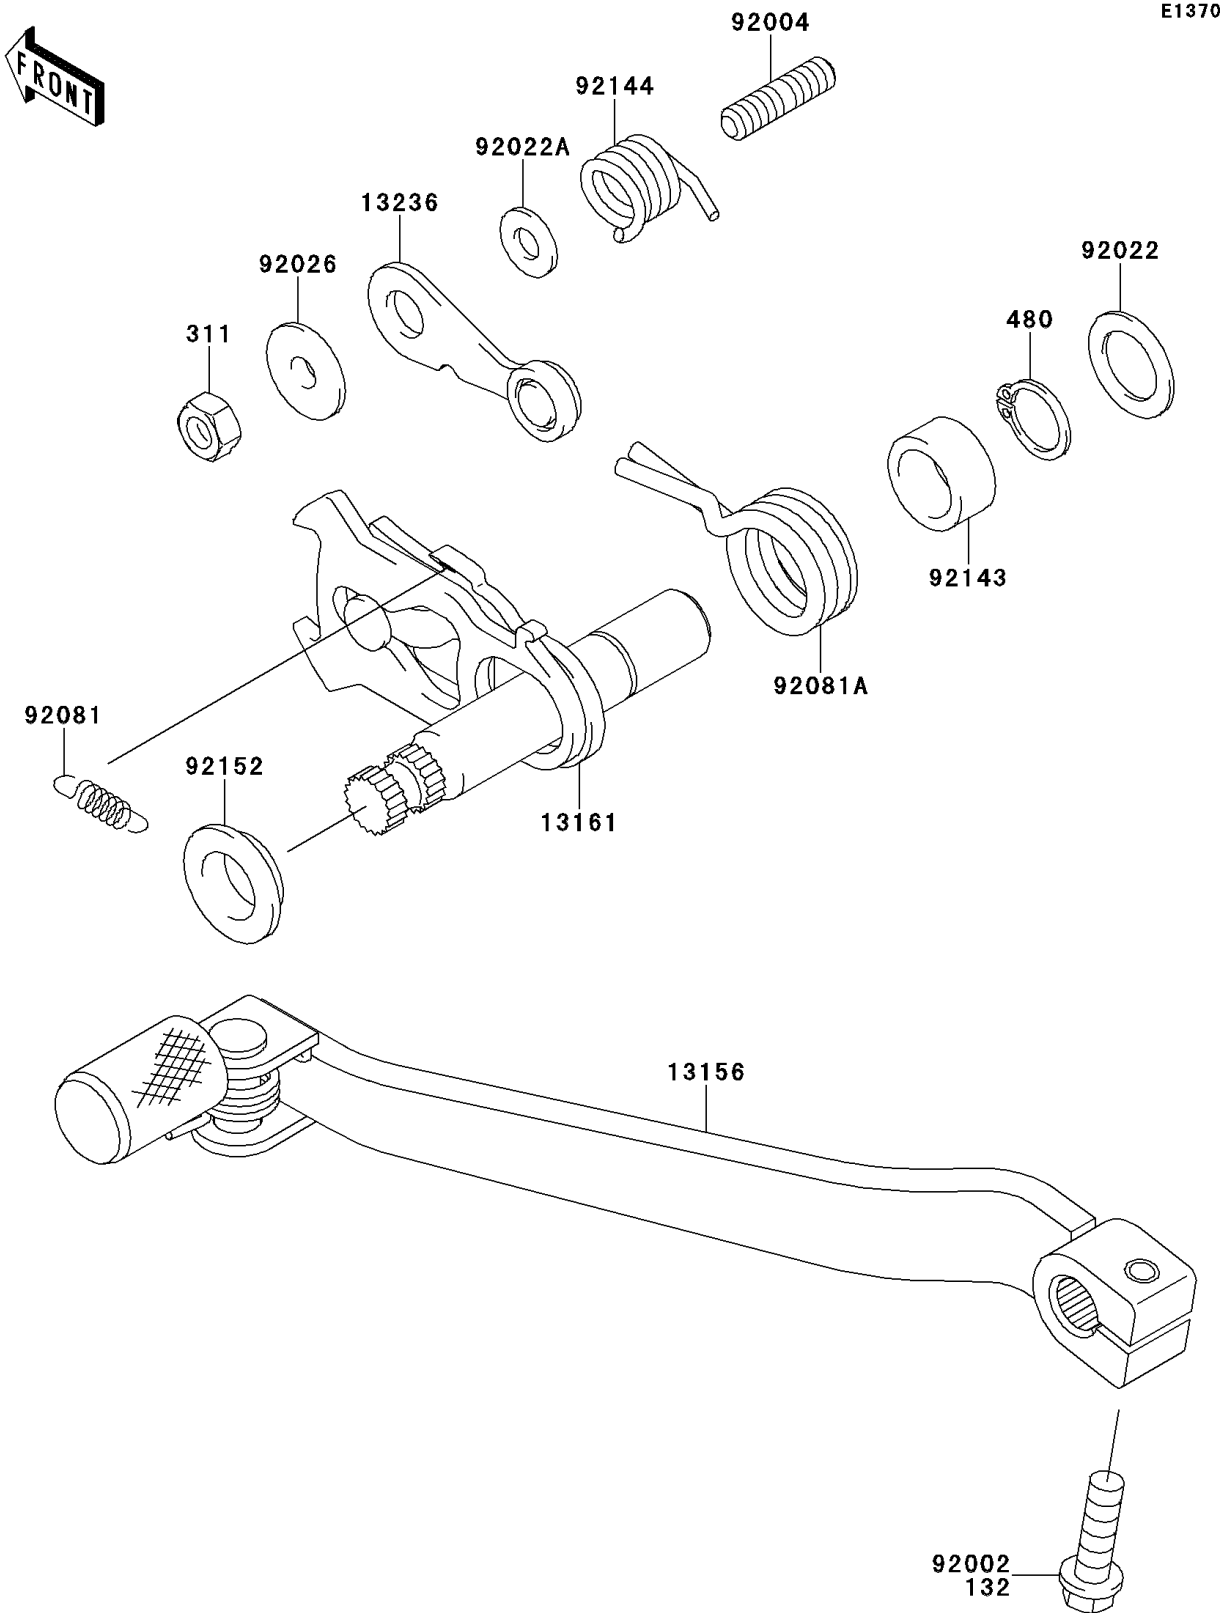

2011 KLX250S (Canada Only)

PARTS DIAGRAM

Gear Change Mechanism

2011 KLX250S (Canada Only)

PARTS LIST

Gear Change Mechanism

ITEM NAME	PART NUMBER	QUANTITY
-----------	-------------	----------
