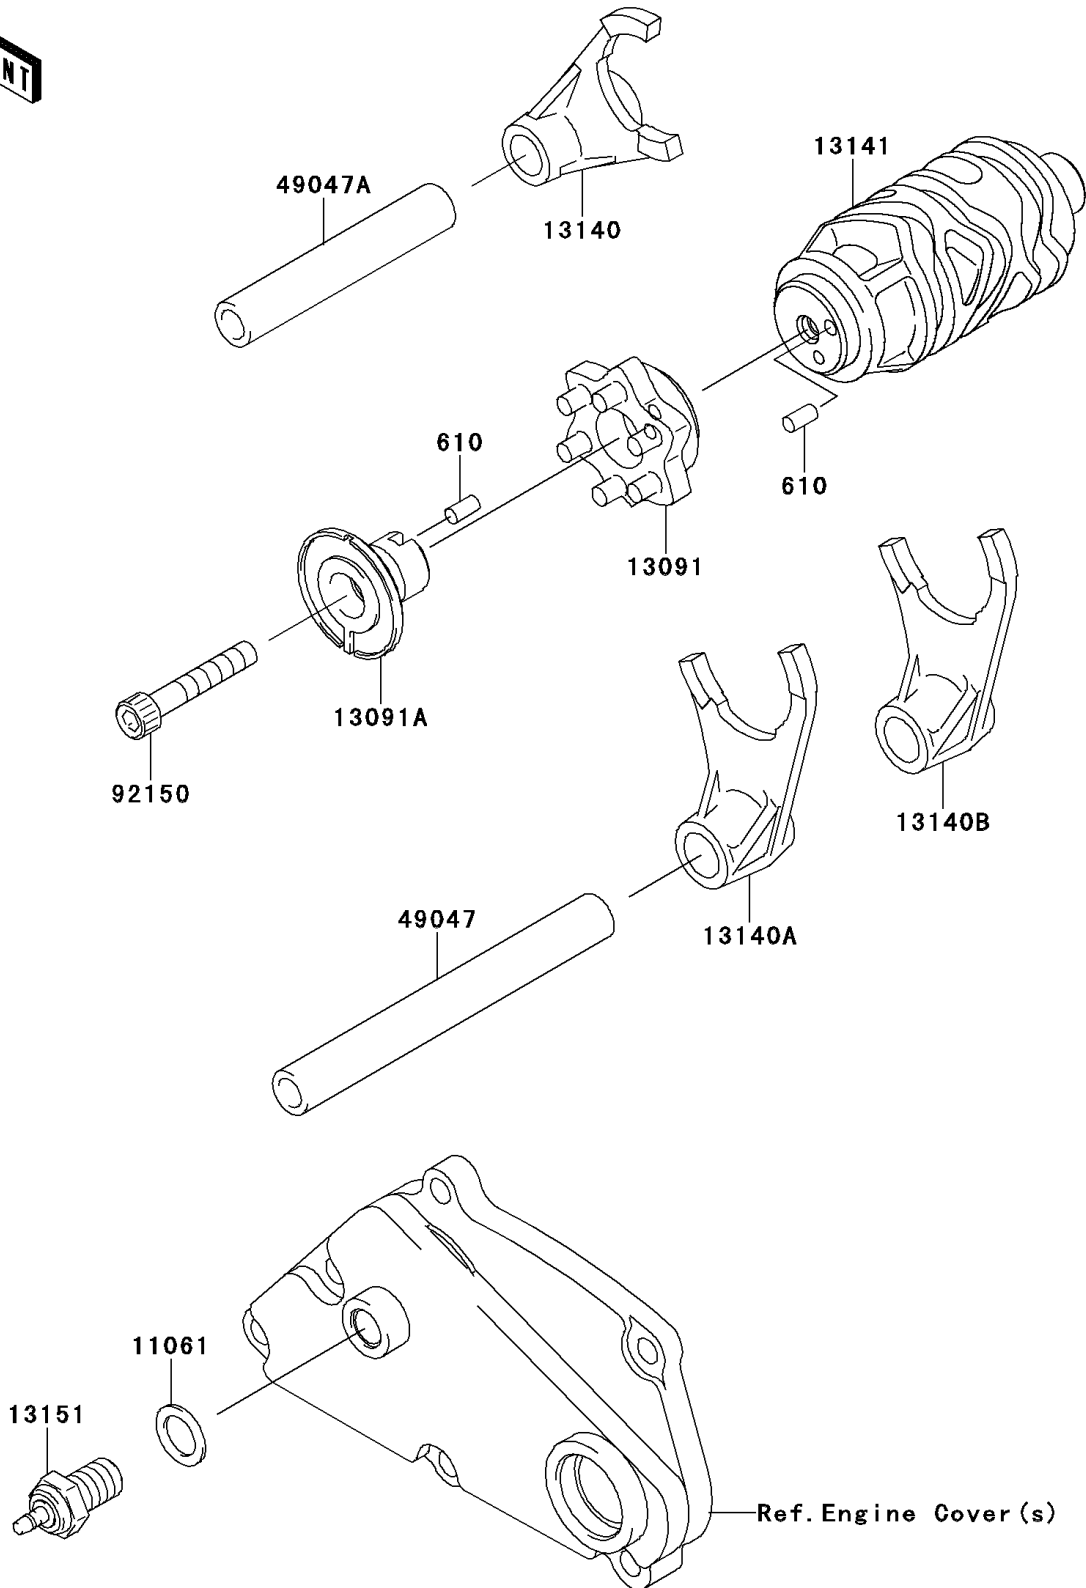

2011 KLX250S (Canada Only)

PARTS DIAGRAM

Gear Change Drum/Shift Fork(s)

E1362