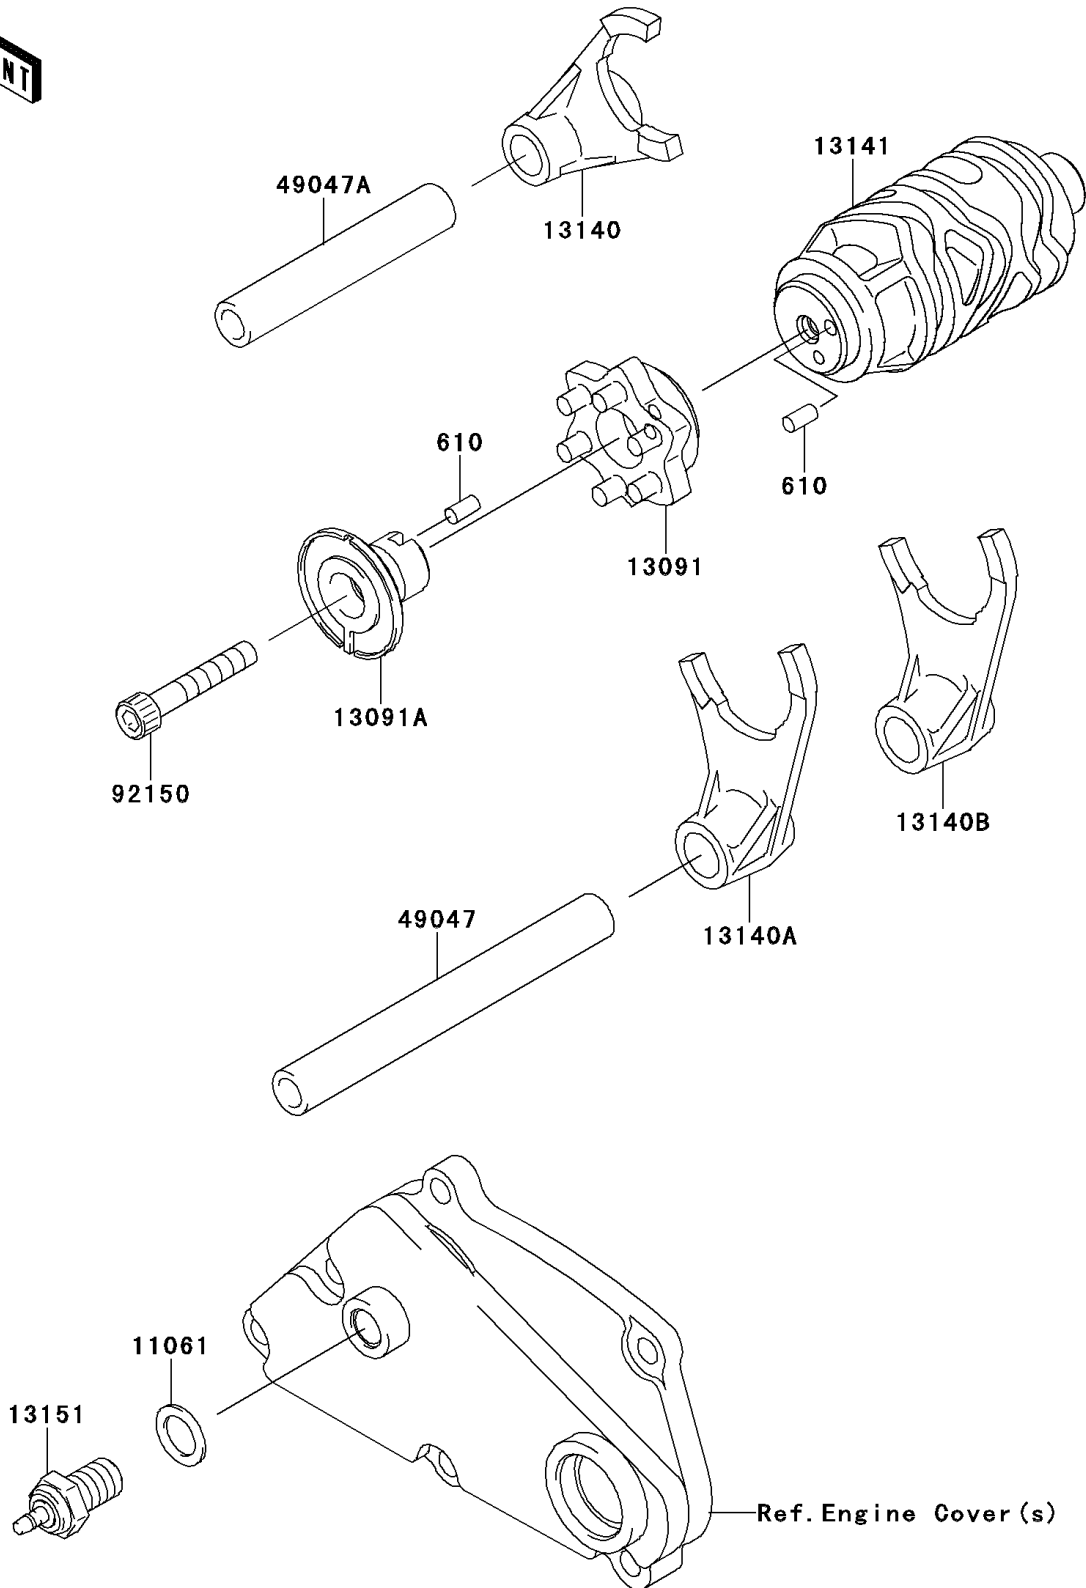

2010 KLX[®] 250S

PARTS DIAGRAM

Gear Change Drum/Shift Fork(s)

E1362

2010 KLX[®] 250S

PARTS LIST

Gear Change Drum/Shift Fork(s)

ITEM NAME

PART NUMBER

QUANTITY
