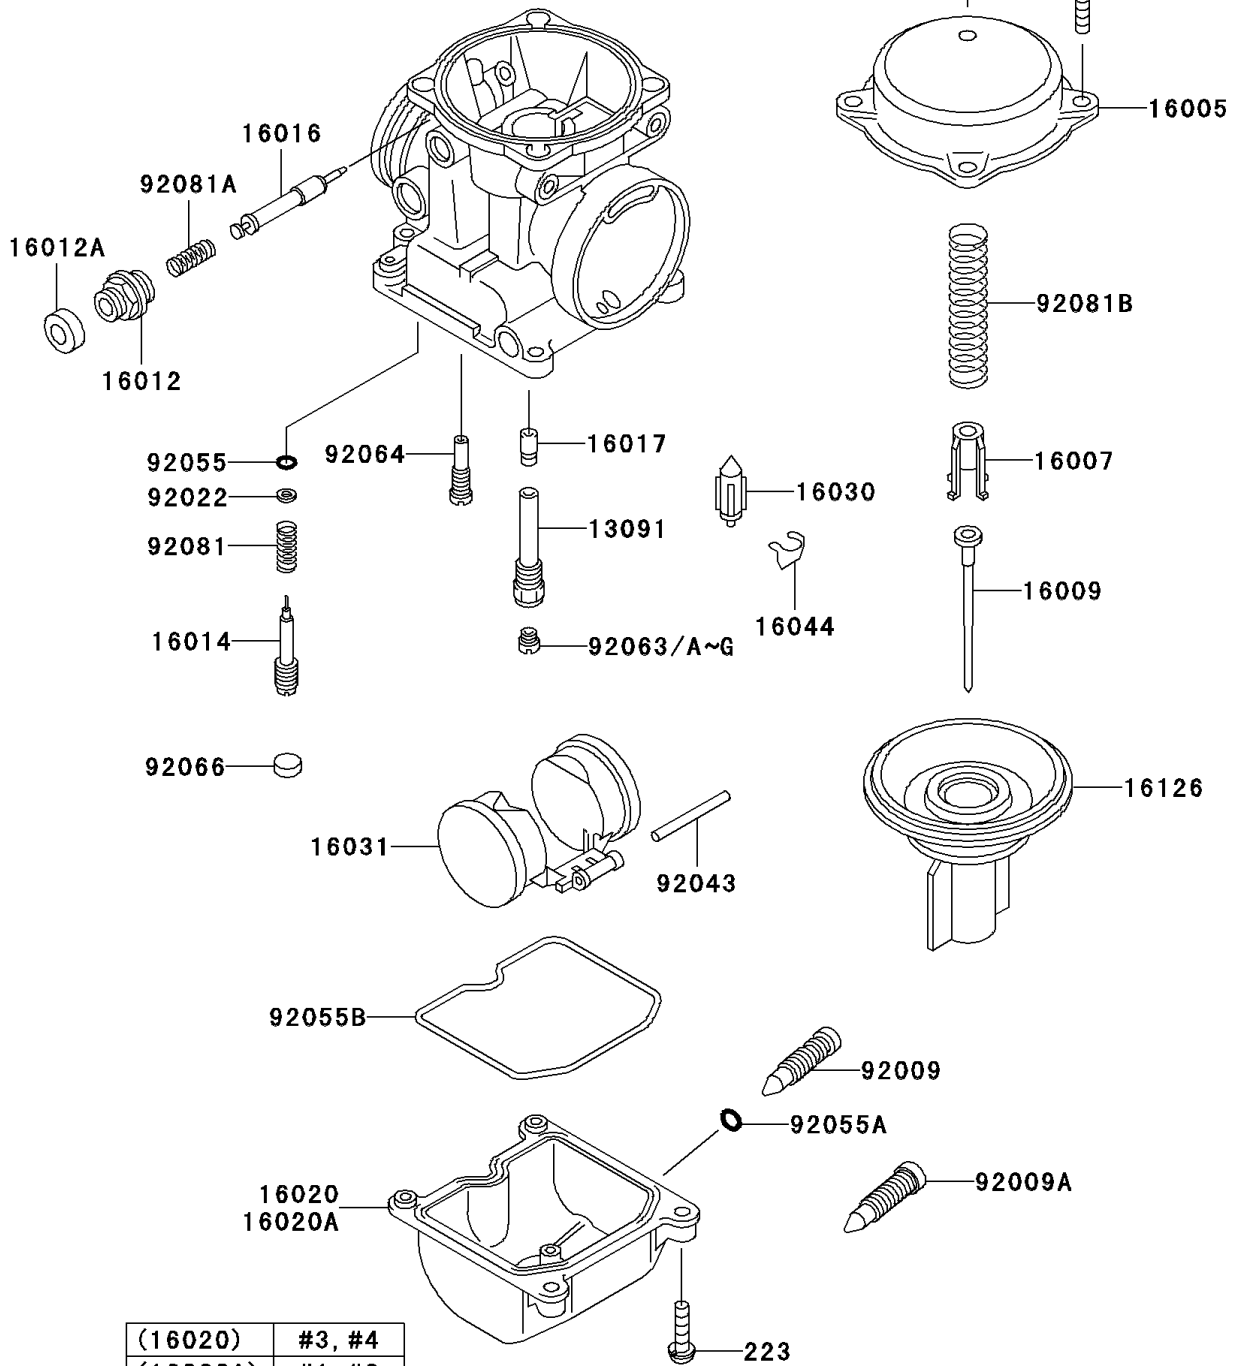

## PARTS DIAGRAM

### Carburetor Parts

E1612

(16020)	#3, #4
(16020A)	#1, #2

### Carburetor Parts

ITEM NAME	PART NUMBER	QUANTITY
HOLDER,NEEDLE JET (Ref # 13091)	13091-1259	4
TOP-CHAMBER,MIXING (Ref # 16005)	16005-1056	4
SEAT-SPRING,THROTTLE VALVE (Ref # 16007)	16007-1120	4
NEEDLE-JET,N52M (Ref # 16009)	16009-1326	4
CAP-STARTER PLUNGER (Ref # 16012)	16012-1051	4
CAP-STARTER PLUNGER (Ref # 16012A)	16012-1052	4
SCREW-PILOT AIR (Ref # 16014)	16014-1054	4
PLUNGER,STARTER (Ref # 16016)	16016-1061	4
JET-NEEDLE (Ref # 16017)	16017-1316	4
CHAMBER-FLOAT,RH,SIDE (Ref # 16020)	16020-1054	2
CHAMBER-FLOAT,LH,SIDE (Ref # 16020A)	16020-1055	2
VALVE-FLOAT (Ref # 16030)	16030-1007	4
FLOAT (Ref # 16031)	16031-1056	4
CLAMP,FLOAT VALVE (Ref # 16044)	16044-007	4
VALVE,VACUUM (Ref # 16126)	16126-1160	4
SCREW,DRAIN,M6X1.0 (Ref # 92009)	92009-1487	4
SCREW,DRAIN,M6X0.75 (Ref # 92009A)	92009-1551	4
WASHER,PLAIN (Ref # 92022)	92022-1003	4
PIN,FLOAT (Ref # 92043)	92043-1207	4
RING-O,PILOT ADJUST (Ref # 92055)	92055-1002	4
RING-O (Ref # 92055A)	92055-1053	4
RING-O,FLOAT CHAMBER (Ref # 92055B)	92055-1222	4
JET-MAIN,#125 (Ref # 92063A)	92063-1069	4
JET-MAIN,#128 (Ref # 92063D)	92063-1074	4
JET-MAIN,#130 (Ref # 92063F)	92063-1075	4
SCREW-PAN-WS-CROS (Ref # 223)	223C0416	16
SCREW-PAN-WSP-CROS (Ref # 225)	225C0418	15
JET-PILOT,#35 (Ref # 92064)	92064-1101	4
PLUG,PILOT AIR SCREW,6.9X2 (Ref # 92066)	92066-1051	4

### Carburetor Parts

ITEM NAME	PART NUMBER	QUANTITY
SPRING,PILOT ADJUST SCREW (Ref # 92081)	92081-1002	4
SPRING,STARTER PLUNGER (Ref # 92081A)	92081-1761	4
SPRING,VACUUM VALVE (Ref # 92081B)	92081-1925	4
JET-MAIN,#135 (Ref # 92063)	92063-1014	4
JET-MAIN,#120 (Ref # 92063B)	92063-1072	4
JET-MAIN,#122 (Ref # 92063C)	92063-1073	4
JET-MAIN,#130 (Ref # 92063E)	92063-1075	4
JET-MAIN,#132 (Ref # 92063G)	92063-1076	4