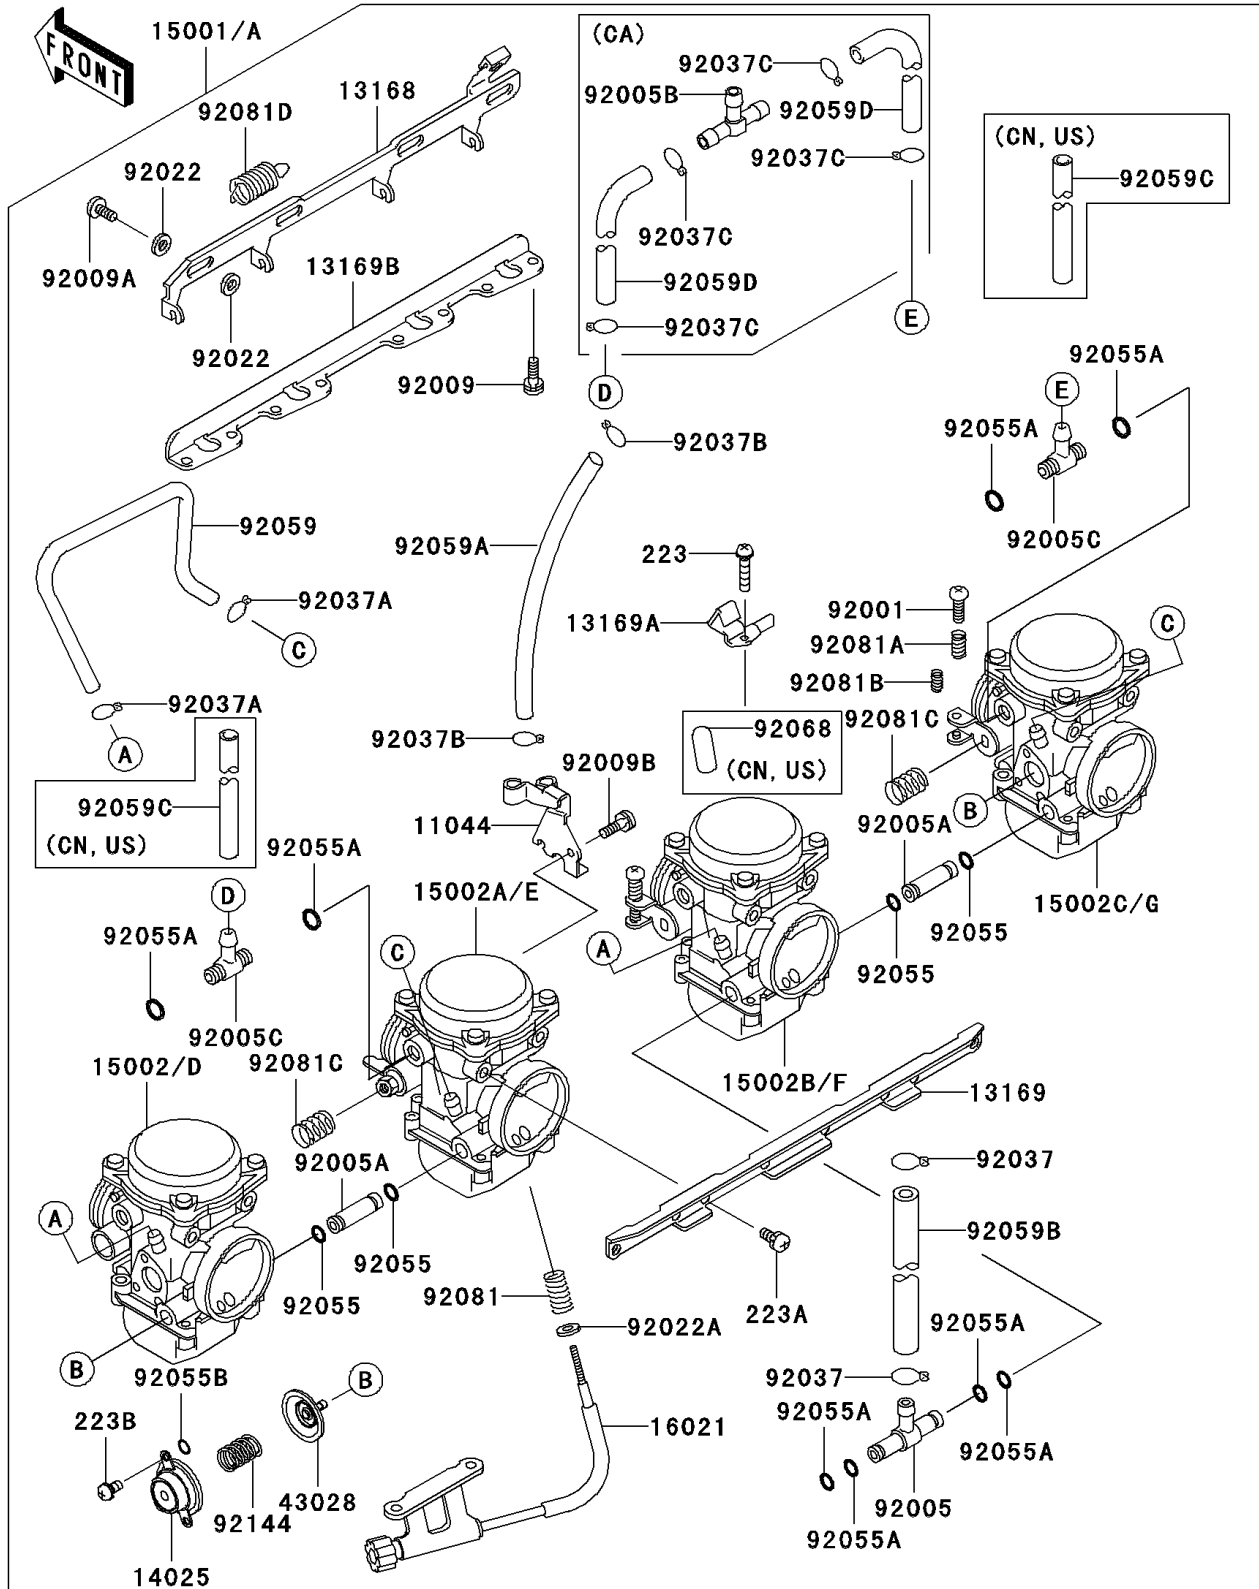

2005 Concours

PARTS DIAGRAM

Carburetor

E1611

2005 Concours

PARTS LIST

Carburetor

| ITEM NAME | PART NUMBER | QUANTITY |
|--|-------------|----------|
| BRACKET,THROTTLE CABLE (Ref # 11044) | 11044-1546 | 1 |
| LEVER,STARTER (Ref # 13168) | 13168-1245 | 1 |
| PLATE,CARBURETOR STAY,UPP (Ref # 13169) | 13169-1869 | 1 |
| PLATE,STARTER CABLE (Ref # 13169A) | 13169-1871 | 1 |
| PLATE,CARBURETOR STAY,LWR,6MM (Ref # 13169B) | 13169-1873 | 1 |
| COVER,AIR CUT VALVE (Ref # 14025) | 14025-1903 | 2 |
| SCREW-THROTTLE STOP (Ref # 16021) | 16021-1101 | 1 |
| DIAPHRAGM,5.9MM,AIR CUT VALVE (Ref # 43028) | 43028-1053 | 2 |
| BOLT,THROTTLE ADJUST (Ref # 92001) | 92001-1998 | 3 |
| FITTING,FUEL,T-TYPE (Ref # 92005) | 92005-1108 | 1 |
| FITTING,FUEL,I-TYPE (Ref # 92005A) | 92005-1109 | 2 |
| FITTING,T-TYPE (Ref # 92005C) | 92005-1125 | 2 |
| SCREW,6X16 (Ref # 92009) | 92009-1129 | 8 |
| SCREW (Ref # 92009A) | 92009-1262 | 3 |
| SCREW,5X10 (Ref # 92009B) | 92009-1365 | 1 |
| WASHER,6.1X11X0.8,POLYACETAL (Ref # 92022) | 92022-1199 | 6 |
| WASHER,PLAIN,STOP SPRING (Ref # 92022A) | 92022-1480 | 1 |
| CLAMP,FUEL TUBE (Ref # 92037) | 92037-1075 | 2 |
| CLAMP,TUBE (Ref # 92037A) | 92037-1142 | 4 |
| SCREW-PAN-WS-CROS (Ref # 223) | 223C0420 | 1 |
| SCREW-PAN-WS-CROS (Ref # 223A) | 223C0510 | 8 |
| SCREW-PAN-WS-CROS (Ref # 223B) | 223D0408 | 4 |
| CLAMP,TUBE (Ref # 92037B) | 92037-1477 | 2 |
| RING-O (Ref # 92055) | 92055-1004 | 4 |
| RING-O (Ref # 92055A) | 92055-1223 | 8 |
| RING-O (Ref # 92055B) | 92055-1245 | 2 |
| TUBE,3.5X6.5X180 (Ref # 92059) | 92059-1140 | 2 |
| TUBE,5X9X200 (Ref # 92059A) | 92059-1173 | 1 |
| TUBE,7.3X12.5X260 (Ref # 92059B) | 92059-1492 | 1 |