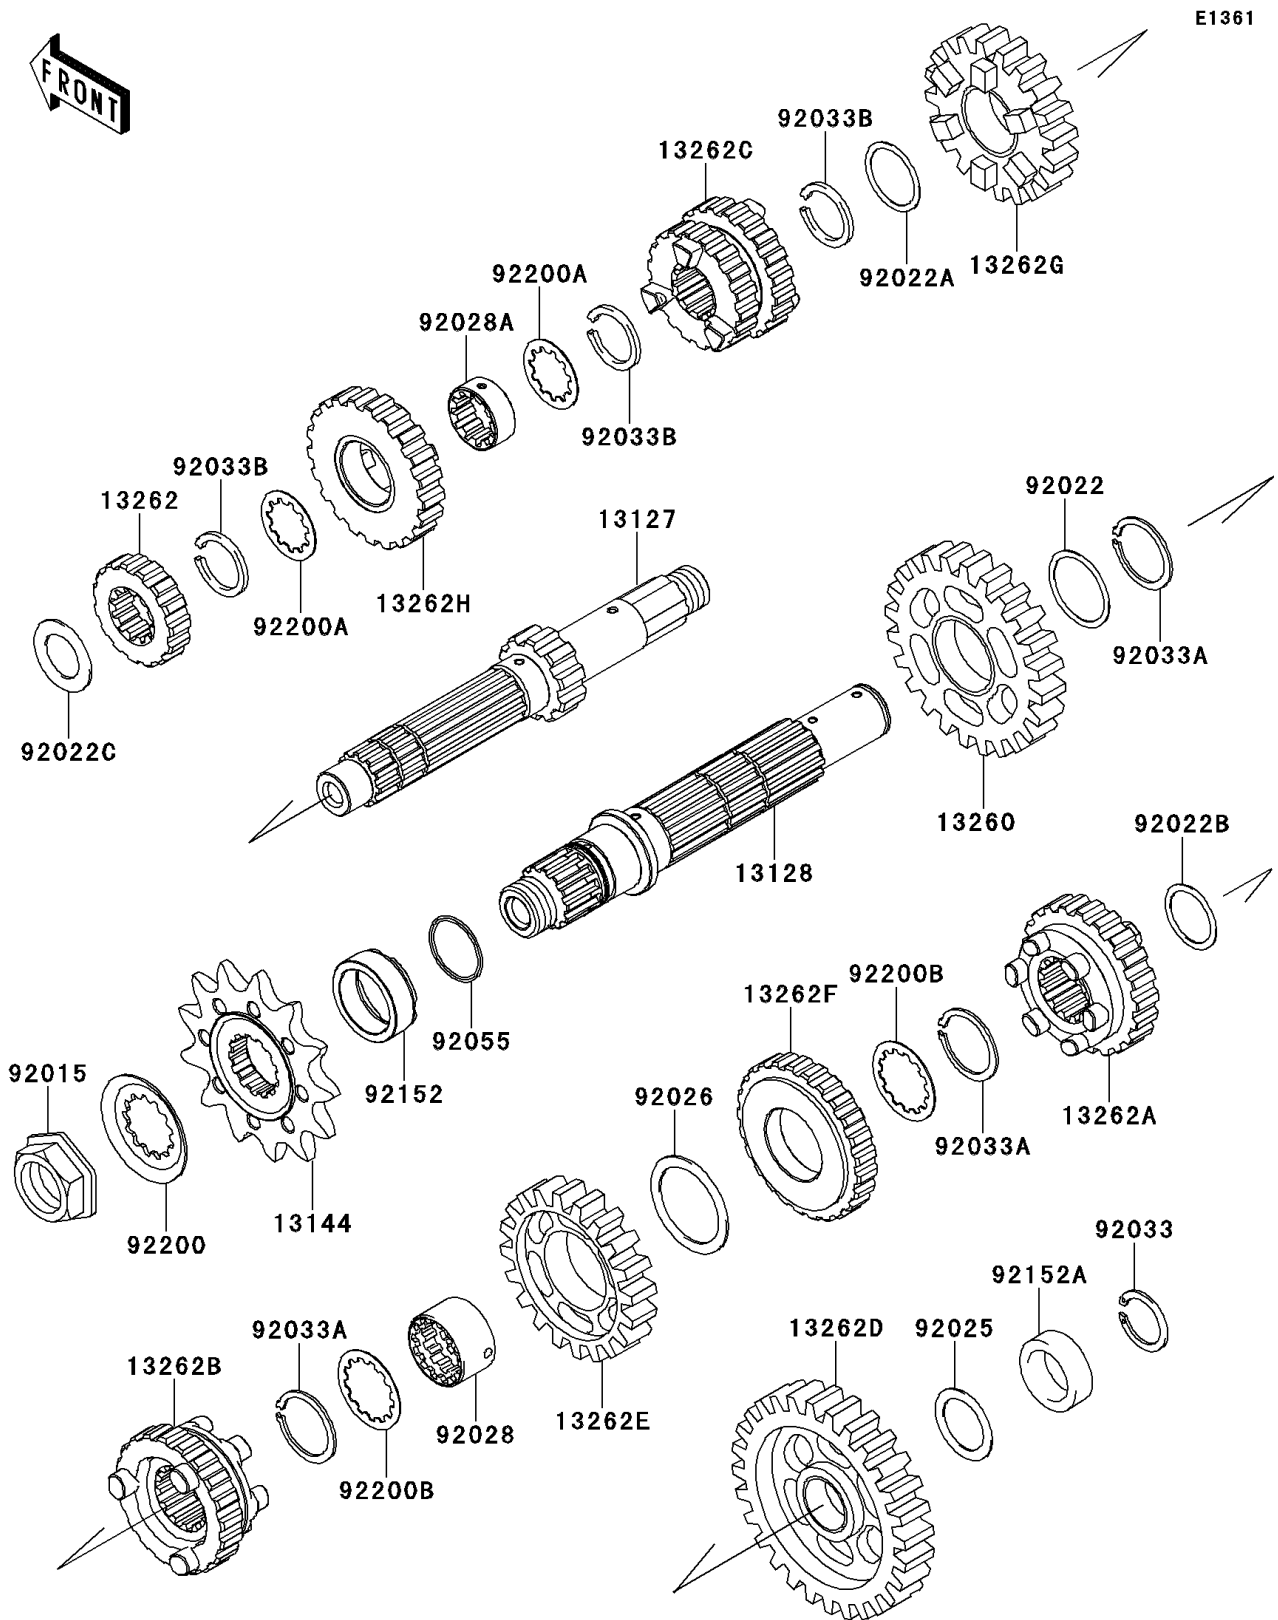

2011 KLX250S (Canada Only)

PARTS DIAGRAM

Transmission

2011 KLX250S (Canada Only)

PARTS LIST

Transmission

ITEM NAME

PART NUMBER

QUANTITY
