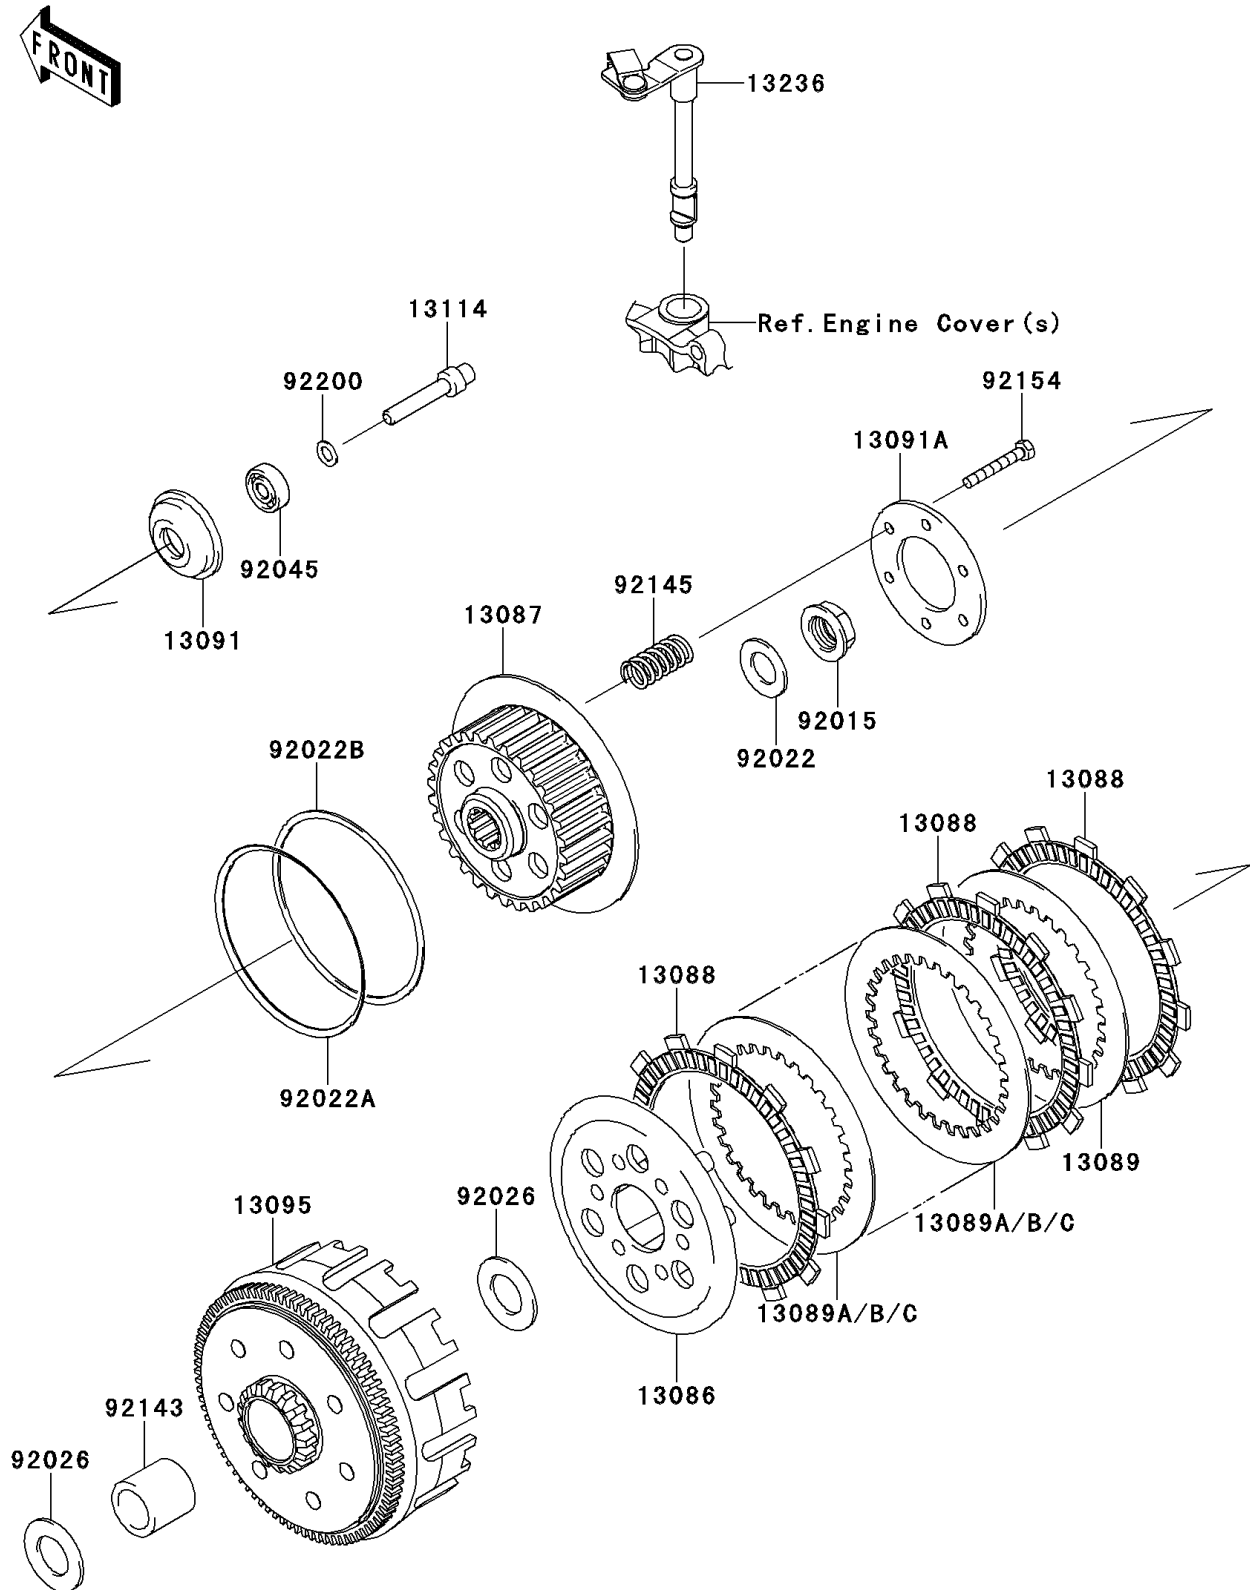

2011 KLX250S (Canada Only)

PARTS DIAGRAM

Clutch

E1350

2011 KLX250S (Canada Only)

PARTS LIST

Clutch

ITEM NAME

PART NUMBER

QUANTITY
