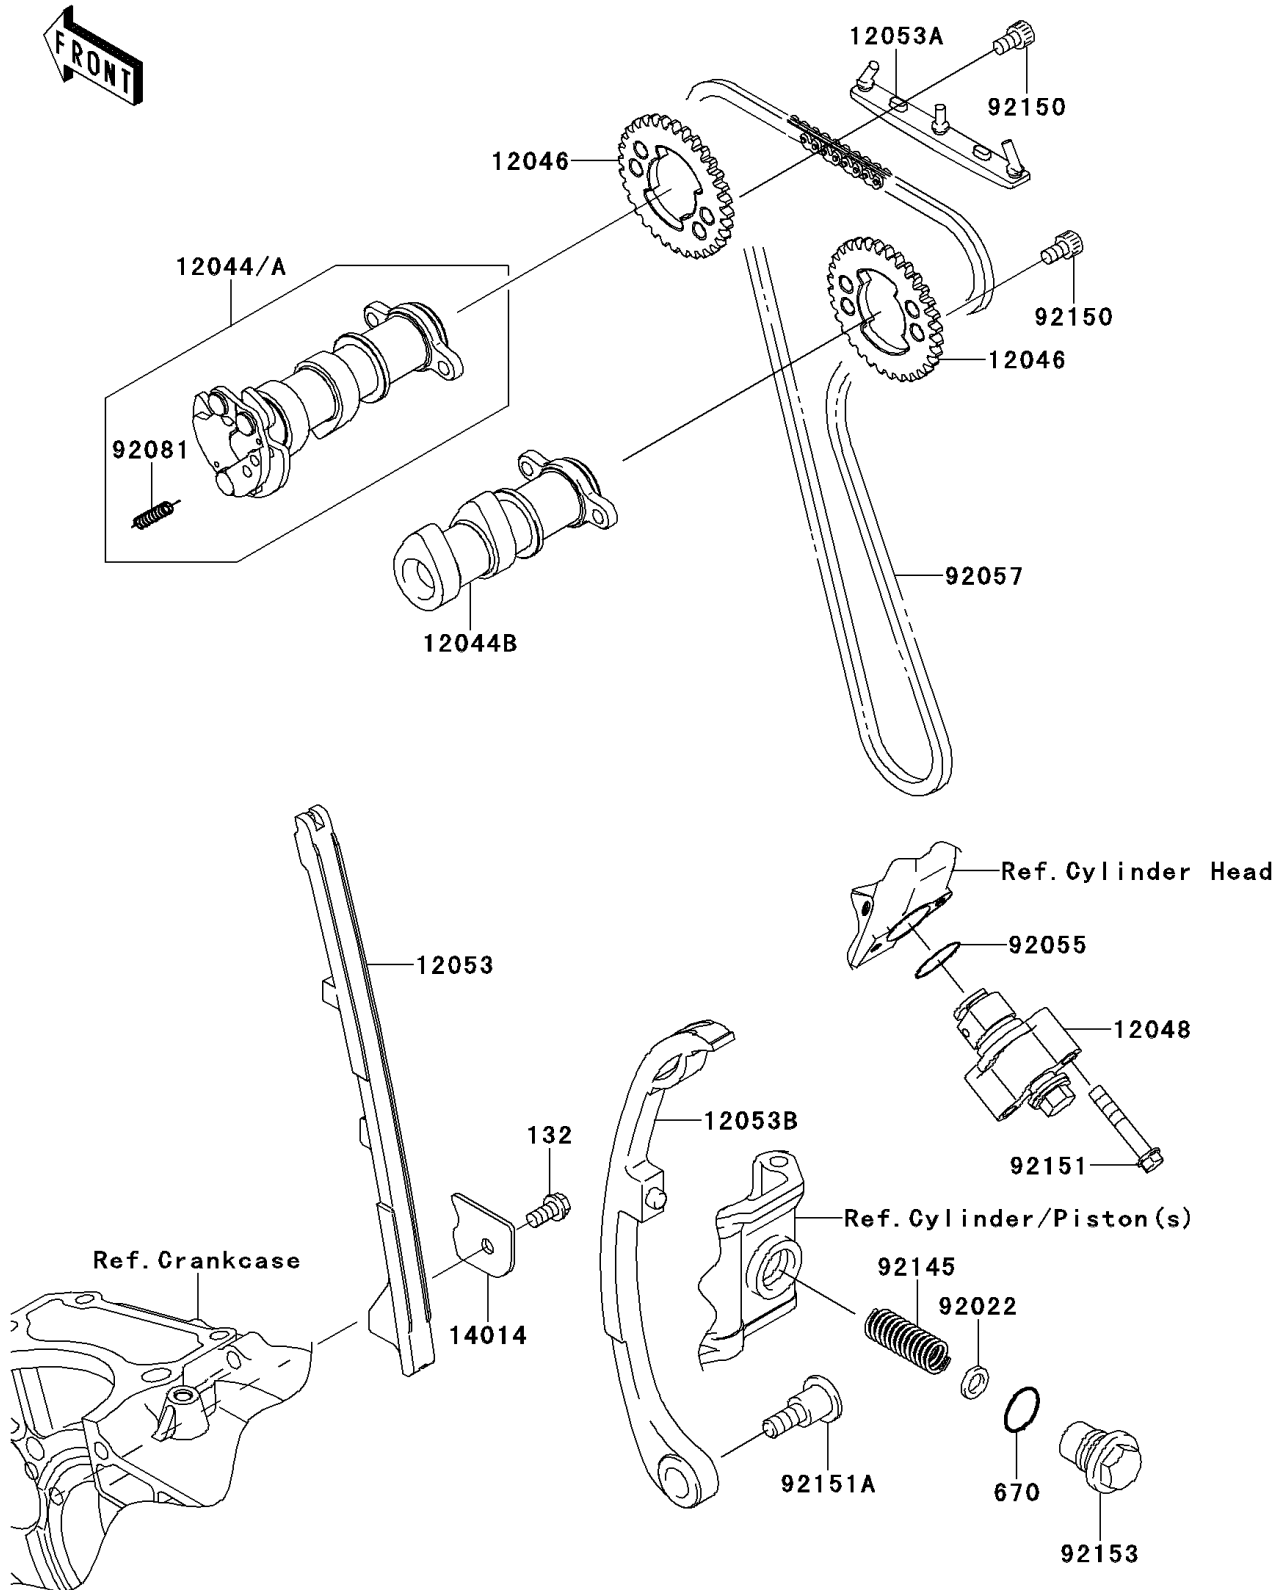

2012 KLX[®] 250S

PARTS DIAGRAM

Camshaft(s)/Tensioner

E1230

2012 KLX[®] 250S

PARTS LIST

Camshaft(s)/Tensioner

ITEM NAME

PART NUMBER

QUANTITY
