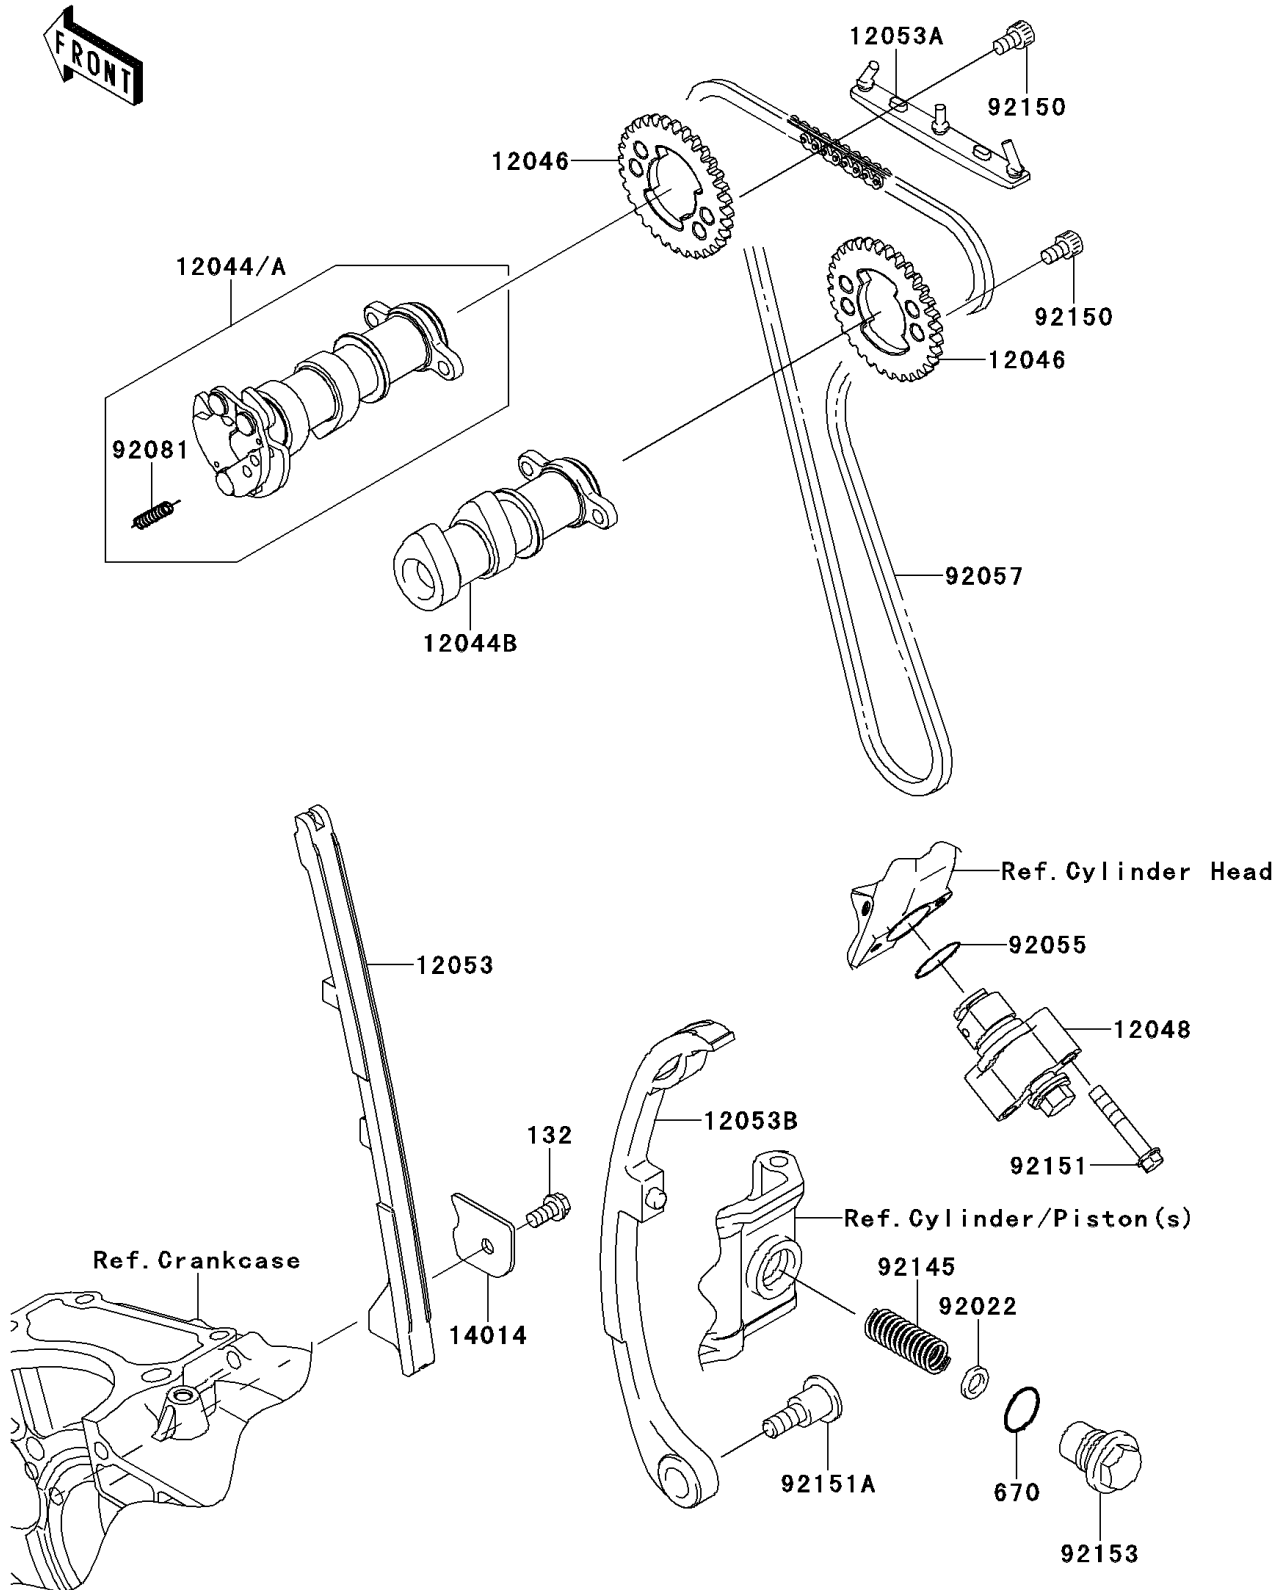

2011 KLX250S (Canada Only)

PARTS DIAGRAM

Camshaft(s)/Tensioner

E1230

2011 KLX250S (Canada Only)

PARTS LIST

Camshaft(s)/Tensioner

ITEM NAME	PART NUMBER	QUANTITY
-----------	-------------	----------
