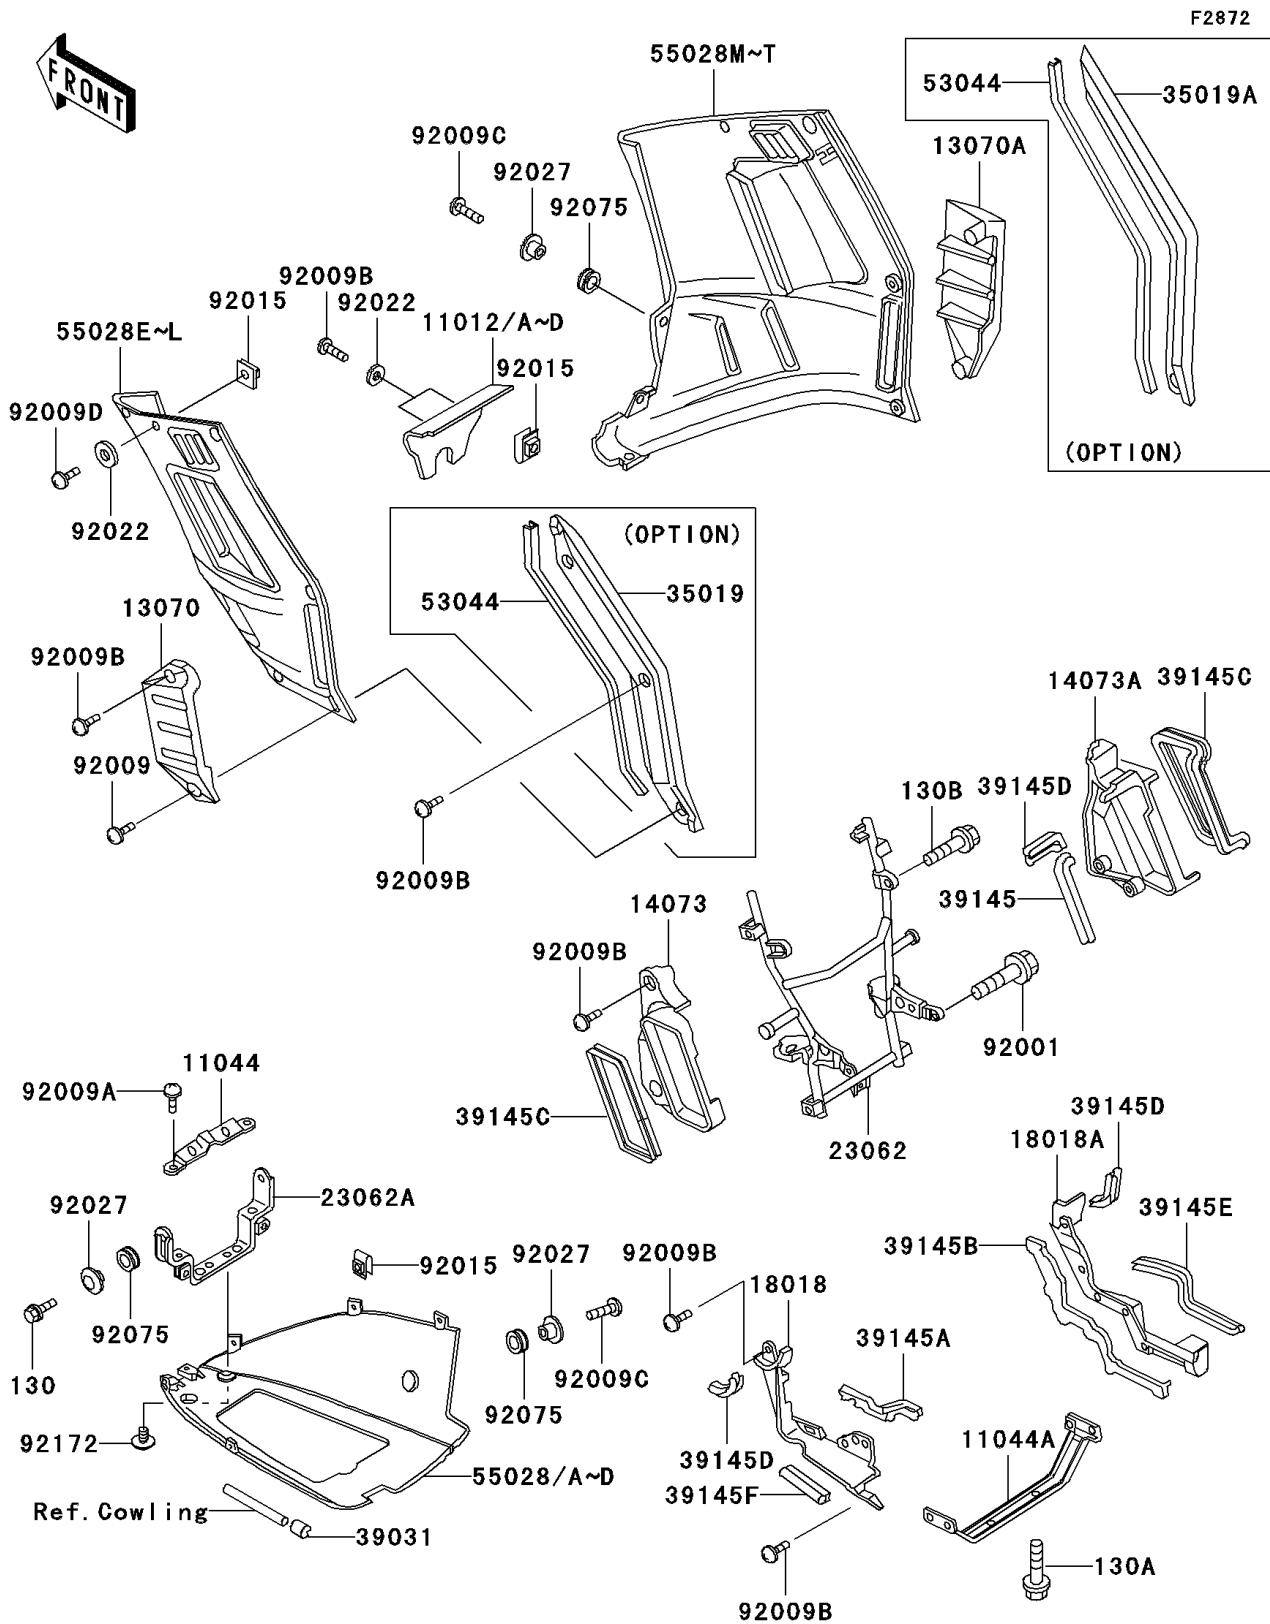

2000 Concours

PARTS DIAGRAM

Cowling Lower

2000 Concours

PARTS LIST

Cowling Lowers

Kawasaki

Let the Good Times Roll®

ITEM NAME

PART NUMBER

QUANTITY
