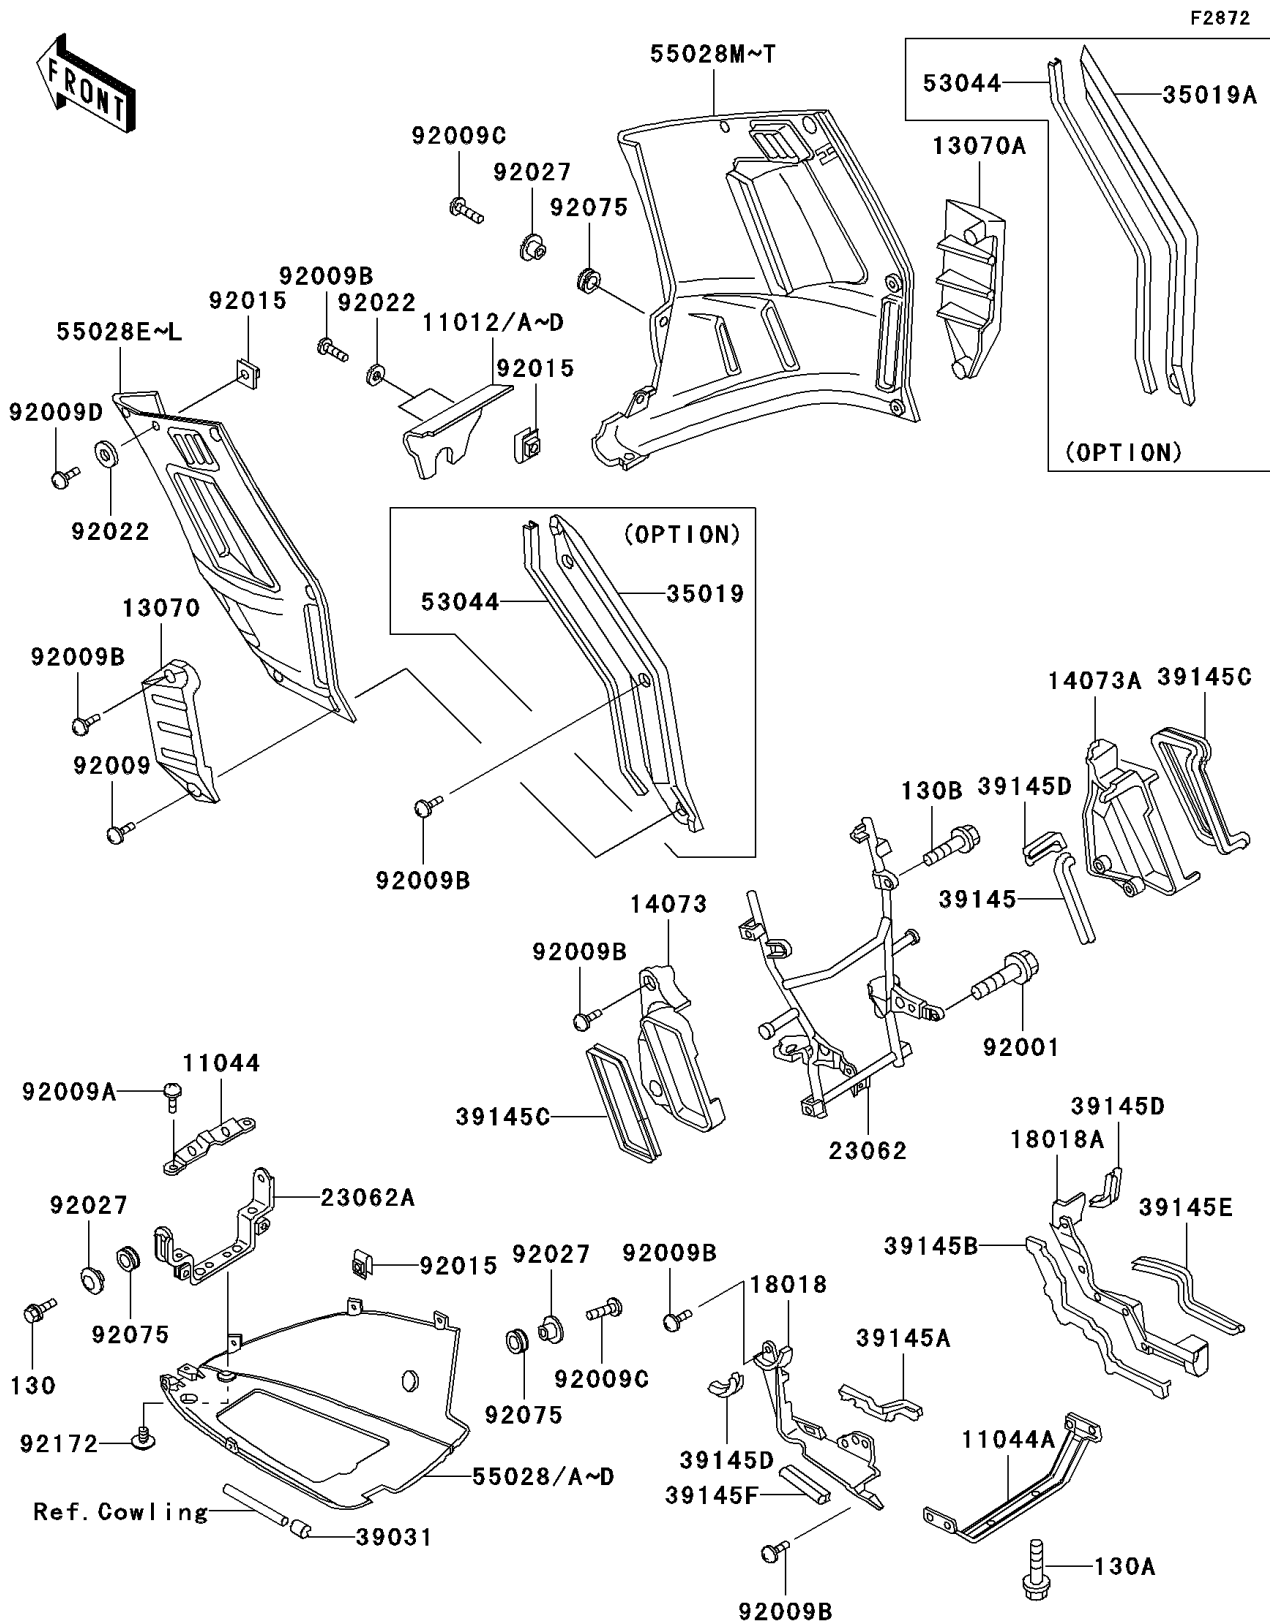

2000 Concours

PARTS DIAGRAM

Cowling Lower

2000 Concours

PARTS LIST

Cowling Lowers

ITEM NAME	PART NUMBER	QUANTITY
BRACKET,RESERVOIR TANK,UPP (Ref # 11044)	11044-1919	1
BRACKET,LOWER COWLING,RR (Ref # 11044A)	11044-1920	1
GUIDE,SIDE COWLING,LH (Ref # 13070)	13070-1171	1
GUIDE,SIDE COWLING,RH (Ref # 13070A)	13070-1172	1
DUCT,RADIATOR,RR,LH (Ref # 14073)	14073-1276	1
DUCT,RADIATOR,RR,RH (Ref # 14073A)	14073-1284	1
PLATE-HEAT GUARD,SIDE,LH (Ref # 18018)	18018-1068	1
PLATE-HEAT GUARD,SIDE,RH (Ref # 18018A)	18018-1069	1
BRACKET-COMP,RADIATOR (Ref # 23062)	23062-1064	1
BRACKET-COMP,LOWER COWLING,FR (Ref # 23062A)	23062-1065	1
FLAP,SIDE COWLING,LH (Ref # 35019)	35019-1193	1
FLAP,SIDE COWLING,RH (Ref # 35019A)	35019-1194	1
CAP-END,TRIM (Ref # 39031)	39031-1055	2
TRIM-SEAL,SIDE COWLING (Ref # 39145)	39145-1056	1
TRIM-SEAL,HEAT GUARD PLATE,LH (Ref # 39145A)	39145-1076	1
TRIM-SEAL,HEAT GUARD PLATE,RH (Ref # 39145B)	39145-1077	1
TRIM-SEAL,DUCT (Ref # 39145C)	39145-1078	2
TRIM-SEAL,HEAT GUARD (Ref # 39145D)	39145-1079	3
TRIM-SEAL,HEAT GUARD,RH (Ref # 39145E)	39145-1080	1
TRIM-SEAL,HEAT GUARD,LH (Ref # 39145F)	39145-1084	1
TRIM,INNER COWLING (Ref # 53044)	53044-1184	2
BOLT,FLANGED,10X41,BLACK (Ref # 92001)	92001-1844	2
SCREW,6X28,BLACK (Ref # 92009)	92009-1400	2
SCREW,5X10 (Ref # 92009A)	92009-1651	2
SCREW,6X14 (Ref # 92009B)	92009-1662	16
SCREW,6X18 (Ref # 92009C)	92009-1663	4
SCREW,6X22 (Ref # 92009D)	92009-1664	10
NUT,6MM (Ref # 92015)	92015-1602	16
WASHER,6X16X1 (Ref # 92022)	92022-1818	12