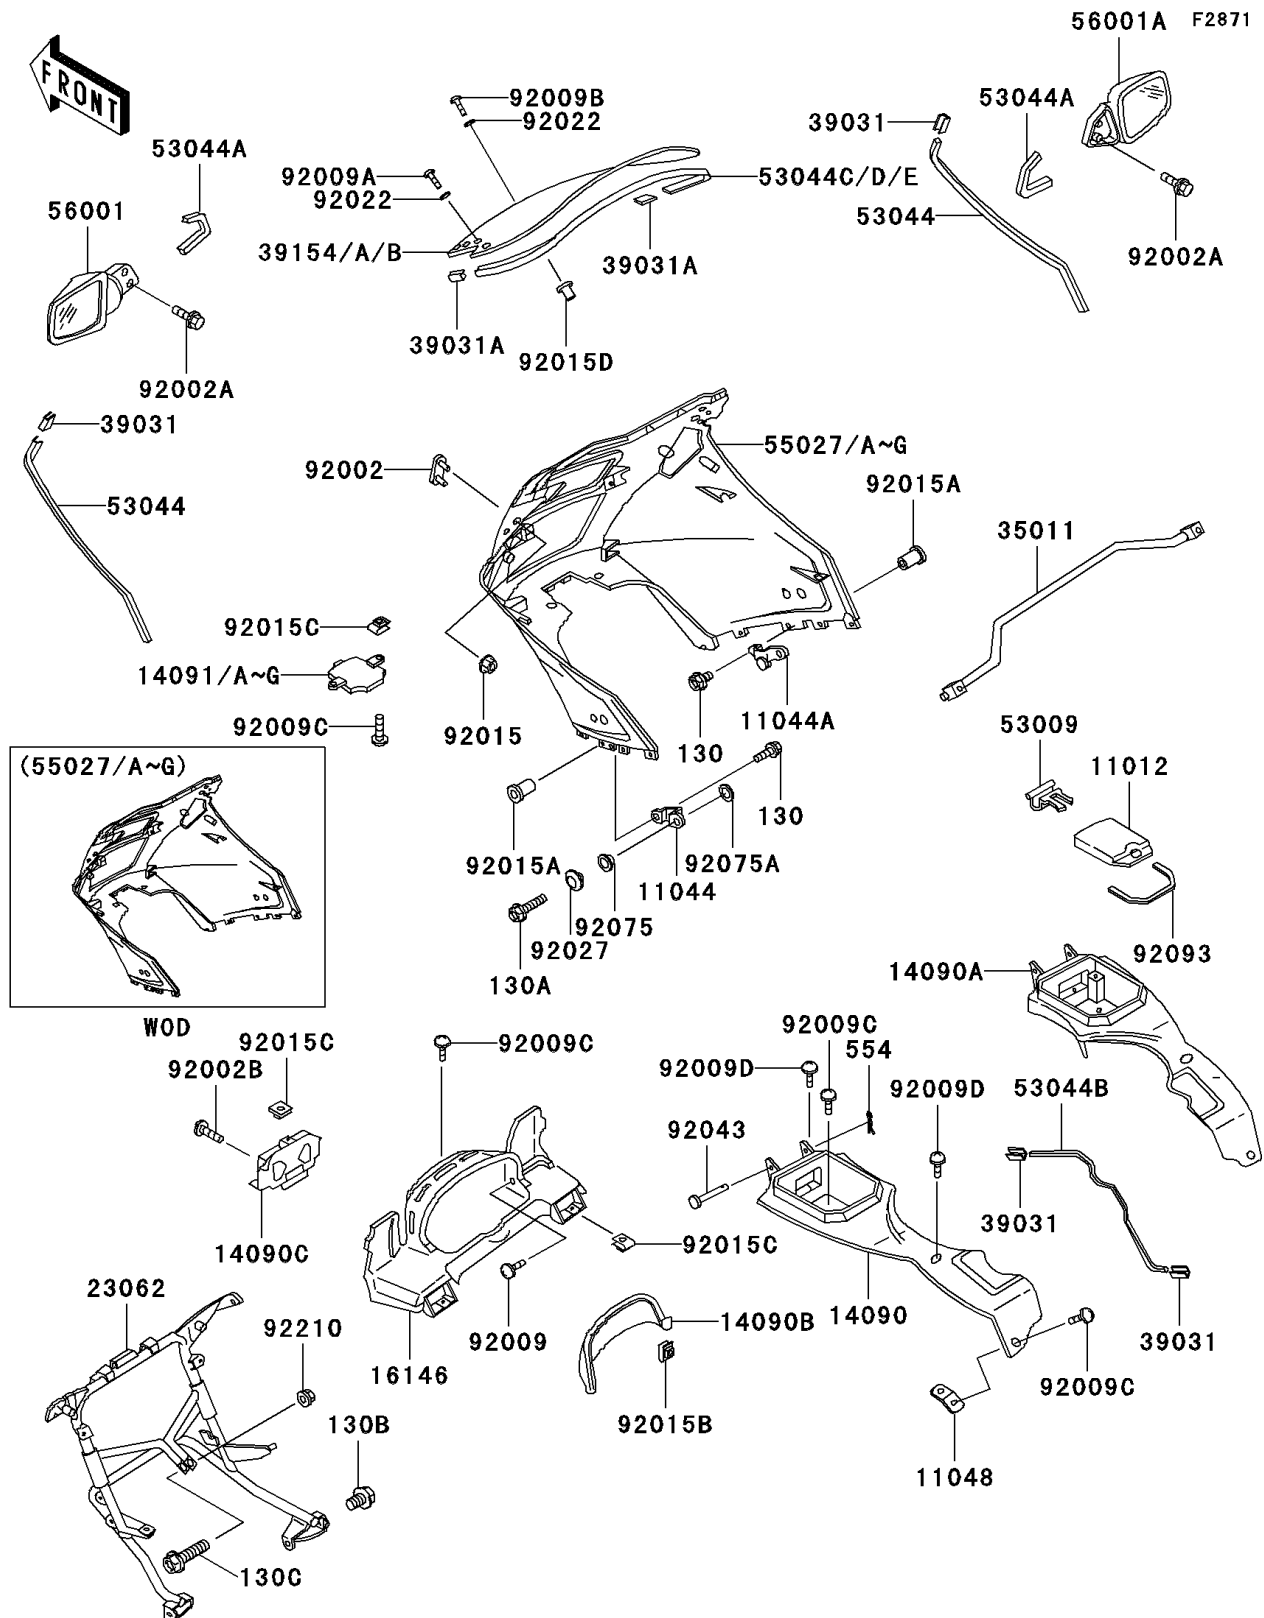

2000 Concours

PARTS DIAGRAM

Cowling

2000 Concours

PARTS LIST

Cowling

Kawasaki

Let the Good Times Roll®

ITEM NAME

PART NUMBER

QUANTITY
