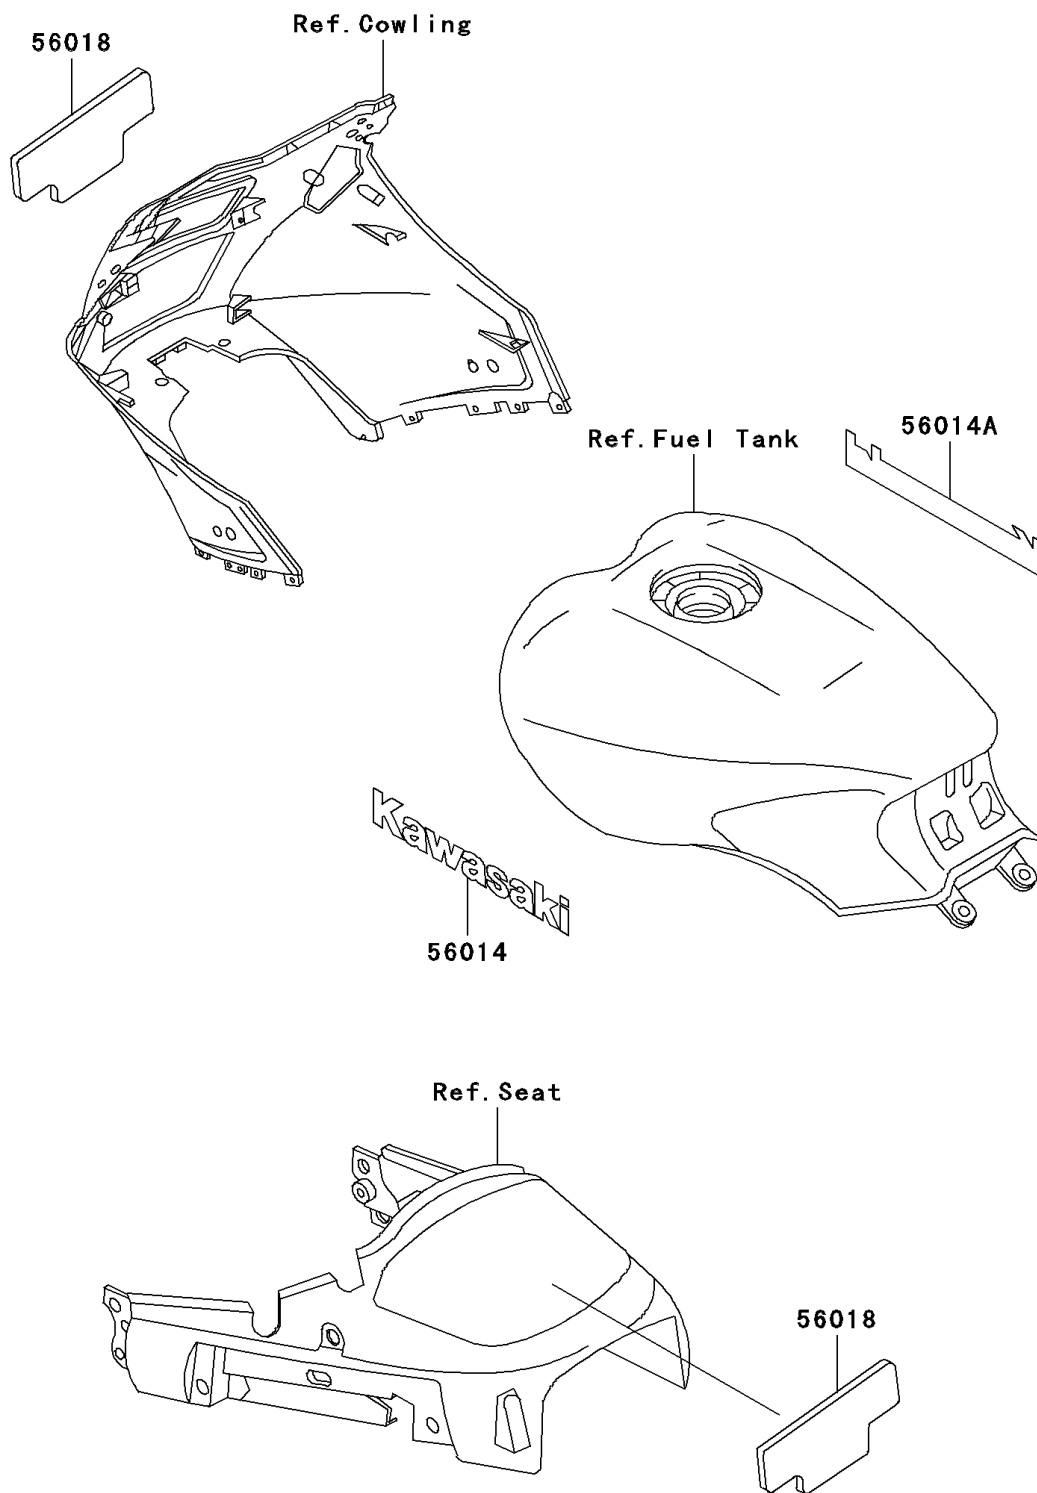

2000 Concours

PARTS DIAGRAM

Decals

Kawasaki

Let the Good Times Roll®

F2861

2000 Concours

PARTS LIST

Decals

ITEM NAME

PART NUMBER

QUANTITY
