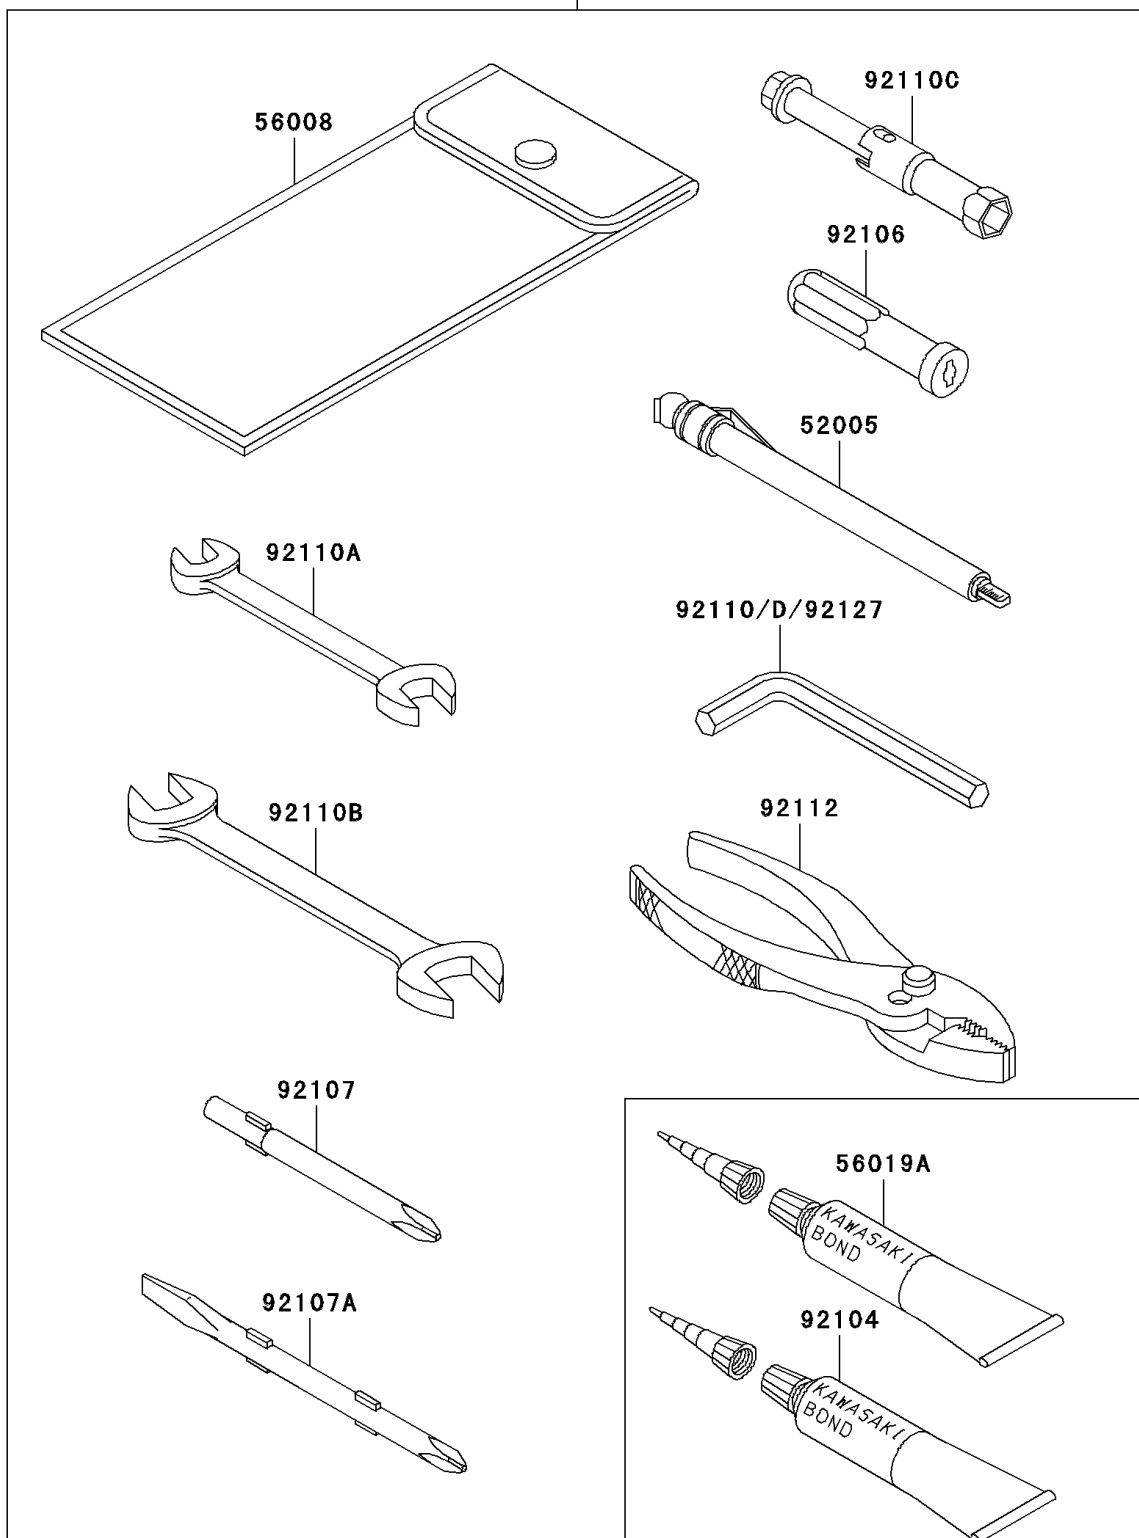

2000 Concours

PARTS DIAGRAM

Owner's Tools

Kawasaki

Let the Good Times Roll®

56007

F2810