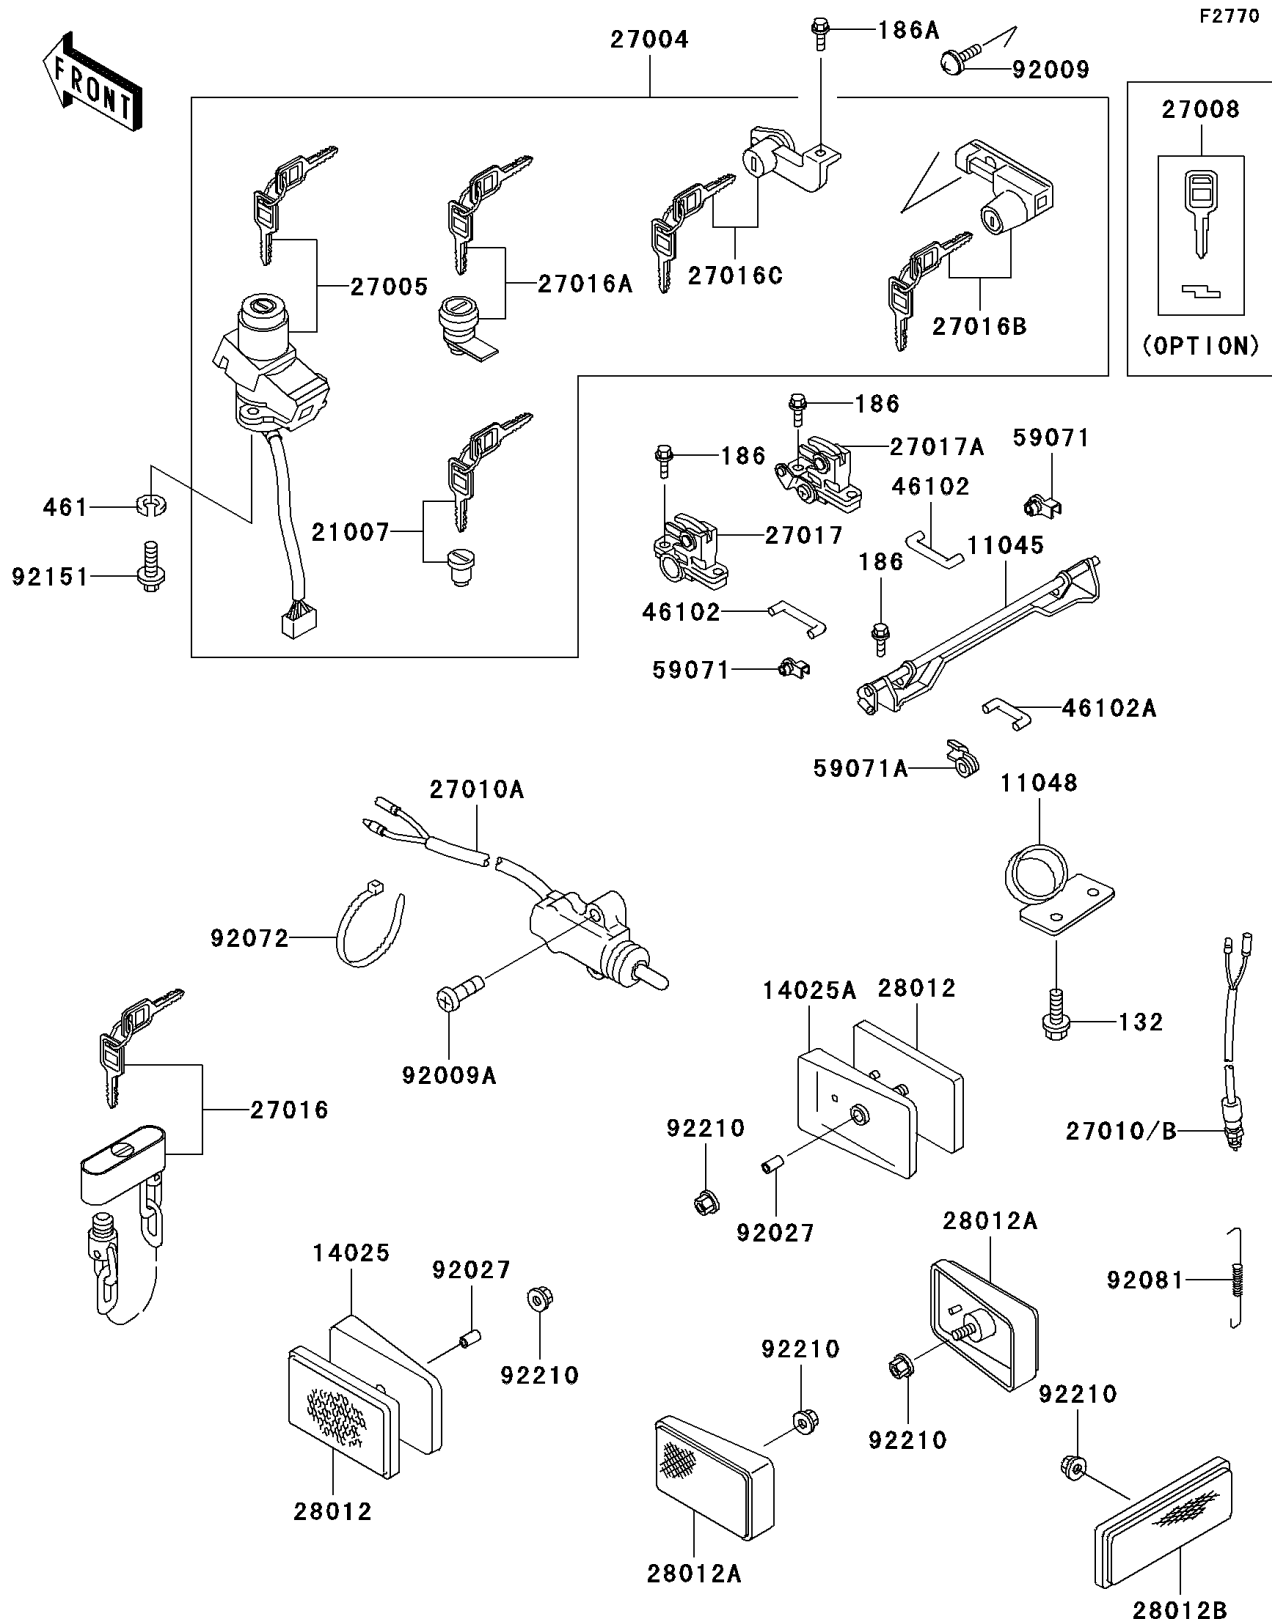

2000 Concours

PARTS DIAGRAM

Ignition Switch/Locks/Reflectors

2000 Concours

PARTS LIST

Ignition Switch/Locks/Reflectors

ITEM NAME

PART NUMBER

QUANTITY
